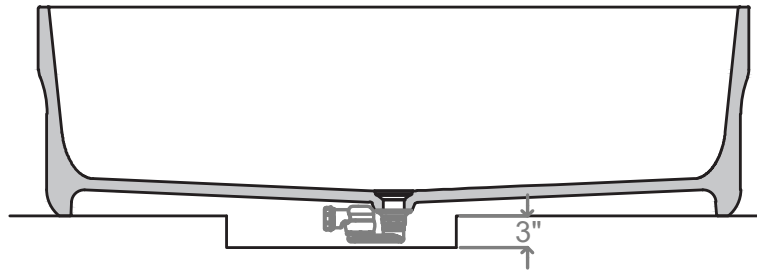

ISBT 02

Dimension for siphon installation

Siphon and cover

Reference dimensions. You'll receive the installation instructions along with your order. For more information or if you have any questions, please contact us.