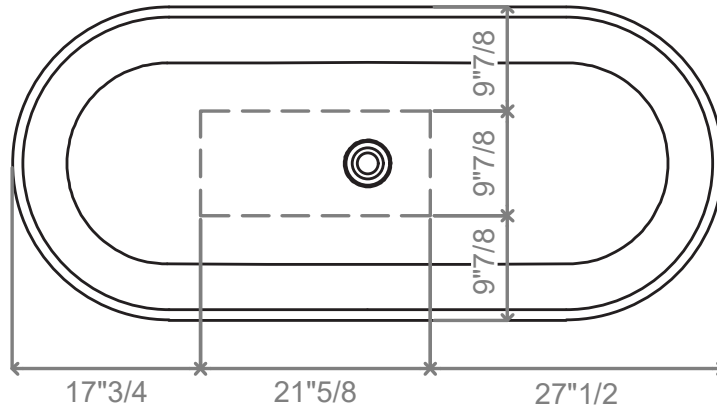

ISBT 02

Dimension for siphon installation

Siphon and cover

Reference dimensions. You'll receive the installation instructions along with your order. For more information or if you have any questions, please contact us.