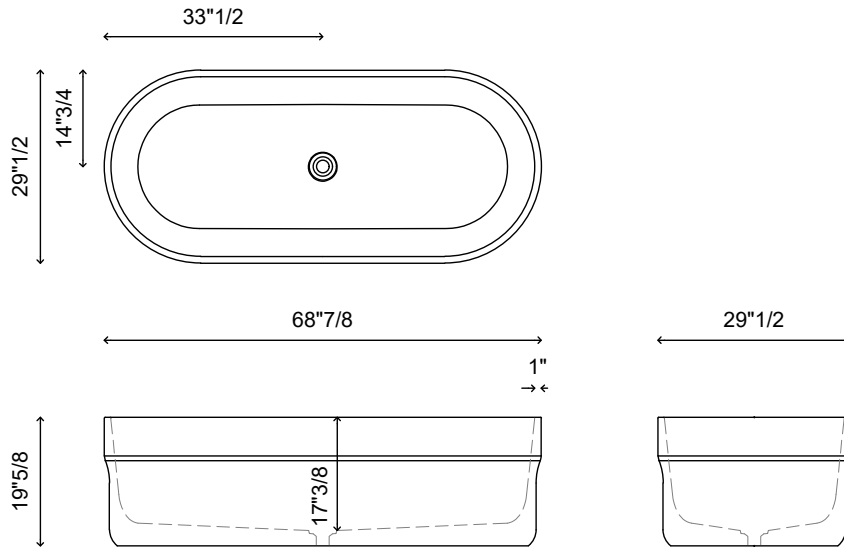

### *Description*

The ISBT 02 freestanding bathtub is a sculptural masterpiece by Norah Design that captures the essence of modern luxury through material innovation. Crafted in Norahcrystal, this bathtub represents a revolutionary fusion of crystal-like transparency and the inviting tactile warmth of resin. Designed to be the definitive focal point of the wellness space, the ISBT 02 utilizes its unique material composition to create a dynamic interplay with light and water, elevating the bathing ritual into a sensory experience.

### *Finishes & Materials*

**Structure:** Crystal.

**Cover drain:** Acrylic.

**Fittings:** Stainless steel.

ISBT 02

---

## Dimensions

68"7/8W x 29"1/2D x 19"5/8H

Reference dimensions. You'll receive the installation instructions along with your order. For more information or if you have any questions, please contact us.

**Cassoni LLC**

- with ceramic discs
- flow rate and temperature continuously variable
- temperature limitation
- \* Scope of delivery:
- Hand shower KWC FIT-X slim style 26.000.103.177
- Shower hose 1500 mm made of plastic 26.001.033.177
- \* To be ordered separately:
- Unit for concealed installation 39.000.602.931