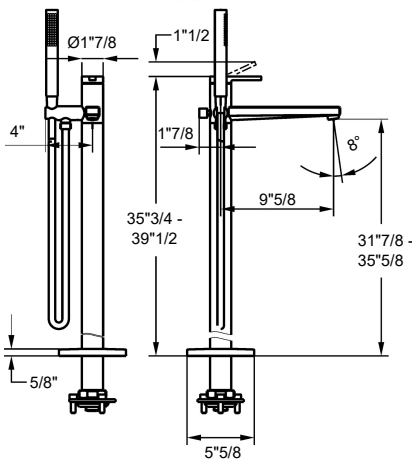

## Dimensions

68"7/8W x 29"1/2D x 19"5/8H

Reference dimensions. You'll receive the installation instructions along with your order. For more information or if you have any questions, please contact us.

**Cassoni LLC**

## ISBT 02

---

Dimension for siphon installation

Siphon and cover

Reference dimensions. You'll receive the installation instructions along with your order. For more information or if you have any questions, please contact us.

- flow rate and temperature continuously variable
- temperature limitation
- \* Scope of delivery:
- Hand shower KWC FIT-X slim style 26.000.103.000
- Shower hose 1500 mm made of metal Z.538.415.000
- \* To be ordered separately:
- Unit for concealed installation 39.000.602.931

### Technical Data

A_Spout_Spray	22 l/min (3 bar)
A_Shower outlet	11.5 l/min (3 bar)
Spout	fixe
Shower_set	MIT_BRAUSE_SCHLAUCH
Handling	top lever
Color_code	chromeline
Installation_type	Freestanding
Faucet_type	Lever mixer
Measure_Height	908-1004
G_Acoustic group	II
G_Acoustic group Shower outlet	I
Projection_A	A 215
Energy Label (CH)	C
Dimension Water outlet	790-886
material	Brass