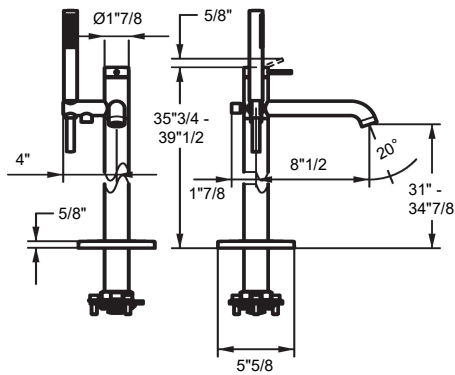

ISBT 02

- Lever mixer
- For freestanding tub
- Integrated check valve in the hose outlet
- with shower holder
- Fixed spout
- Neoperl® SLIM®
- KWC cartridge M 35 OP
- with ceramic discs

- flow rate and temperature continuously variable
- temperature limitation
- Scope of delivery:
- Hand shower KWC FIT-X slim style 26.000.103.000
- Shower hose 1500 mm made of metal Z.538.415.000
- To be ordered separately:
- Unit for concealed installation 39.000.602.931

Technical Data

A_Spout_Spray	22 l/min (3 bar)
A_Shower outlet	11.5 l/min (3 bar)
Spout	fixe
Shower_set	MIT_BRAUSE_SCHLAUCH
Handling	top lever
Color_code	chromeline
Installation_type	Freestanding
Faucet_type	Lever mixer
Measure_Height	908-1004
G_Acoustic group	II
G_Acoustic group Shower outlet	I
Projection_A	A 215
Energy Label (CH)	C
Dimension Water outlet	790-886
material	Brass