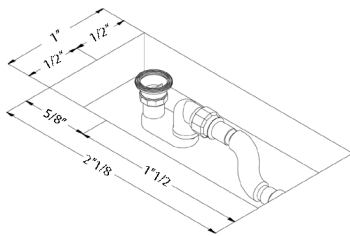

## Dimensions

68"7/8W x 29"1/2D x 19"5/8H

Reference dimensions. You'll receive the installation instructions along with your order. For more information or if you have any questions, please contact us.

**Cassoni LLC**

## ISBT 02

---

Dimension for siphon installation

Siphon and cover

Reference dimensions. You'll receive the installation instructions along with your order. For more information or if you have any questions, please contact us.

- flow rate and temperature continuously variable
- temperature limitation
- \* Scope of delivery:
- Hand shower KWC FIT-X slim style 26.000.103.000
- Shower hose 1500 mm made of metal Z.538.415.000
- \* To be ordered separately:
- Unit for concealed installation 39.000.602.931

- with ceramic discs
- flow rate and temperature continuously variable
- temperature limitation
- \* Scope of delivery:
- Hand shower KWC FIT-X slim style 26.000.103.177
- Shower hose 1500 mm made of plastic 26.001.033.177
- \* To be ordered separately:
- Unit for concealed installation 39.000.602.931