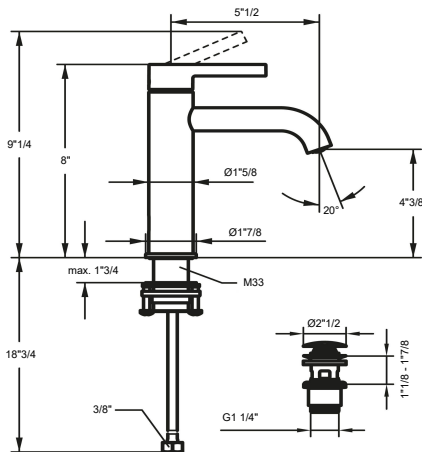

### Technical Data

Flow rate	5 l/min (3 bar)
Spout	fixed
Diameter	173 x 74
Handling	front lever
Color code	chrome
Installation_type	Wall mounted
Faucet_typ	Lever mixer
G_Acoustic group	I
Concealed_unit	Trim kit
Projection_A	A 225
Energy Label	A
material	Brass

### Technical Data

A_Spout_Spray	5 l/min (3 bar)
Connection	G 1/2"
Spout	fixe
Diameter	168 x 68
Handling	front lever
Color_code	chromeline
Installation_type	Wall mounted
Faucet_typ	Lever mixer
G_Acoustic group	I
Concealed_unit	Trim kit
Projection_A	A 225
Energy Label (CH)	A
Connection measure	Range CH curent
material	Brass

## RNBA 01

- \* Lever mixer
- \* Lever installation only possible on the right side
- Child safety: cold water flow in lever position towards the front
- \* gap between wall and centre of mounting hole min. 45 mm
- \* EcoProtect - water-saving device
- \* Swivel spout 90°
- Neoperf® Caché®

### Technical Data

Flow rate	6 l/min (3 bar)
Pop-up_valve	without pop-up valve
Connection	Flexible connection hoses
Spout	swivel
Handling	side lever
Color code	chrome
Installation_type	Pillar installation
Faucet_typ	Lever mixer
Dimension Height	262
G_Acoustic group	I
Projection_A	A 150
Energy Label	A
Dimension Water outlet	195
material	Brass