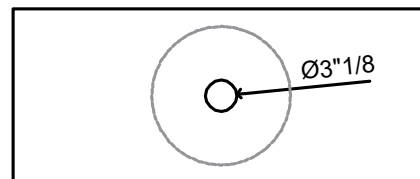

CONFIGURATION

Reference dimensions. You'll receive the installation instructions along with your order. For more information or if you have any questions, please contact us.