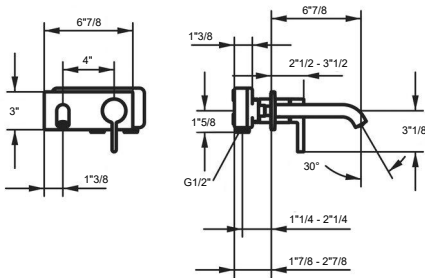

RNBA 01

- Trim kit Lever mixer
- EcoProtect - water-saving device
- Fixed spout
- Neoperl® Caché® CS, Coin Slot
- OptimalSpace - ample space for washing or working
- KWC cartridge M 35 H

Technical Data

Flow rate	5 l/min (3 bar)
Spout	fixed
Diameter	173 x 74
Handling	front lever
Color code	chrome
Installation_type	Wall mounted
Faucet_typ	Lever mixer
G_Acoustic group	I
Concealed_unit	Trim kit
Projection_A	A 225
Energy Label	A
material	Brass

- Trim kit Lever mixer
- EcoProtect - water-saving device
- Fixed spout
- Neoperl® Caché® CS, Coin Slot
- OptimalSpace - ample space for washing or working
- KWC cartridge M 35 H

Technical Data

A_Spout_Spray	5 l/min (3 bar)
Connection	G 1/2"
Spout	fixe
Diameter	168 x 68
Handling	front lever
Color_code	chromeline
Installation_type	Wall mounted
Faucet_typ	Lever mixer
G_Acoustic group	I
Concealed_unit	Trim kit
Projection_A	A 225
Energy Label (CH)	A
Connection measure	Range CH curent
material	Brass