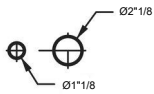

RNBA 01

- Trim kit Lever mixer
- EcoProtect - water-saving device
- Fixed spout
- Neoperl® Caché® CS, Coin Slot
- OptimalSpace - ample space for washing or working
- KWC cartridge M 35 H

Technical Data

Flow rate	5 l/min (3 bar)
Spout	fixed
Diameter	173 x 74
Handling	front lever
Color code	chrome
Installation_type	Wall mounted
Faucet_typ	Lever mixer
G_Acoustic group	I
Concealed_unit	Trim kit
Projection_A	A 225
Energy Label	A
material	Brass

- Trim kit Lever mixer
- EcoProtect - water-saving device
- Fixed spout
- Neoperl® Caché® CS, Coin Slot
- OptimalSpace - ample space for washing or working
- KWC cartridge M 35 H

Technical Data

A_Spout_Spray	5 l/min (3 bar)
Connection	G 1/2"
Spout	fixe
Diameter	168 x 68
Handling	front lever
Color_code	chromeline
Installation_type	Wall mounted
Faucet_typ	Lever mixer
G_Acoustic group	I
Concealed_unit	Trim kit
Projection_A	A 225
Energy Label (CH)	A
Connection measure	Range CH curent
material	Brass