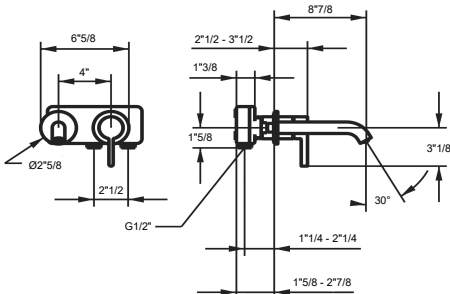

RNBA 01

- Trim kit Lever mixer
- EcoProtect - water-saving device
- Fixed spout
- Neoperl® Caché® CS, Coin Slot
- OptimalSpace - ample space for washing or working
- KWC cartridge M 35 H

Technical Data

Flow rate	5 l/min (3 bar)
Spout	fixed
Diameter	173 x 74
Handling	front lever
Color code	chrome
Installation_type	Wall mounted
Faucet_typ	Lever mixer
G_Acoustic group	I
Concealed_unit	Trim kit
Projection_A	A 225
Energy Label	A
material	Brass

- Trim kit Lever mixer
- EcoProtect - water-saving device
- Fixed spout
- Neoperl® Caché® CS, Coin Slot
- OptimalSpace - ample space for washing or working
- KWC cartridge M 35 H

Technical Data

A_Spout_Spray	5 l/min (3 bar)
Connection	G 1/2"
Spout	fixe
Diameter	168 x 68
Handling	front lever
Color_code	chromeline
Installation_type	Wall mounted
Faucet_typ	Lever mixer
G_Acoustic group	I
Concealed_unit	Trim kit
Projection_A	A 225
Energy Label (CH)	A
Connection measure	Range CH curent
material	Brass