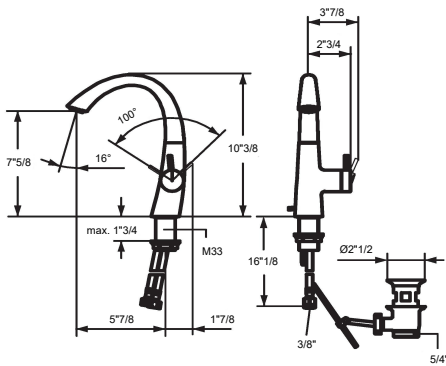

RNBA 01

- Lever mixer
- Lever installation only possible on the right side
- Child safety: cold water flow in lever position towards the front
- gap between wall and centre of mounting hole min. 45 mm
- EcoProtect - water-saving device
- Swivel spout 90°
- Neoperf® Caché®

- OptimalSpace - ample space for washing or working
- KWC cartridge S 25
- with ceramic discs
- flow rate and temperature continuously variable
- Flexible connection hoses 3/8"
- Fastening by means of threaded sleeve M33 x 1.5
- Mounting hole size ø35 mm

Technical Data

Flow rate	6 l/min (3 bar)
Pop-up_valve	without pop-up valve
Connection	Flexible connection hoses
Spout	swivel
Handling	side lever
Color code	chrome
Installation_type	Pillar installation
Faucet_typ	Lever mixer
Dimension Height	262
G_Acoustic group	I
Projection_A	A 150
Energy Label	A
Dimension Water outlet	195
material	Brass