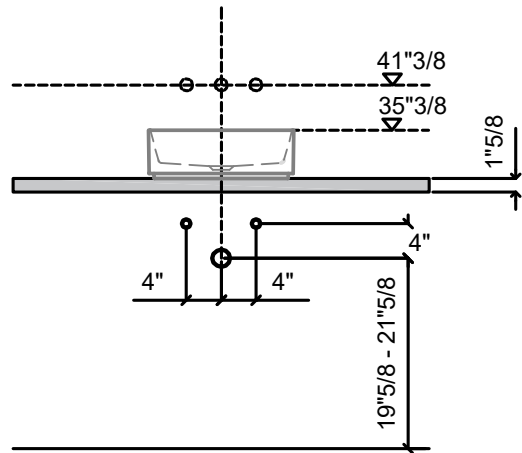

RNBA 01

Dimensions

Ø16"1/2 x 5"1/2H

CONFIGURATION

Reference dimensions. You'll receive the installation instructions along with your order. For more information or if you have any questions, please contact us.