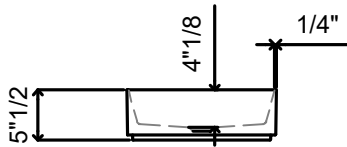

## Dimensions

Ø16"1/2 x 5"1/2H

### Technical Data

Flow rate	5 l/min (3 bar)
Spout	fixed
Diameter	173 x 74
Handling	front lever
Color code	chrome
Installation_type	Wall mounted
Faucet_typ	Lever mixer
G_Acoustic group	I
Concealed_unit	Trim kit
Projection_A	A 225
Energy Label	A
material	Brass

### Technical Data

A_Spout_Spray	5 l/min (3 bar)
Connection	G 1/2"
Spout	fixe
Diameter	168 x 68
Handling	front lever
Color_code	chromeline
Installation_type	Wall mounted
Faucet_typ	Lever mixer
G_Acoustic group	I
Concealed_unit	Trim kit
Projection_A	A 225
Energy Label (CH)	A
Connection measure	Range CH curent
material	Brass

### Technical Data

Flow rate	6 l/min (3 bar)
Pop-up_valve	without pop-up valve
Connection	Flexible connection hoses
Spout	swivel
Handling	side lever
Color code	chrome
Installation_type	Pillar installation
Faucet_typ	Lever mixer
Dimension Height	262
G_Acoustic group	I
Projection_A	A 150
Energy Label	A
Dimension Water outlet	195
material	Brass