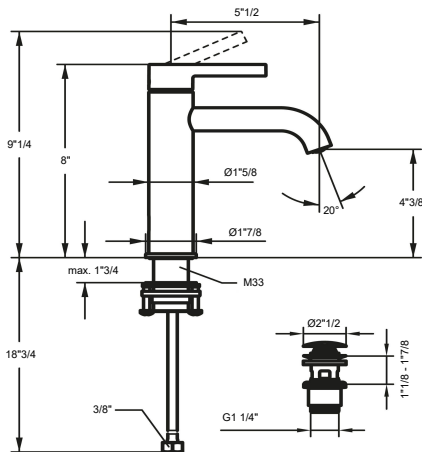

Technical Data

A_Spout_Spray	5 l/min (3 bar)
Connection	G 1/2"
Spout	fixe
Diameter	168 x 68
Handling	front lever
Color_code	chromeline
Installation_type	Wall mounted
Faucet_typ	Lever mixer
G_Acoustic group	I
Concealed_unit	Trim kit
Projection_A	A 225
Energy Label (CH)	A
Connection measure	Range CH curent
material	Brass

- * OptimalSpace - ample space for washing or working
- * KWC cartridge S 25
- with ceramic discs
- flow rate and temperature continuously variable
- * Flexible connection hoses 3/8"
- * Fastening by means of threaded sleeve M33 x 1.5
- * Mounting hole size ø35 mm

Technical Data

Flow rate	6 l/min (3 bar)
Pop-up_valve	without pop-up valve
Connection	flexible connection hoses
Spout	swivel
Handling	side lever
Color code	chrome
Installation_type	Pillar installation
Faucet_typ	Lever mixer
Dimension Height	262
G_Acoustic group	I
Projection_A	A 150
Energy Label	A
Dimension Water outlet	195
material	Brass

- temperature limitation
- * Flexible connection hoses 3/8"
- * QuickInstallation - Fastening via threaded connection with locking screws
- * Mounting hole size ø35 mm
- * Scope of delivery:
- KWC pop-up valve Push Open 2 in 1 Z.540.049.700