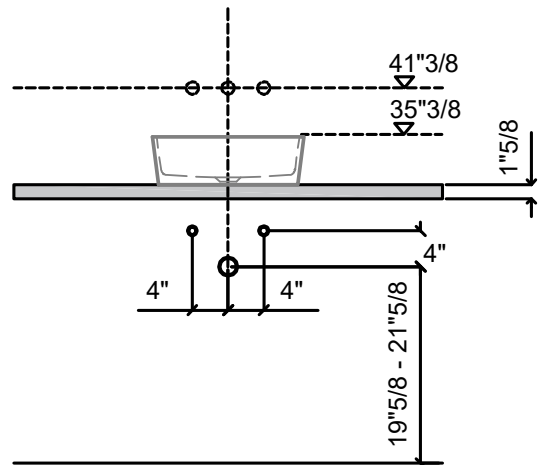

Finishes & Materials

Structure: Acrylic.

Cover drain: Acrylic.

RNBA 02

Dimensions

Ø16"3/4 x 5"1/4H

CONFIGURATION

Reference dimensions. You'll receive the installation instructions along with your order. For more information or if you have any questions, please contact us.

Technical Data

Flow rate	5 l/min (3 bar)
Spout	fixed
Diameter	173 x 74
Handling	front lever
Color code	chrome
Installation_type	Wall mounted
Faucet_typ	Lever mixer
G_Acoustic group	I
Concealed_unit	Trim kit
Projection_A	A 225
Energy Label	A
material	Brass

Technical Data

A_Spout_Spray	5 l/min (3 bar)
Connection	G 1/2"
Spout	fixe
Diameter	168 x 68
Handling	front lever
Color_code	chromeline
Installation_type	Wall mounted
Faucet_typ	Lever mixer
G_Acoustic group	I
Concealed_unit	Trim kit
Projection_A	A 225
Energy Label (CH)	A
Connection measure	Range CH curent
material	Brass

Technical Data

Flow rate	6 l/min (3 bar)
Pop-up_valve	without pop-up valve
Connection	flexible connection hoses
Spout	swivel
Handling	side lever
Color code	chrome
Installation_type	Pillar installation
Faucet_typ	Lever mixer
Dimension Height	262
G_Acoustic group	I
Projection_A	A 150
Energy Label	A
Dimension Water outlet	195
material	Brass