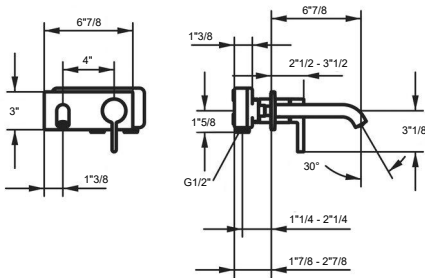

RNBA 02

- Trim kit Lever mixer
- EcoProtect - water-saving device
- Fixed spout
- Neoperl® Caché® CS, Coin Slot
- OptimalSpace - ample space for washing or working
- KWC cartridge M 35 H

Technical Data

Flow rate	5 l/min (3 bar)
Spout	fixed
Diameter	173 x 74
Handling	front lever
Color code	chrome
Installation_type	Wall mounted
Faucet_typ	Lever mixer
G_Acoustic group	I
Concealed_unit	Trim kit
Projection_A	A 225
Energy Label	A
material	Brass