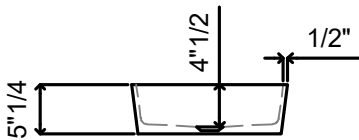

Finishes & Materials

Structure: Acrylic.

Cover drain: Acrylic.

RNBA 02

Dimensions

Ø16"3/4 x 5"1/4H

CONFIGURATION

Reference dimensions. You'll receive the installation instructions along with your order. For more information or if you have any questions, please contact us.

Technical Data

Flow rate	5 l/min (3 bar)
Spout	fixed
Diameter	173 x 74
Handling	front lever
Color code	chrome
Installation_type	Wall mounted
Faucet_typ	Lever mixer
G_Acoustic group	I
Concealed_unit	Trim kit
Projection_A	A 225
Energy Label	A
material	Brass

Technical Data

A_Spout_Spray	5 l/min (3 bar)
Connection	G 1/2"
Spout	fixe
Diameter	168 x 68
Handling	front lever
Color_code	chromeline
Installation_type	Wall mounted
Faucet_typ	Lever mixer
G_Acoustic group	I
Concealed_unit	Trim kit
Projection_A	A 225
Energy Label (CH)	A
Connection measure	Range CH curent
material	Brass

Technical Data

Flow rate	6 l/min (3 bar)
Pop-up_valve	without pop-up valve
Connection	flexible connection hoses
Spout	swivel
Handling	side lever
Color code	chrome
Installation_type	Pillar installation
Faucet_typ	Lever mixer
Dimension Height	262
G_Acoustic group	I
Projection_A	A 150
Energy Label	A
Dimension Water outlet	195
material	Brass