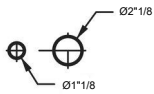

RNBA 02

- Trim kit Lever mixer
- EcoProtect - water-saving device
- Fixed spout
- Neoperl® Caché® CS, Coin Slot
- OptimalSpace - ample space for washing or working
- KWC cartridge M 35 H

Technical Data

Flow rate	5 l/min (3 bar)
Spout	fixed
Diameter	173 x 74
Handling	front lever
Color code	chrome
Installation_type	Wall mounted
Faucet_typ	Lever mixer
G_Acoustic group	I
Concealed_unit	Trim kit
Projection_A	A 225
Energy Label	A
material	Brass