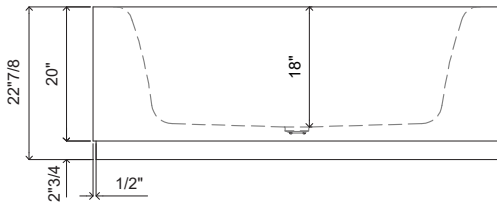

Finishes & Materials

Structure: Acrylic.

Cover drain: Acrylic.

RNBT 01

Dimensions

Ø61" x 22"7/8H

Reference dimensions. You'll receive the installation instructions along with your order. For more information or if you have any questions, please contact us.

RNBT 01

- * Lever mixer
- * For freestanding tub
- * Integrated check valve in the hose outlet
- * with shower holder
- * Fixed spout
- Neoperl® SLIM®
- * KWC cartridge M 35 OP
- with ceramic discs

- flow rate and temperature continuously variable
- temperature limitation
- * Scope of delivery:
- Hand shower KWC FIT-X slim style 26.000.103.000
- Shower hose 1500 mm made of metal Z.538.415.000
- * To be ordered separately:
- Unit for concealed installation 39.000.602.931

Technical Data

A_Spout_Spray	22 l/min (3 bar)
A_Shower outlet	11.5 l/min (3 bar)
Spout	fixe
Shower_set	MIT_BRAUSE_SCHLAUCH
Handling	top lever
Color_code	chromeline
Installation_type	Freestanding
Faucet_type	Lever mixer
Measure_Height	908-1004
G_Acoustic group	II
G_Acoustic group Shower outlet	I
Projection_A	A 215
Energy Label (CH)	C
Dimension Water outlet	790-886
material	Brass

- * Lever mixer
- * For freestanding tub
- * Made of stainless steel
- * Integrated check valve in the hose outlet
- * with shower holder
- * Fixed spout
- Neoperl® SLIM®
- * KWC cartridge M 35 OP

- with ceramic discs
- flow rate and temperature continuously variable
- temperature limitation
- * Scope of delivery:
- Hand shower KWC FIT-X slim style 26.000.103.177
- Shower hose 1500 mm made of plastic 26.001.033.177
- * To be ordered separately:
- Unit for concealed installation 39.000.602.931