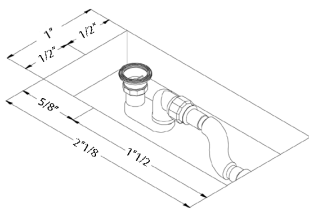

Finishes & Materials

Structure: Acrylic.

Cover drain: Acrylic.

RNBT 01

Dimensions

Ø61" x 22"7/8H

Reference dimensions. You'll receive the installation instructions along with your order. For more information or if you have any questions, please contact us.

RNBT 01

Dimension for siphon installation

Siphon and cover

Reference dimensions. You'll receive the installation instructions along with your order. For more information or if you have any questions, please contact us.

RNBT 01

- * Lever mixer
- * For freestanding tub
- * Integrated check valve in the hose outlet
- * with shower holder
- * Fixed spout
- Neoperl® SLIM®
- * KWC cartridge M 35 OP
- with ceramic discs

- flow rate and temperature continuously variable
- temperature limitation
- * Scope of delivery:
- Hand shower KWC FIT-X slim style 26.000.103.000
- Shower hose 1500 mm made of metal Z.538.415.000
- * To be ordered separately:
- Unit for concealed installation 39.000.602.931

- * Lever mixer
- * For freestanding tub
- * Made of stainless steel
- * Integrated check valve in the hose outlet
- * with shower holder
- * Fixed spout
- Neoperl® SLIM®
- * KWC cartridge M 35 OP

- with ceramic discs
- flow rate and temperature continuously variable
- temperature limitation
- * Scope of delivery:
- Hand shower KWC FIT-X slim style 26.000.103.177
- Shower hose 1500 mm made of plastic 26.001.033.177
- * To be ordered separately:
- Unit for concealed installation 39.000.602.931