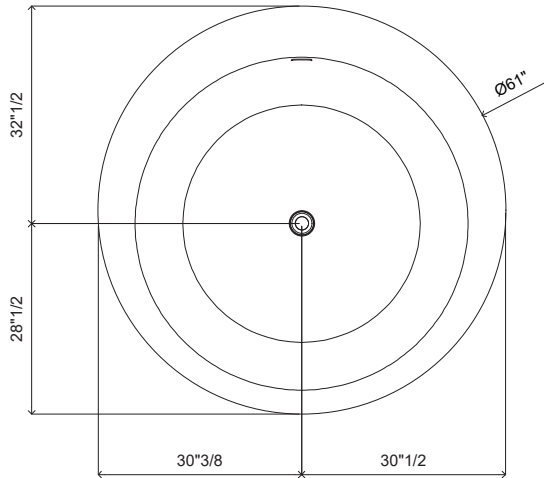

Finishes & Materials

Structure: Acrylic.

Cover drain: Acrylic.

RNBT 01

Dimensions

Ø61" x 22"7/8H

Reference dimensions. You'll receive the installation instructions along with your order. For more information or if you have any questions, please contact us.

RNBT 01

- * Lever mixer
- * For freestanding tub
- * Integrated check valve in the hose outlet
- * with shower holder
- * Fixed spout
- Neoperl® SLIM®
- * KWC cartridge M 35 OP
- with ceramic discs

- flow rate and temperature continuously variable
- temperature limitation
- * Scope of delivery:
- Hand shower KWC FIT-X slim style 26.000.103.000
- Shower hose 1500 mm made of metal Z.538.415.000
- * To be ordered separately:
- Unit for concealed installation 39.000.602.931

Technical Data

A_Spout_Spray	22 l/min (3 bar)
A_Shower outlet	11.5 l/min (3 bar)
Spout	fixe
Shower_set	MIT_BRAUSE_SCHLAUCH
Handling	top lever
Color_code	chromeline
Installation_type	Freestanding
Faucet_type	Lever mixer
Measure_Height	908-1004
G_Acoustic group	II
G_Acoustic group Shower outlet	I
Projection_A	A 215
Energy Label (CH)	C
Dimension Water outlet	790-886
material	Brass

Technical Data

A_Spout_Spray	22 l/min (3 bar)
A_Shower outlet	11.5 l/min (3 bar)
Spout	fixe
Shower_set	
Handling	top lever
Color_code	stainless steel
Installation_type	Freestanding
Faucet_type	Lever mixer
Measure_Height	927-1024
G_Acoustic group	II
G_Acoustic group Shower outlet	I
Projection_A	A 245
Energy Label (CH)	C
Dimension Water outlet	806-902
material	stainless steel