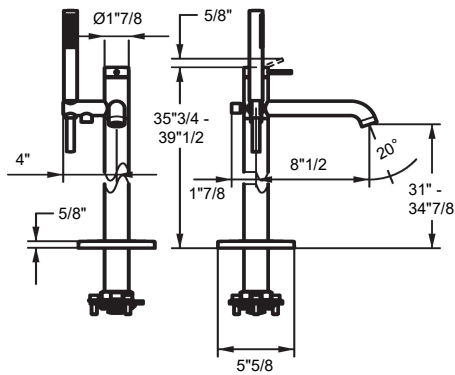

RNBT 01

- * Lever mixer
- * For freestanding tub
- * Integrated check valve in the hose outlet
- * with shower holder
- * Fixed spout
- Neoperl® SLIM®
- * KWC cartridge M 35 OP
- with ceramic discs

- flow rate and temperature continuously variable
- temperature limitation
- * Scope of delivery:
- Hand shower KWC FIT-X slim style 26.000.103.000
- Shower hose 1500 mm made of metal Z.538.415.000
- * To be ordered separately:
- Unit for concealed installation 39.000.602.931

Technical Data

A_Spout_Spray	22 l/min (3 bar)
A_Shower outlet	11.5 l/min (3 bar)
Spout	fixe
Shower_set	MIT_BRAUSE_SCHLAUCH
Handling	top lever
Color_code	chromeline
Installation_type	Freestanding
Faucet_type	Lever mixer
Measure_Height	908-1004
G_Acoustic group	II
G_Acoustic group Shower outlet	I
Projection_A	A 215
Energy Label (CH)	C
Dimension Water outlet	790-886
material	Brass

- * Lever mixer
- * For freestanding tub
- * Made of stainless steel
- * Integrated check valve in the hose outlet
- * with shower holder
- * Fixed spout
- Neoperl® SLIM®
- * KWC cartridge M 35 OP

- with ceramic discs
- flow rate and temperature continuously variable
- temperature limitation
- * Scope of delivery:
- Hand shower KWC FIT-X slim style 26.000.103.177
- Shower hose 1500 mm made of plastic 26.001.033.177
- * To be ordered separately:
- Unit for concealed installation 39.000.602.931

Technical Data

A_Spout_Spray	22 l/min (3 bar)
A_Shower outlet	11.5 l/min (3 bar)
Spout	fixe
Shower_set	
Handling	top lever
Color_code	stainless steel
Installation_type	Freestanding
Faucet_type	Lever mixer
Measure_Height	927-1024
G_Acoustic group	II
G_Acoustic group Shower outlet	I
Projection_A	A 245
Energy Label (CH)	C
Dimension Water outlet	806-902
material	stainless steel