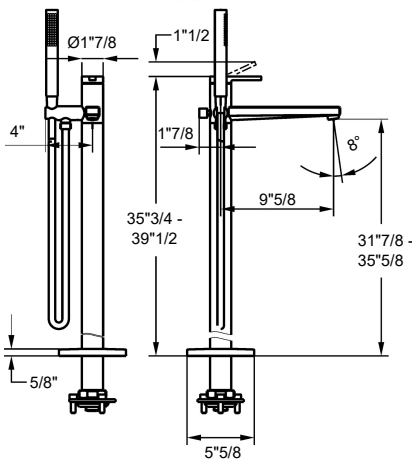

RNBT 01

- * Lever mixer
- * For freestanding tub
- * Integrated check valve in the hose outlet
- * with shower holder
- * Fixed spout
- Neoperl® SLIM®
- * KWC cartridge M 35 OP
- with ceramic discs

- flow rate and temperature continuously variable
- temperature limitation
- * Scope of delivery:
- Hand shower KWC FIT-X slim style 26.000.103.000
- Shower hose 1500 mm made of metal Z.538.415.000
- * To be ordered separately:
- Unit for concealed installation 39.000.602.931

Technical Data

A_Spout_Spray	22 l/min (3 bar)
A_Shower outlet	11.5 l/min (3 bar)
Spout	fixe
Shower_set	MIT_BRAUSE_SCHLAUCH
Handling	top lever
Color_code	chromeline
Installation_type	Freestanding
Faucet_type	Lever mixer
Measure_Height	908-1004
G_Acoustic group	II
G_Acoustic group Shower outlet	I
Projection_A	A 215
Energy Label (CH)	C
Dimension Water outlet	790-886
material	Brass

- * Lever mixer
- * For freestanding tub
- * Made of stainless steel
- * Integrated check valve in the hose outlet
- * with shower holder
- * Fixed spout
- Neoperl® SLIM®
- * KWC cartridge M 35 OP

- with ceramic discs
- flow rate and temperature continuously variable
- temperature limitation
- * Scope of delivery:
- Hand shower KWC FIT-X slim style 26.000.103.177
- Shower hose 1500 mm made of plastic 26.001.033.177
- * To be ordered separately:
- Unit for concealed installation 39.000.602.931

Technical Data

A_Spout_Spray	22 l/min (3 bar)
A_Shower outlet	11.5 l/min (3 bar)
Spout	fixe
Shower_set	
Handling	top lever
Color_code	stainless steel
Installation_type	Freestanding
Faucet_type	Lever mixer
Measure_Height	927-1024
G_Acoustic group	II
G_Acoustic group Shower outlet	I
Projection_A	A 245
Energy Label (CH)	C
Dimension Water outlet	806-902
material	stainless steel