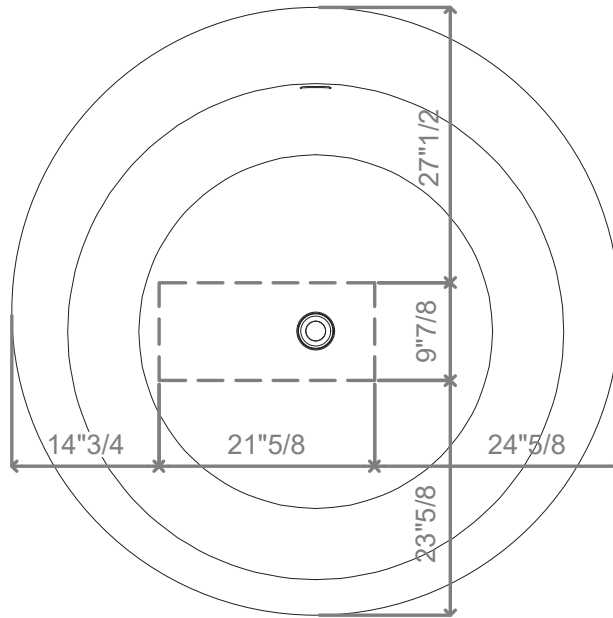

RNBT 01

Dimension for siphon installation

Reference dimensions. You'll receive the installation instructions along with your order. For more information or if you have any questions, please contact us.