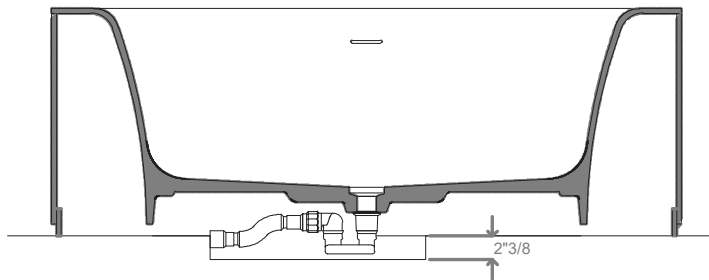

RNBT 01

Dimension for siphon installation

Reference dimensions. You'll receive the installation instructions along with your order. For more information or if you have any questions, please contact us.