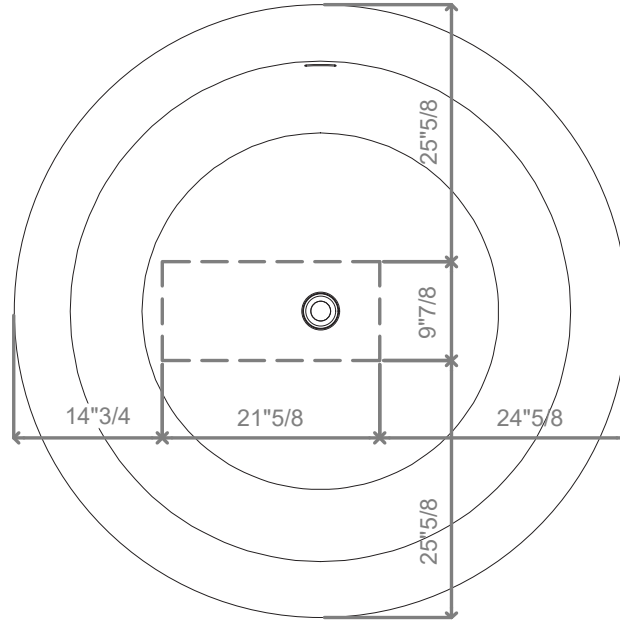

## *Description*

The RNBT 02 round bathtub by Norah Design reimagines the traditional bathing ritual through the lens of pure, sculptural geometry. While maintaining a circular footprint, the RNBT 02 is distinguished by its specific proportions and softened vertical profile, creating an enveloping "well" of relaxation that serves as a high-end architectural anchor for the modern bathroom.

## Dimensions

Ø61" x 22"7/8H

Reference dimensions. You'll receive the installation instructions along with your order. For more information or if you have any questions, please contact us.

RNBT 02

Dimension for siphon installation

- flow rate and temperature continuously variable
- temperature limitation
- \* Scope of delivery:
- Hand shower KWC FIT-X slim style 26.000.103.000
- Shower hose 1500 mm made of metal Z.538.415.000
- \* To be ordered separately:
- Unit for concealed installation 39.000.602.931

- with ceramic discs
- flow rate and temperature continuously variable
- temperature limitation
- \* Scope of delivery:
- Hand shower KWC FIT-X slim style 26.000.103.177
- Shower hose 1500 mm made of plastic 26.001.033.177
- \* To be ordered separately:
- Unit for concealed installation 39.000.602.931