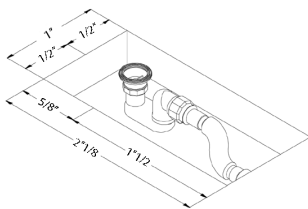

## Dimensions

Ø61" x 22"7/8H

Reference dimensions. You'll receive the installation instructions along with your order. For more information or if you have any questions, please contact us.

RNBT 02

Dimension for siphon installation

- flow rate and temperature continuously variable
- temperature limitation
- \* Scope of delivery:
- Hand shower KWC FIT-X slim style 26.000.103.000
- Shower hose 1500 mm made of metal Z.538.415.000
- \* To be ordered separately:
- Unit for concealed installation 39.000.602.931

- with ceramic discs
- flow rate and temperature continuously variable
- temperature limitation
- \* Scope of delivery:
- Hand shower KWC FIT-X slim style 26.000.103.177
- Shower hose 1500 mm made of plastic 26.001.033.177
- \* To be ordered separately:
- Unit for concealed installation 39.000.602.931