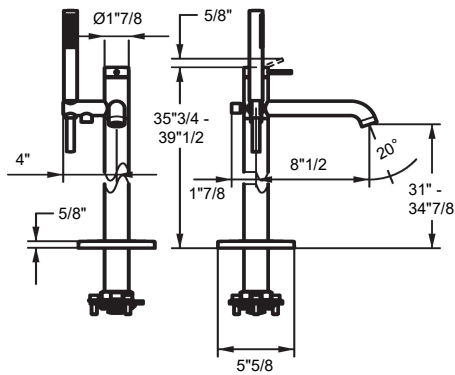

RNBT 02

- Lever mixer
- For freestanding tub
- Integrated check valve in the hose outlet
- with shower holder
- Fixed spout
- Neoperl® SLIM®
- KWC cartridge M 35 OP
- with ceramic discs

- flow rate and temperature continuously variable
- temperature limitation
- Scope of delivery:
- Hand shower KWC FIT-X slim style 26.000.103.000
- Shower hose 1500 mm made of metal Z.538.415.000
- To be ordered separately:
- Unit for concealed installation 39.000.602.931

Technical Data

A_Spout_Spray

22 l/min (3 bar)

A_Shower outlet

11.5 l/min (3 bar)

Spout

fixe

Shower_set

MIT_BRAUSE_SCHLAUCH

Handling

top lever

Color_code

chromeline

Installation_type

Freestanding

Faucet_type

Lever mixer

Measure_Height

908-1004

G_Acoustic group

II

G_Acoustic group_Shower outlet

I

Projection_A

A 215

Energy Label (CH)

C

Dimension Water outlet

790-886

material

Brass