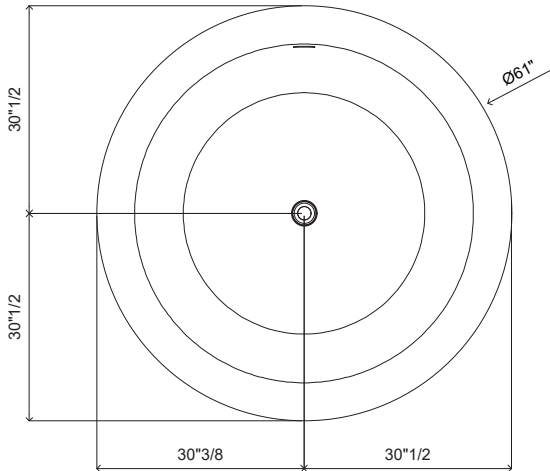

## Dimensions

Ø61" x 22"7/8H

Reference dimensions. You'll receive the installation instructions along with your order. For more information or if you have any questions, please contact us.

RNBT 02

Dimension for siphon installation

- flow rate and temperature continuously variable
- temperature limitation
- \* Scope of delivery:
- Hand shower KWC FIT-X slim style 26.000.103.000
- Shower hose 1500 mm made of metal Z.538.415.000
- \* To be ordered separately:
- Unit for concealed installation 39.000.602.931