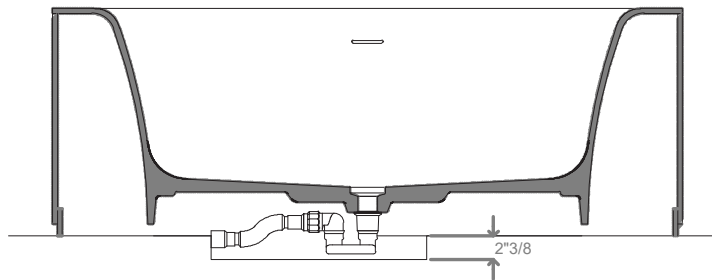

## *Description*

The RNBT 02 round bathtub by Norah Design reimagines the traditional bathing ritual through the lens of pure, sculptural geometry. While maintaining a circular footprint, the RNBT 02 is distinguished by its specific proportions and softened vertical profile, creating an enveloping "well" of relaxation that serves as a high-end architectural anchor for the modern bathroom.

## *Finishes & Materials*

**Structure:** Acrylic.

**Cover drain:** Acrylic.

RNBT 02

---

## Dimensions

Ø61" x 22"7/8H

Reference dimensions. You'll receive the installation instructions along with your order. For more information or if you have any questions, please contact us.

RNBT 02

Dimension for siphon installation

- flow rate and temperature continuously variable
- temperature limitation
- \* Scope of delivery:
- Hand shower KWC FIT-X slim style 26.000.103.000
- Shower hose 1500 mm made of metal Z.538.415.000
- \* To be ordered separately:
- Unit for concealed installation 39.000.602.931