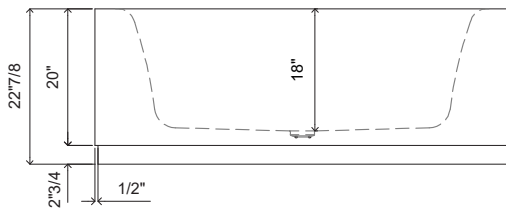

## *Description*

The RNBT 02 round bathtub by Norah Design reimagines the traditional bathing ritual through the lens of pure, sculptural geometry. While maintaining a circular footprint, the RNBT 02 is distinguished by its specific proportions and softened vertical profile, creating an enveloping "well" of relaxation that serves as a high-end architectural anchor for the modern bathroom.

## Dimensions

Ø61" x 22"7/8H

Reference dimensions. You'll receive the installation instructions along with your order. For more information or if you have any questions, please contact us.

RNBT 02

Dimension for siphon installation

- flow rate and temperature continuously variable
- temperature limitation
- \* Scope of delivery:
- Hand shower KWC FIT-X slim style 26.000.103.000
- Shower hose 1500 mm made of metal Z.538.415.000
- \* To be ordered separately:
- Unit for concealed installation 39.000.602.931

- with ceramic discs
- flow rate and temperature continuously variable
- temperature limitation
- \* Scope of delivery:
- Hand shower KWC FIT-X slim style 26.000.103.177
- Shower hose 1500 mm made of plastic 26.001.033.177
- \* To be ordered separately:
- Unit for concealed installation 39.000.602.931