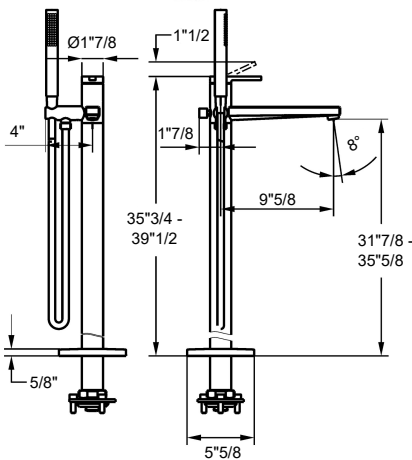

## Dimensions

Ø61" x 22"7/8H

Reference dimensions. You'll receive the installation instructions along with your order. For more information or if you have any questions, please contact us.

RNBT 02

Dimension for siphon installation

Lever mixer

Measure\_Height

908-1004

G\_Acoustic group

II

G\_Acoustic group\_Shower outlet

I

Projection\_A

A 215

Energy Label (CH)

C

Dimension Water outlet

790-886

material

Brass

- \* Lever mixer
- \* For freestanding tub
- \* Made of stainless steel
- \* Integrated check valve in the hose outlet
- \* with shower holder
- \* Fixed spout
- Neoperl® SLIM®
- \* KWC cartridge M 35 OP

- with ceramic discs
- flow rate and temperature continuously variable
- temperature limitation
- \* Scope of delivery:
- Hand shower KWC FIT-X slim style 26.000.103.177
- Shower hose 1500 mm made of plastic 26.001.033.177
- \* To be ordered separately:
- Unit for concealed installation 39.000.602.931