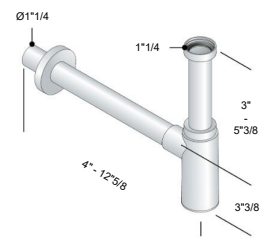

Finishes & Materials

Structure: Acrylic.

Cover drain: Acrylic.

RNCN 01

Dimensions

Ø17"3/8 x 34"1/4H

Reference dimensions. You'll receive the installation instructions along with your order. For more information or if you have any questions, please contact us.

Floor drain version

Wall drain version

Siphon in PP

Product in NORAHCRYSTAL
Siphon in brass Ø1"5/8 (40mm) drain tube (floor version) / 1"1/4 (32mm) (wall drain)

Floor drain version

Wall drain version

Siphon for floor drain in brass

Siphon for wall drain in brass

Reference dimensions. You'll receive the installation instructions along with your order. For more information or if you have any questions, please contact us.

RNCN 01

- * Lever mixer
- * EcoProtect - water-saving device
- * Fixed spout
- Neoperl® Caché® CS, Coin Slot
- * OptimalSpace - ample space for washing or working
- * KWC cartridge M 35 OP
- with ceramic discs
- flow rate and temperature continuously variable

- temperature limitation
- * Flexible connection hoses 3/8"
- * QuickInstallation - Fastening via threaded connection with locking screws
- * Mounting hole size ø35 mm
- * Scope of delivery:
- KWC pop-up valve Push Open 2 in 1 Z.540.049.700