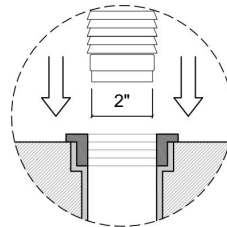

Finishes & Materials

Structure: Acrylic.

Cover drain: Acrylic.

RNCN 01

Dimensions

Ø17"3/8 x 34"1/4H

Reference dimensions. You'll receive the installation instructions along with your order. For more information or if you have any questions, please contact us.

RNCN 01

CONFIGURATION

PRODUCT IN NORAHCRYSTAL
Prepare the floor drain for a
1"5/8 (40mm) tube

PRODUCT IN NORAHCRYL
Prepare the floor drain for a
2" (50mm) tube

Product in NORAHCRYL
Siphon in PP, 2" (50mm) drain tube

Floor drain version

Wall drain version

Siphon in PP

Product in NORAHCRYSTAL
Siphon in brass Ø1"5/8 (40mm) drain tube (floor version) / 1"1/4 (32mm) (wall drain)

Floor drain version

Wall drain version

Siphon for floor drain in brass

- temperature limitation
- * Flexible connection hoses 3/8"
- * QuickInstallation - Fastening via threaded connection with locking screws
- * Mounting hole size ø35 mm
- * Scope of delivery:
- KWC pop-up valve Push Open 2 in 1 Z.540.049.700