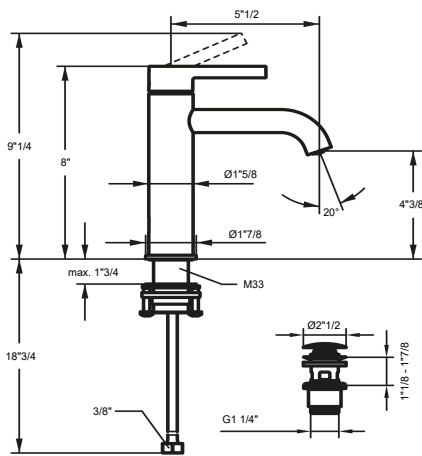

Floor drain version

Wall drain version

Siphon in PP

Product in NORAHCRYSTAL
Siphon in brass Ø1"5/8 (40mm) drain tube (floor version) / 1"1/4 (32mm) (wall drain)

Floor drain version

Wall drain version

Siphon for floor drain in brass

Siphon for wall drain in brass

Reference dimensions. You'll receive the installation instructions along with your order. For more information or if you have any questions, please contact us.

RNCN 01

- * Lever mixer
- * EcoProtect - water-saving device
- * Fixed spout
- Neoperl® Caché® CS, Coin Slot
- * OptimalSpace - ample space for washing or working
- * KWC cartridge M 35 OP
- with ceramic discs
- flow rate and temperature continuously variable

- temperature limitation
- * Flexible connection hoses 3/8"
- * QuickInstallation - Fastening via threaded connection with locking screws
- * Mounting hole size ø35 mm
- * Scope of delivery:
- KWC pop-up valve Push Open 2 in 1 Z.540.049.700

Technical Data

A_Spout_Spray	5 l/min (3 bar)
Pop-up_valve	MIT PUSH_OPEN
Connection	Flexible connection hoses
Spout	fixe
Handling	top lever
Color_code	brushed steel
Installation_type	Pillar installation
Faucet_typ	Lever mixer
Measure_Height	201
G_Acoustic_group	I
Projection_A	A 140
Energy_Label_(CH)	A
Dimension_Water_outlet	112
material	Brass