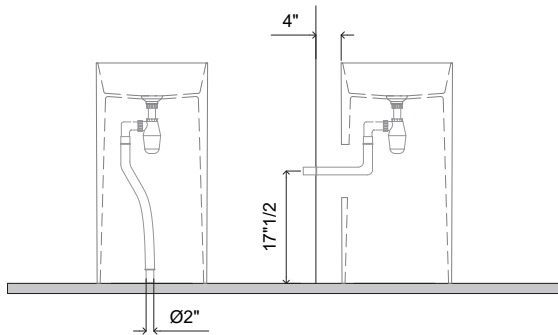

Finishes & Materials

Structure: Acrylic.

Cover drain: Acrylic.

RNCN 01

Dimensions

Ø17"3/8 x 34"1/4H

Reference dimensions. You'll receive the installation instructions along with your order. For more information or if you have any questions, please contact us.

Floor drain version

Wall drain version

Siphon in PP

Product in NORAHCRYSTAL
Siphon in brass Ø1"5/8 (40mm) drain tube (floor version) / 1"1/4 (32mm) (wall drain)

Floor drain version

Wall drain version

Siphon for floor drain in brass

- temperature limitation
- * Flexible connection hoses 3/8"
- * QuickInstallation - Fastening via threaded connection with locking screws
- * Mounting hole size ø35 mm
- * Scope of delivery:
- KWC pop-up valve Push Open 2 in 1 Z.540.049.700

Technical Data

A_Spout_Spray	5 l/min (3 bar)
Pop-up_valve	MIT PUSH_OPEN
Connection	Flexible connection hoses
Spout	fixe
Handling	top lever
Color_code	brushed steel
Installation_type	Pillar installation
Faucet_typ	Lever mixer
Measure_Height	201
G_Acoustic_group	I
Projection_A	A 140
Energy_Label_(CH)	A
Dimension_Water_outlet	112
material	Brass