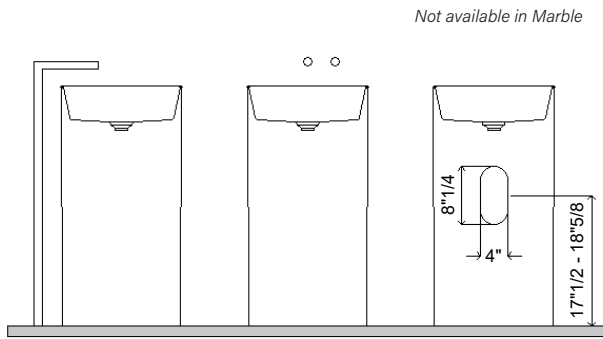

Finishes & Materials

Structure: Acrylic.

Cover drain: Acrylic.

RNCN 01

Dimensions

Ø17"3/8 x 34"1/4H

Reference dimensions. You'll receive the installation instructions along with your order. For more information or if you have any questions, please contact us.

RNCN 01

CONFIGURATION

PRODUCT IN NORAHCRYSTAL
Prepare the floor drain for a
1"5/8 (40mm) tube

PRODUCT IN NORAHCRYL
Prepare the floor drain for a
2" (50mm) tube

Product in NORAHCRYL
Siphon in PP, 2" (50mm) drain tube

Floor drain version

Wall drain version

Siphon in PP

Product in NORAHCRYSTAL
Siphon in brass Ø1"5/8 (40mm) drain tube (floor version) / 1"1/4 (32mm) (wall drain)

Floor drain version

Wall drain version

Siphon for floor drain in brass

- temperature limitation
- * Flexible connection hoses 3/8"
- * QuickInstallation - Fastening via threaded connection with locking screws
- * Mounting hole size ø35 mm
- * Scope of delivery:
- KWC pop-up valve Push Open 2 in 1 Z.540.049.700