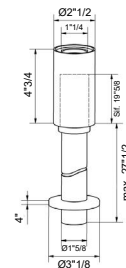

Finishes & Materials

Structure: Acrylic.

Cover drain: Acrylic.

RNCN 01

Dimensions

Ø17"3/8 x 34"1/4H

Reference dimensions. You'll receive the installation instructions along with your order. For more information or if you have any questions, please contact us.

Floor drain version

Wall drain version

Siphon in PP

Product in NORAHCRYSTAL
Siphon in brass Ø1"5/8 (40mm) drain tube (floor version) / 1"1/4 (32mm) (wall drain)

Floor drain version

Wall drain version

Siphon for floor drain in brass

- temperature limitation
- * Flexible connection hoses 3/8"
- * QuickInstallation - Fastening via threaded connection with locking screws
- * Mounting hole size ø35 mm
- * Scope of delivery:
- KWC pop-up valve Push Open 2 in 1 Z.540.049.700

Technical Data

A_Spout_Spray	5 l/min (3 bar)
Pop-up_valve	MIT PUSH_OPEN
Connection	Flexible connection hoses
Spout	fixe
Handling	top lever
Color_code	brushed steel
Installation_type	Pillar installation
Faucet_typ	Lever mixer
Measure_Height	201
G_Acoustic_group	I
Projection_A	A 140
Energy_Label_(CH)	A
Dimension_Water_outlet	112
material	Brass