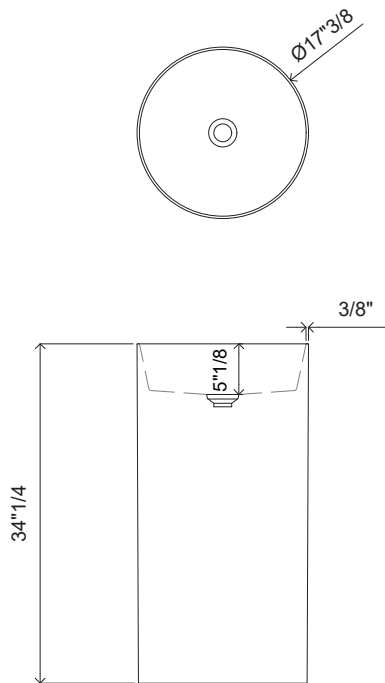

Finishes & Materials

Structure: Acrylic.

Cover drain: Acrylic.

RNCN 01

Dimensions

Ø17"3/8 x 34"1/4H

Reference dimensions. You'll receive the installation instructions along with your order. For more information or if you have any questions, please contact us.

RNCN 01

CONFIGURATION

PRODUCT IN NORAHCRYSTAL
Prepare the floor drain for a
1"5/8 (40mm) tube

PRODUCT IN NORAHCRYL
Prepare the floor drain for a
2" (50mm) tube

Product in NORAHCRYL
Siphon in PP, 2" (50mm) drain tube

Floor drain version

Wall drain version

Siphon in PP

Product in NORAHCRYSTAL
Siphon in brass Ø1"5/8 (40mm) drain tube (floor version) / 1"1/4 (32mm) (wall drain)

Floor drain version

Wall drain version

Siphon for floor drain in brass

- temperature limitation
- * Flexible connection hoses 3/8"
- * QuickInstallation - Fastening via threaded connection with locking screws
- * Mounting hole size ø35 mm
- * Scope of delivery:
- KWC pop-up valve Push Open 2 in 1 Z.540.049.700