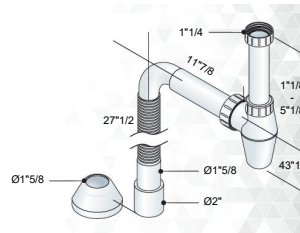

Finishes & Materials

Structure: Acrylic.

Cover drain: Acrylic.

RNCN 01

Dimensions

Ø17"3/8 x 34"1/4H

Reference dimensions. You'll receive the installation instructions along with your order. For more information or if you have any questions, please contact us.

RNCN 01

CONFIGURATION

PRODUCT IN NORAHCRYSTAL
Prepare the floor drain for a
1"5/8 (40mm) tube

PRODUCT IN NORAHCRYL
Prepare the floor drain for a
2" (50mm) tube

Product in NORAHCRYL
Siphon in PP, 2" (50mm) drain tube

Floor drain version

Wall drain version

Siphon in PP

Product in NORAHCRYSTAL
Siphon in brass Ø1"5/8 (40mm) drain tube (floor version) / 1"1/4 (32mm) (wall drain)

Floor drain version

Wall drain version

Siphon for floor drain in brass

- temperature limitation
- * Flexible connection hoses 3/8"
- * QuickInstallation - Fastening via threaded connection with locking screws
- * Mounting hole size ø35 mm
- * Scope of delivery:
- KWC pop-up valve Push Open 2 in 1 Z.540.049.700