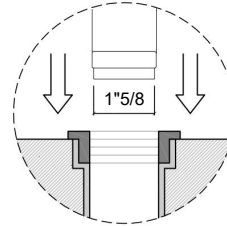

Finishes & Materials

Structure: Acrylic.

Cover drain: Acrylic.

RNCN 01

Dimensions

Ø17"3/8 x 34"1/4H

Reference dimensions. You'll receive the installation instructions along with your order. For more information or if you have any questions, please contact us.

RNCN 01

CONFIGURATION

PRODUCT IN NORAHCRYSTAL
Prepare the floor drain for a
1"5/8 (40mm) tube

PRODUCT IN NORAHCRYL
Prepare the floor drain for a
2" (50mm) tube

Product in NORAHCRYL
Siphon in PP, 2" (50mm) drain tube

Floor drain version

Wall drain version

Siphon in PP

Product in NORAHCRYSTAL
Siphon in brass Ø1"5/8 (40mm) drain tube (floor version) / 1"1/4 (32mm) (wall drain)

Floor drain version

Wall drain version

Siphon for floor drain in brass

- temperature limitation
- * Flexible connection hoses 3/8"
- * QuickInstallation - Fastening via threaded connection with locking screws
- * Mounting hole size ø35 mm
- * Scope of delivery:
- KWC pop-up valve Push Open 2 in 1 Z.540.049.700