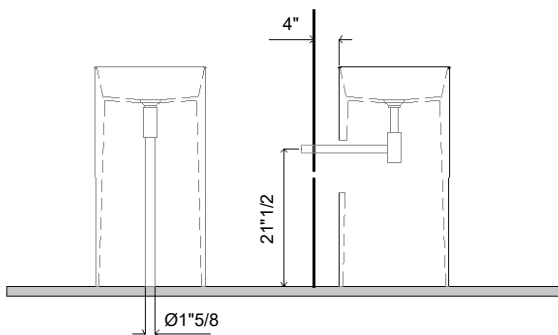

Finishes & Materials

Structure: Acrylic.

Cover drain: Acrylic.

RNCN 01

Dimensions

Ø17"3/8 x 34"1/4H

Reference dimensions. You'll receive the installation instructions along with your order. For more information or if you have any questions, please contact us.

Floor drain version

Wall drain version

Siphon in PP

Product in NORAHCRYSTAL
Siphon in brass Ø1"5/8 (40mm) drain tube (floor version) / 1"1/4 (32mm) (wall drain)

Floor drain version

Wall drain version

Siphon for floor drain in brass

- temperature limitation
- * Flexible connection hoses 3/8"
- * QuickInstallation - Fastening via threaded connection with locking screws
- * Mounting hole size ø35 mm
- * Scope of delivery:
- KWC pop-up valve Push Open 2 in 1 Z.540.049.700

Technical Data

A_Spout_Spray	5 l/min (3 bar)
Pop-up_valve	MIT PUSH_OPEN
Connection	Flexible connection hoses
Spout	fixe
Handling	top lever
Color_code	brushed steel
Installation_type	Pillar installation
Faucet_typ	Lever mixer
Measure_Height	201
G_Acoustic_group	I
Projection_A	A 140
Energy_Label_(CH)	A
Dimension_Water_outlet	112
material	Brass