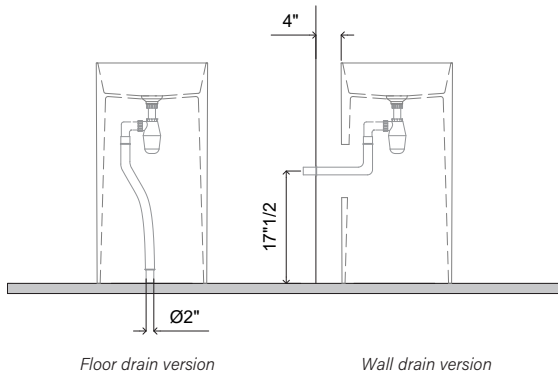

RNCN 01

CONFIGURATION

PRODUCT IN NORAHCRYSTAL
Prepare the floor drain for a 1 5/8 (40mm) tube

PRODUCT IN NORAHCRYL
Prepare the floor drain for a 2" (50mm) tube

Product in NORAHCRYL
Siphon in PP, 2" (50mm) drain tube

Siphon in PP

Product in NORAHCRYSTAL
Siphon in brass Ø1 5/8 (40mm) drain tube (floor version) / 1 1/4 (32mm) (wall drain)

Siphon for floor drain in brass

Siphon for wall drain in brass

Reference dimensions. You'll receive the installation instructions along with your order. For more information or if you have any questions, please contact us.

- temperature limitation
- * Flexible connection hoses 3/8"
- * QuickInstallation - Fastening via threaded connection with locking screws
- * Mounting hole size ø35 mm
- * Scope of delivery:
- KWC pop-up valve Push Open 2 in 1 Z.540.049.700

Technical Data

A_Spout_Spray	5 l/min (3 bar)
Pop-up_valve	MIT PUSH_OPEN
Connection	Flexible connection hoses
Spout	fixe
Handling	top lever
Color_code	brushed steel
Installation_type	Pillar installation
Faucet_typ	Lever mixer
Measure_Height	201
G_Acoustic_group	I
Projection_A	A 140
Energy_Label_(CH)	A
Dimension_Water_outlet	112
material	Brass