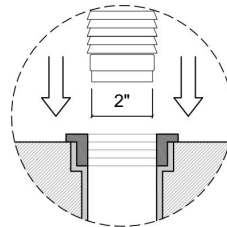

Finishes & Materials

Structure: Crystal.
Cover drain: Acrylic.

RNCN 01

Dimensions

Ø17"3/8 x 34"1/4H

Reference dimensions. You'll receive the installation instructions along with your order. For more information or if you have any questions, please contact us.

RNCN 01

CONFIGURATION

PRODUCT IN NORAHCRYSTAL
Prepare the floor drain for a 1 5/8 (40mm) tube

PRODUCT IN NORAHCRYL
Prepare the floor drain for a 2" (50mm) tube

Product in NORAHCRYL
Siphon in PP, 2" (50mm) drain tube

Siphon in PP

Product in NORAHCRYSTAL
Siphon in brass Ø1 5/8 (40mm) drain tube (floor version) / 1 1/4 (32mm) (wall drain)

Siphon for floor drain in brass

Siphon for wall drain in brass

Reference dimensions. You'll receive the installation instructions along with your order. For more information or if you have any questions, please contact us.

- temperature limitation
- * Flexible connection hoses 3/8"
- * QuickInstallation - Fastening via threaded connection with locking screws
- * Mounting hole size ø35 mm
- * Scope of delivery:
- KWC pop-up valve Push Open 2 in 1 Z.540.049.700