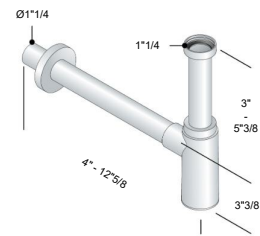

Finishes & Materials

Structure: Crystal.
Cover drain: Acrylic.

RNCN 01

Dimensions

Ø17"3/8 x 34"1/4H

Reference dimensions. You'll receive the installation instructions along with your order. For more information or if you have any questions, please contact us.

RNCN 01

CONFIGURATION

PRODUCT IN NORAHCRYSTAL
Prepare the floor drain for a 1 5/8 (40mm) tube

PRODUCT IN NORAHCRYL
Prepare the floor drain for a 2" (50mm) tube

Product in NORAHCRYL
Siphon in PP, 2" (50mm) drain tube

Siphon in PP

Product in NORAHCRYSTAL
Siphon in brass Ø1 5/8 (40mm) drain tube (floor version) / 1 1/4 (32mm) (wall drain)

Siphon for floor drain in brass

Siphon for wall drain in brass

Reference dimensions. You'll receive the installation instructions along with your order. For more information or if you have any questions, please contact us.

- temperature limitation
- * Flexible connection hoses 3/8"
- * QuickInstallation - Fastening via threaded connection with locking screws
- * Mounting hole size ø35 mm
- * Scope of delivery:
- KWC pop-up valve Push Open 2 in 1 Z.540.049.700