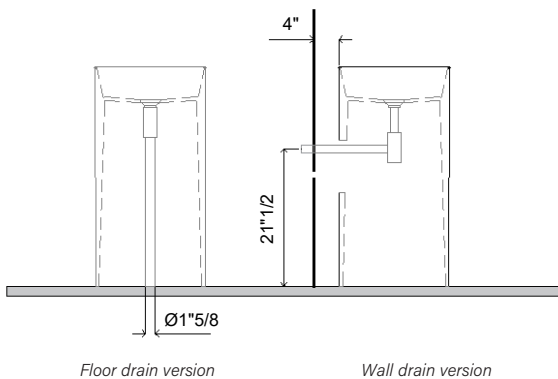

Finishes & Materials

Structure: Crystal.
Cover drain: Acrylic.

RNCN 01

Dimensions

Ø17"3/8 x 34"1/4H

Reference dimensions. You'll receive the installation instructions along with your order. For more information or if you have any questions, please contact us.

RNCN 01

CONFIGURATION

PRODUCT IN NORAHCRYSTAL
Prepare the floor drain for a 1 5/8 (40mm) tube

PRODUCT IN NORAHCRYL
Prepare the floor drain for a 2" (50mm) tube

Product in NORAHCRYL
Siphon in PP, 2" (50mm) drain tube

Siphon in PP

Product in NORAHCRYSTAL
Siphon in brass Ø1 5/8 (40mm) drain tube (floor version) / 1 1/4 (32mm) (wall drain)

Siphon for floor drain in brass

Siphon for wall drain in brass

Reference dimensions. You'll receive the installation instructions along with your order. For more information or if you have any questions, please contact us.

- temperature limitation
- * Flexible connection hoses 3/8"
- * QuickInstallation - Fastening via threaded connection with locking screws
- * Mounting hole size ø35 mm
- * Scope of delivery:
- KWC pop-up valve Push Open 2 in 1 Z.540.049.700