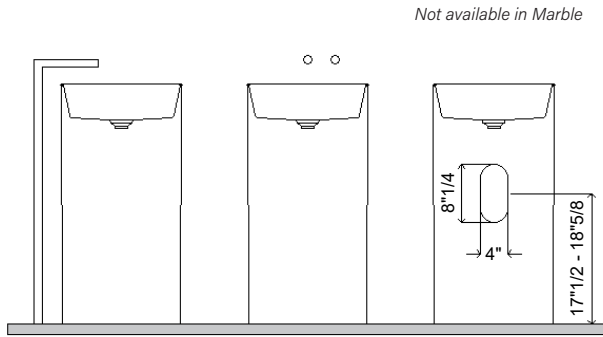

Finishes & Materials

Structure: Crystal.
Cover drain: Acrylic.

RNCN 01

Dimensions

Ø17"3/8 x 34"1/4H

Reference dimensions. You'll receive the installation instructions along with your order. For more information or if you have any questions, please contact us.

RNCN 01

CONFIGURATION

PRODUCT IN NORAHCRYSTAL
Prepare the floor drain for a 1 5/8 (40mm) tube

PRODUCT IN NORAHCRYL
Prepare the floor drain for a 2" (50mm) tube

Product in NORAHCRYL
Siphon in PP, 2" (50mm) drain tube

Siphon in PP

Product in NORAHCRYSTAL
Siphon in brass Ø1 5/8 (40mm) drain tube (floor version) / 1 1/4 (32mm) (wall drain)

Siphon for floor drain in brass

Siphon for wall drain in brass

Reference dimensions. You'll receive the installation instructions along with your order. For more information or if you have any questions, please contact us.

- temperature limitation
- * Flexible connection hoses 3/8"
- * QuickInstallation - Fastening via threaded connection with locking screws
- * Mounting hole size ø35 mm
- * Scope of delivery:
- KWC pop-up valve Push Open 2 in 1 Z.540.049.700