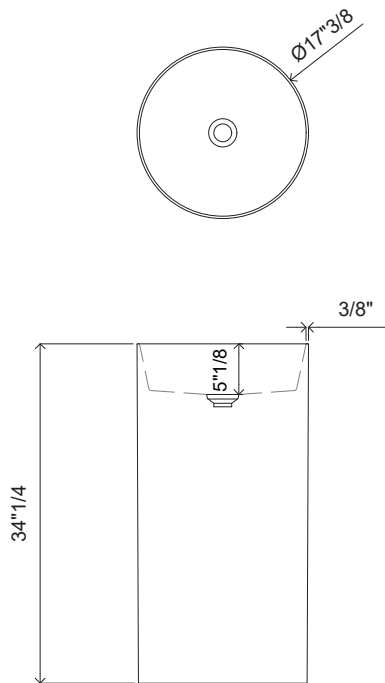

Finishes & Materials

Structure: Crystal.
Cover drain: Acrylic.

RNCN 01

Dimensions

Ø17"3/8 x 34"1/4H

Reference dimensions. You'll receive the installation instructions along with your order. For more information or if you have any questions, please contact us.

RNCN 01

CONFIGURATION

PRODUCT IN NORAHCRYSTAL
Prepare the floor drain for a 1 5/8 (40mm) tube

PRODUCT IN NORAHCRYL
Prepare the floor drain for a 2" (50mm) tube

Product in NORAHCRYL
Siphon in PP, 2" (50mm) drain tube

Siphon in PP

Product in NORAHCRYSTAL
Siphon in brass Ø1 5/8 (40mm) drain tube (floor version) / 1 1/4 (32mm) (wall drain)

Siphon for floor drain in brass

Siphon for wall drain in brass

Reference dimensions. You'll receive the installation instructions along with your order. For more information or if you have any questions, please contact us.

- temperature limitation
- * Flexible connection hoses 3/8"
- * QuickInstallation - Fastening via threaded connection with locking screws
- * Mounting hole size ø35 mm
- * Scope of delivery:
- KWC pop-up valve Push Open 2 in 1 Z.540.049.700