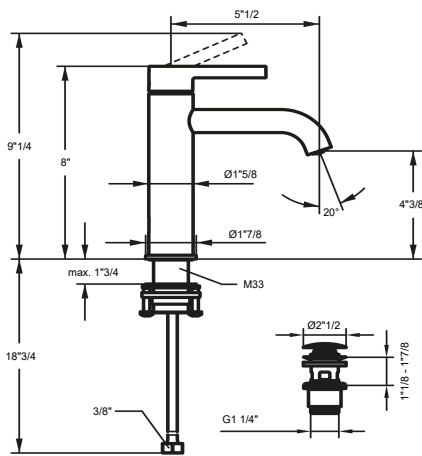

RNCN 01

CONFIGURATION

PRODUCT IN NORAHCRYSTAL
Prepare the floor drain for a 1 5/8 (40mm) tube

PRODUCT IN NORAHCRYL
Prepare the floor drain for a 2" (50mm) tube

Product in NORAHCRYL
Siphon in PP, 2" (50mm) drain tube

Siphon in PP

Product in NORAHCRYSTAL
Siphon in brass Ø1 5/8 (40mm) drain tube (floor version) / 1 1/4 (32mm) (wall drain)

Siphon for floor drain in brass

Siphon for wall drain in brass

Reference dimensions. You'll receive the installation instructions along with your order. For more information or if you have any questions, please contact us.

- temperature limitation
- * Flexible connection hoses 3/8"
- * QuickInstallation - Fastening via threaded connection with locking screws
- * Mounting hole size ø35 mm
- * Scope of delivery:
- KWC pop-up valve Push Open 2 in 1 Z.540.049.700

Technical Data

A_Spout_Spray	5 l/min (3 bar)
Pop-up_valve	MIT PUSH_OPEN
Connection	Flexible connection hoses
Spout	fixe
Handling	top lever
Color_code	brushed steel
Installation_type	Pillar installation
Faucet_typ	Lever mixer
Measure_Height	201
G_Acoustic_group	I
Projection_A	A 140
Energy_Label_(CH)	A
Dimension_Water_outlet	112
material	Brass