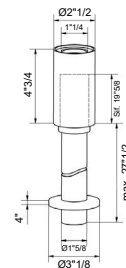

Finishes & Materials

Structure: Crystal.
Cover drain: Acrylic.

RNCN 01

Dimensions

Ø17"3/8 x 34"1/4H

Reference dimensions. You'll receive the installation instructions along with your order. For more information or if you have any questions, please contact us.

RNCN 01

CONFIGURATION

PRODUCT IN NORAHCRYSTAL
Prepare the floor drain for a 1 5/8 (40mm) tube

PRODUCT IN NORAHCRYL
Prepare the floor drain for a 2" (50mm) tube

Product in NORAHCRYL
Siphon in PP, 2" (50mm) drain tube

Siphon in PP

Product in NORAHCRYSTAL
Siphon in brass Ø1 5/8 (40mm) drain tube (floor version) / 1 1/4 (32mm) (wall drain)

Siphon for floor drain in brass

Siphon for wall drain in brass

Reference dimensions. You'll receive the installation instructions along with your order. For more information or if you have any questions, please contact us.

- temperature limitation
- * Flexible connection hoses 3/8"
- * QuickInstallation - Fastening via threaded connection with locking screws
- * Mounting hole size ø35 mm
- * Scope of delivery:
- KWC pop-up valve Push Open 2 in 1 Z.540.049.700