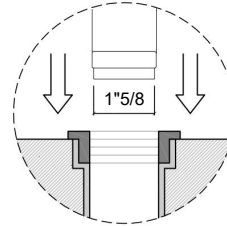

Finishes & Materials

Structure: Crystal.
Cover drain: Acrylic.

RNCN 01

Dimensions

Ø17"3/8 x 34"1/4H

Reference dimensions. You'll receive the installation instructions along with your order. For more information or if you have any questions, please contact us.

RNCN 01

CONFIGURATION

PRODUCT IN NORAHCRYSTAL
Prepare the floor drain for a 1 5/8 (40mm) tube

PRODUCT IN NORAHCRYL
Prepare the floor drain for a 2" (50mm) tube

Product in NORAHCRYL
Siphon in PP, 2" (50mm) drain tube

Siphon in PP

Product in NORAHCRYSTAL
Siphon in brass Ø1 5/8 (40mm) drain tube (floor version) / 1 1/4 (32mm) (wall drain)

Siphon for floor drain in brass

Siphon for wall drain in brass

Reference dimensions. You'll receive the installation instructions along with your order. For more information or if you have any questions, please contact us.

- temperature limitation
- * Flexible connection hoses 3/8"
- * QuickInstallation - Fastening via threaded connection with locking screws
- * Mounting hole size ø35 mm
- * Scope of delivery:
- KWC pop-up valve Push Open 2 in 1 Z.540.049.700