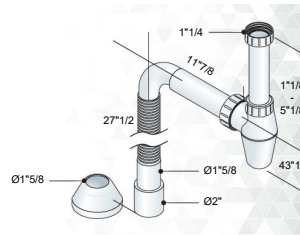

RNCN 01

CONFIGURATION

PRODUCT IN NORAHCRYSTAL
Prepare the floor drain for a 1 5/8 (40mm) tube

PRODUCT IN NORAHCRYL
Prepare the floor drain for a 2" (50mm) tube

Product in NORAHCRYL
Siphon in PP, 2" (50mm) drain tube

Siphon in PP

Product in NORAHCRYSTAL
Siphon in brass Ø1 5/8 (40mm) drain tube (floor version) / 1 1/4 (32mm) (wall drain)

Siphon for floor drain in brass

Siphon for wall drain in brass

Reference dimensions. You'll receive the installation instructions along with your order. For more information or if you have any questions, please contact us.

- temperature limitation
- * Flexible connection hoses 3/8"
- * QuickInstallation - Fastening via threaded connection with locking screws
- * Mounting hole size ø35 mm
- * Scope of delivery:
- KWC pop-up valve Push Open 2 in 1 Z.540.049.700

Technical Data

A_Spout_Spray	5 l/min (3 bar)
Pop-up_valve	MIT PUSH_OPEN
Connection	Flexible connection hoses
Spout	fixe
Handling	top lever
Color_code	brushed steel
Installation_type	Pillar installation
Faucet_typ	Lever mixer
Measure_Height	201
G_Acoustic_group	I
Projection_A	A 140
Energy_Label_(CH)	A
Dimension_Water_outlet	112
material	Brass