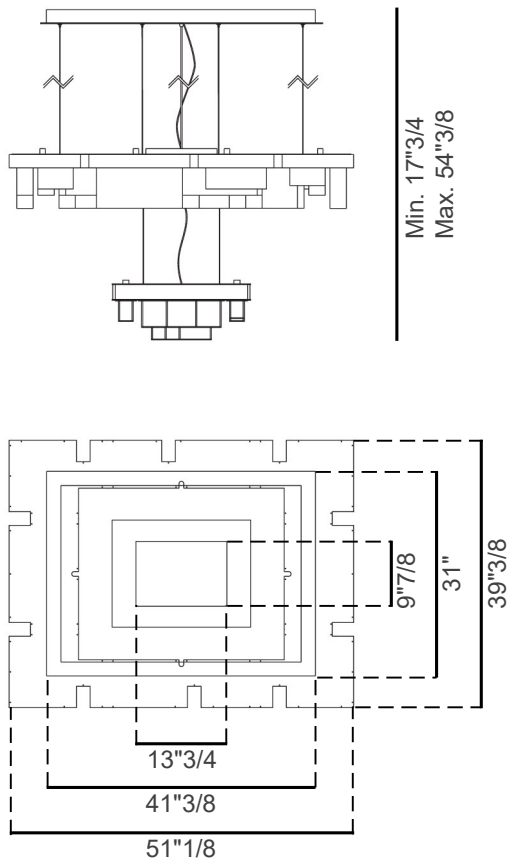

Gisele

Dimensions

40 Lights: 51"1/8W x 39"3/8D x Min. 17"3/4-Max. 54"3/8H

52 Lights: 63"W x 63"D x Min. 32"1/2-Max. 78"3/4H

Light Source

40 Lights: LED stick 24 VDC – 216W – 20.520 Lm

52 Lights: LED stick 24 VDC – 278,4W – 26.448 Lm

Warm white colored – 3000°K.

LED stick included. Wifi Dimmer included.

40 LIGHTS