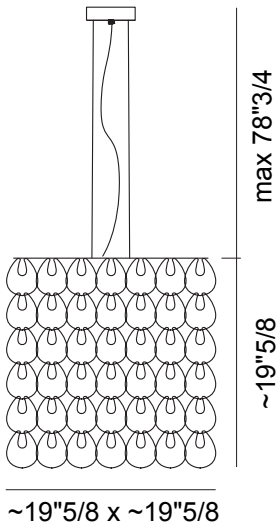

Giogali

Design: Angelo Mangiarotti

Description

The Giogali Suspension Lamp is a modular lighting system based on the repetition of a single hand-blown Murano glass hook. These individual crystal elements interlink without the need for additional connectors to form a dense, shimmering diffuser that provides brilliant, multidimensional ambient light. Available in two distinct shapes. The fixture features an adjustable suspension cable. This Italian-made masterpiece is UL/ETL listed and IP20 rated, providing a prestigious decorative solution for luxury residential and hospitality projects. Made in Italy.

Light source: E26 light bulbs, 2 for Size A, 4 for Size B, C and D, and 5 for Size E

Dimmer: Dimmed with a “phase cut” system (DIM 1)

Dimensions

Square: ~19"5/8W x ~19"5/8D x ~19"5/8H

Oval: ~47"1/4W x ~23"5/8D x ~14"1/2H

Tensor & Canopy: Max. 78"3/4

Finishes and materials

Frame: Metal.

Diffuser: Murano glass hooks.

Giogali

Square

Oval