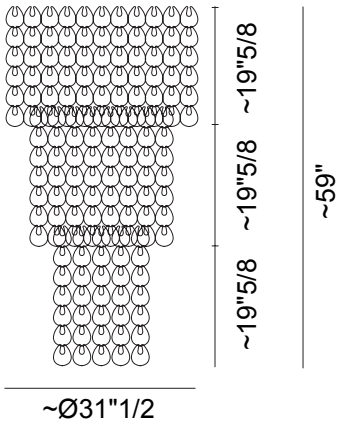

Giogali

Size A