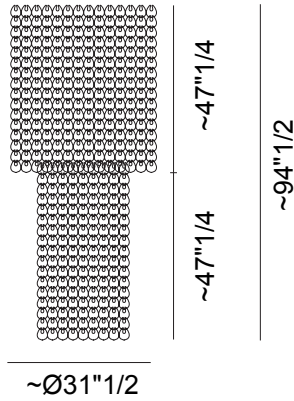

Light source: E26 light bulbs, 7 for Size A, 10 for Size B and C

Dimmer: Dimmed with a “phase cut” system (DIM 1)

Dimensions

Size A: ~Ø31"1/2 x ~59"H

Size B: ~Ø39"3/8 x ~94"1/2H

Size C: ~Ø39"3/8 x ~138"7/8H

Finishes and materials

Frame: Metal.

Diffuser: Glass hooks.

Giogali

Size A

Size B

Size C