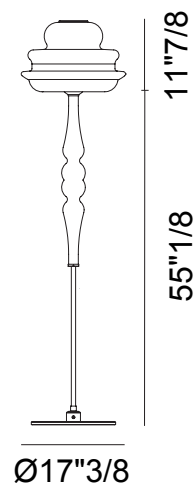

### *Description*

The Novecento Floor Lamp is a contemporary tribute to the 18th-century Murano tradition. The diffuser is crafted from hand-blown glass using the traditional Rigadin (striped) technique, which creates a rhythmic texture of radial lines to diffuse light with a sophisticated, sparkling effect. The fixture is supported by a glossy chrome-plated metal base and is engineered for five E12 light bulbs.

### *Dimensions*

**Size:** Ø17"3/8 x 67"H