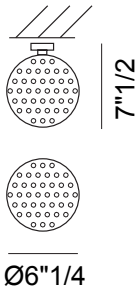

Light source: LED 9W 1200lm for size A and E26 Light bulbs for sizes B/C/D

Dimmer: Dimmed with a "phase cut" system (DIM 1) for Size B/C/D. DIM2 "phase cut" or DIM3 0-10V / 1-10V / PUSH for Size A.

Dimensions

Size A: Ø6"1/4 x 7"1/2H

Size B: Ø9"7/8 x 11"7/8H

Size C: Ø13"3/4 x 13"3/4H

Size D: Ø16"1/2 x 16"1/2H

Finishes and materials

Frame: Metal.

Diffuser: Glass.

Rina

Size A

Size B

Size C

Size D