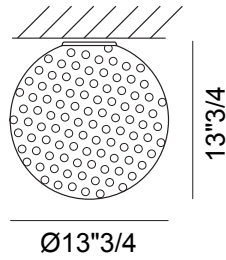

Light source: LED 9W 1200lm for size A and E26 Light bulbs for sizes B/C/D

Dimmer: Dimmed with a "phase cut" system (DIM 1) for Size B/C/D. DIM2 "phase cut" or DIM3 0-10V / 1-10V / PUSH for Size A.

Dimensions

Size A: Ø6"1/4 x 7"1/2H

Size B: Ø9"7/8 x 11"7/8H

Size C: Ø13"3/4 x 13"3/4H

Size D: Ø16"1/2 x 16"1/2H

Finishes and materials

Frame: Metal.

Diffuser: Glass.

Rina

Size A

Size B

Size C

Size D