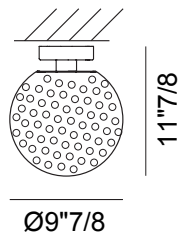

Rina

Design: Barbara Maggiolo

Description

The Rina Ceiling Lamp is a nature-inspired design featuring a spherical hand-blown glass diffuser created using the traditional Murano murrine technique. The fixture is mounted on a minimalist white or satin nickel metal frame and is available in four diameters.

Light source: LED 9W 1200lm for size A and E26 Light bulbs for sizes B/C/D

Dimmer: Dimmed with a "phase cut" system (DIM 1) for Size B/C/D. DIM2 "phase cut" or DIM3 0-10V / 1-10V / PUSH for Size A.

Dimensions

Size A: Ø6"1/4 x 7"1/2H

Size B: Ø9"7/8 x 11"7/8H

Size C: Ø13"3/4 x 13"3/4H

Size D: Ø16"1/2 x 16"1/2H

Finishes and materials

Frame: Metal.

Diffuser: Glass.

Rina

Size A

Size B

Size C

Size D