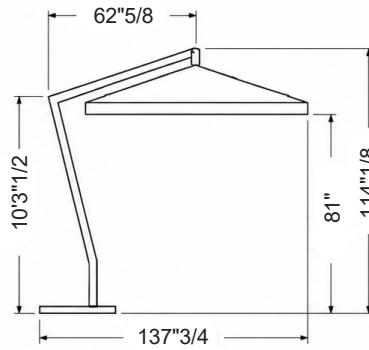

### Dimensions

**Rectangular Canopy:** 78"3/4 x 118"1/8 + **Structure:** 102"3/8D x 112"5/8H

**Square Canopy:** 118"1/8 x 118"1/8 + **Structure:** 137"7/8D x 114"1/8H

**Rectangular Canopy:** 118"1/8 x 157"1/2 + **Structure:** 137"7/8D x 125"1/8H

78"3/4 x 118"1/8

118"1/8 x 118"1/8

118"1/8 x 157"1/2