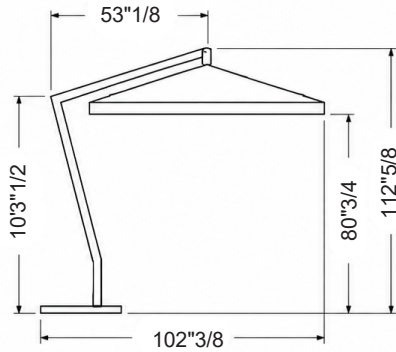

### Dimensions

**Rectangular Canopy:** 78"3/4 x 118"1/8 + **Structure:** 102"3/8D x 112"5/8H

**Square Canopy:** 118"1/8 x 118"1/8 + **Structure:** 137"7/8D x 114"1/8H

**Rectangular Canopy:** 118"1/8 x 157"1/2 + **Structure:** 137"7/8D x 125"1/8H

78"3/4 x 118"1/8

118"1/8 x 118"1/8

118"1/8 x 157"1/2