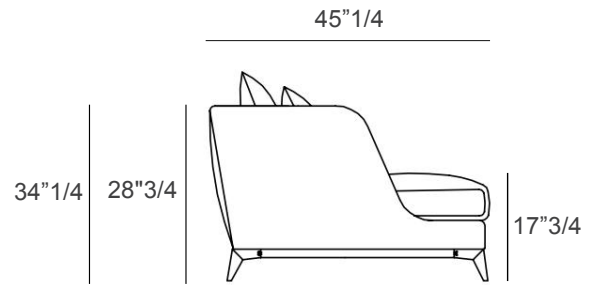

### Dimensions

- A) 86"5/8W x 45"1/4D x 34"1/4H - Cod. BBRA22
- B) 94"1/2W x 45"1/4D x 34"1/4H - Cod. BBRA24
- C) 102"3/8W x 45"1/4D x 34"1/4H - Cod. BBRA26
- D) 126"W x 45"1/4D x 34"1/4H - Cod. BBRA32

Seat height: 17"3/4  
 Seat depth: 23"5/8

A)

86"5/8

23"5/8

B)

94"1/2

23"5/8

C)