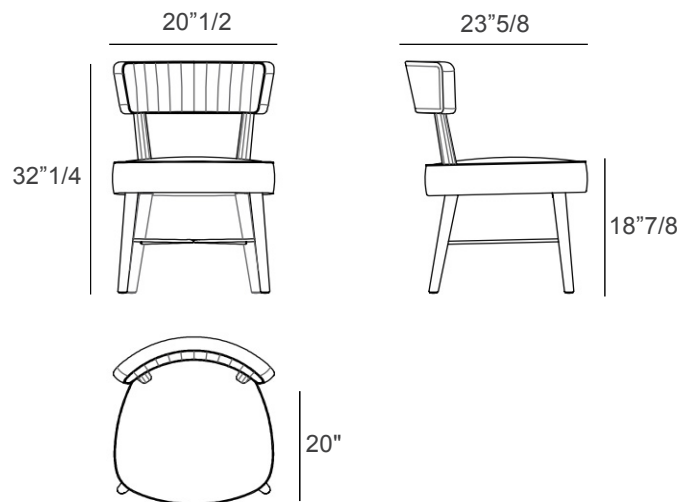

Elena Sofia

Design: Pier Luigi Frighetto

Description

Its balanced silhouette and tailored proportions create a graceful presence that complements distinguished tables and curated interiors. The padded seat ensures lasting comfort, while the backrest rises with delicate austerity, enriched by refined ribbed stitching that adds texture and visual depth. The thoughtful craftsmanship and elegant composition align Elena Sofia with high-quality designer furniture created for both beauty and functionality. A distinctive cross-bar detail introduces character and structural balance, completing a design defined by precision and proportion. Made in Italy.

Dimensions

20" 1/2W x 23" 5/8D x 32" 1/4H - Cod. BELE21
Seat height: 18" 7/8 | Seat depth: 20"

Finishes & Materials

Structure: Solid beech wood.

Padding: Expanded polyurethane.

Legs: Solid ash wood with metal cross-bar detail.