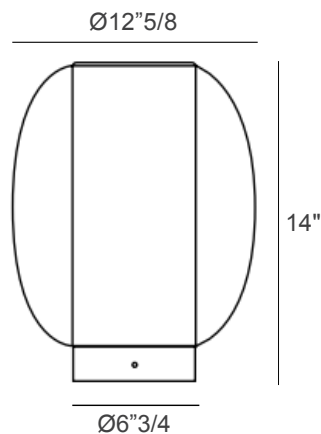

The sculptural silhouette and delicate tones create a light yet impactful presence, making the lamp ideal for bedside tables, consoles, or desks. Alma Totem functions both as a luminous source and as a decorative element, enriching interiors with warmth and subtle personality. Engineered to complement its internal geometry, this technical precision enhances visual continuity while maintaining a clean and elegant appearance. It features a dark brown fabric cable with 78"3/4 of length.

Made in Italy.

Light source: 1 x 16W – LED module – 2280 Lm – 2700 K – CRI: >90 – Dimmer on board

Dimensions

Ø12"5/8 x 14"H

Finishes & Materials

Internal Diffuser: Pleated Fabric.

External Diffuser: Blown Glass.