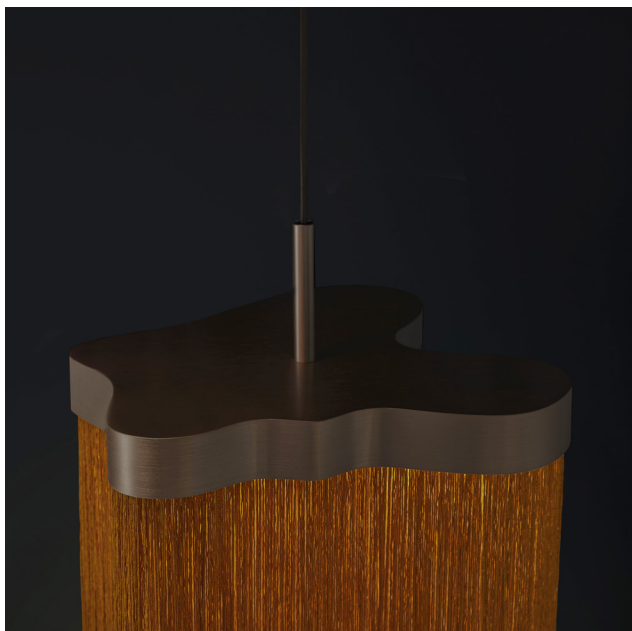

Arcipelago

Design: Servomuto

Description

Arcipelago embodies the refined aesthetic of Servomuto, combining decorative elegance with a strong sculptural presence. Its distinctive design features a bronze body enriched by fire-resistant Trevira CS fringes, creating a sophisticated interplay of texture, movement, and light. Characterized by its graceful curved silhouette, the collection is designed to create harmonious compositions that adapt effortlessly to warm and enveloping color palettes. The light source is a custom-made dimmable LED plate, offering both performance and atmospheric illumination. The collection features 78"3/4 of cable, with an optional extra cable length of 196"7/8, making it a refined and functional solution for elegant interiors and curated living room sets. Made in Italy.

Dimensions

13"1/4W x 16"1/8H + 78"3/4 of Cable

Light source: 1x12W - Custom LED - 1800 Lm - 2700 K - CRI >90 - Triac dimmer

Finishes & Materials

Fringes: Trevira CS fire-resistant.
Frame: Metal.