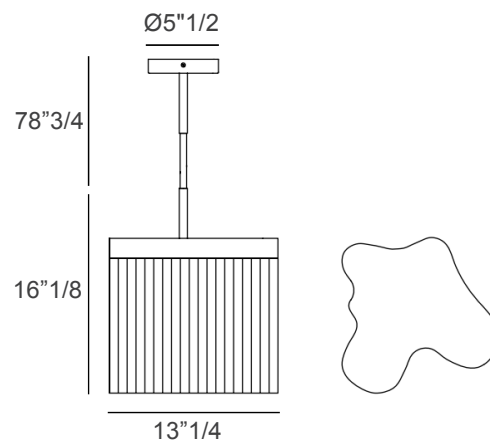

Arcipelago

Design: Servomuto

Description

Arcipelago embodies the refined aesthetic of Servomuto, combining decorative elegance with a strong sculptural presence. Its distinctive design features a bronze body enriched by fire-resistant Trevira CS fringes, creating a sophisticated interplay of texture, movement, and light. Characterized by its graceful curved silhouette, the collection is designed to create harmonious compositions that adapt effortlessly to warm and enveloping color palettes. The light source is a custom-made dimmable LED plate, offering both performance and atmospheric illumination. The collection features 78"3/4 of cable, with an optional extra cable length of 196"7/8, making it a refined and functional solution for elegant interiors and curated living room sets. Made in Italy.

Dimensions

13"1/4W x 16"1/8H + 78"3/4 of Cable

Light source: 1x12W - Custom LED - 1800 Lm - 2700 K - CRI >90 - Triac dimmer

Finishes & Materials

Fringes: Trevira CS fire-resistant.
Frame: Metal.