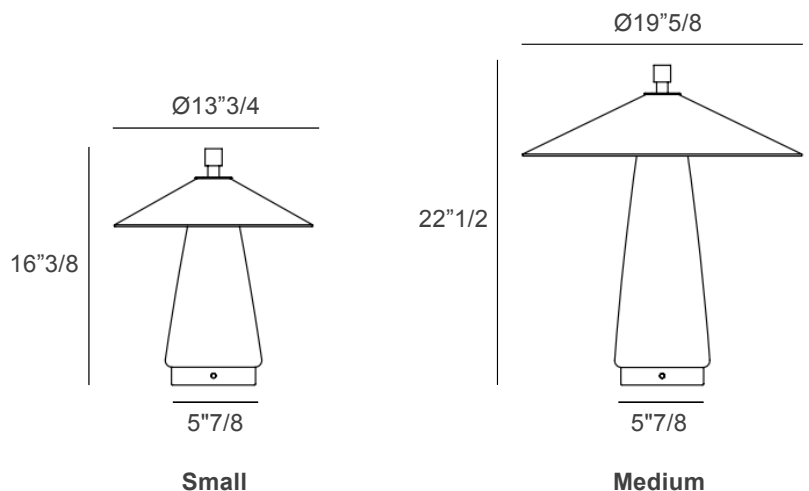

Made in Italy.

Dimensions

Small: Ø13³/₄ x 16³/₈H + 78³/₄ of Cable

Medium: Ø19⁵/₈ x 22¹/₂H + 78³/₄ of Cable

Light source - 2700 K - CRI >90 - Dimmer on board

Small Size: 1x13W - Strip LED - 1500 Lm

Medium Size: 1x20W - Strip LED - 2300 Lm