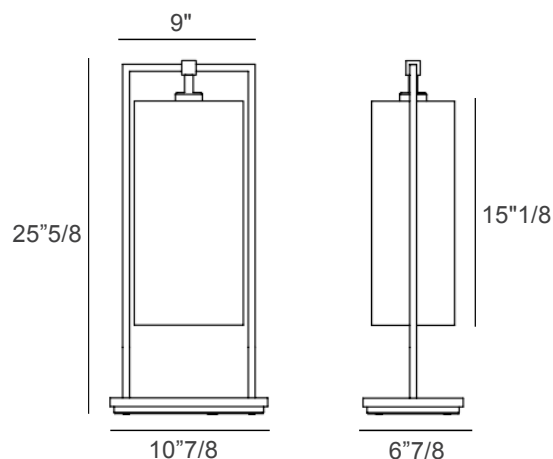

Athena

Design: Massimiliano Raggi

Description

Athena is a table lamp defined by the harmonious interplay of geometric forms, where rectangles in the base and ovals in the shade complement each other with refined balance. The shade is crafted in linen, adding a soft couture touch that enhances the lamp's refined character and diffuses light with warmth and elegance. The base combines strong architectural lines with carefully balanced proportions, creating a sense of stability and visual harmony. Versatile and elegant, Athena adapts effortlessly to a variety of residential, hospitality, and contract settings. Sold as a set of two, it is ideal for creating symmetrical compositions on bedside tables, consoles, or side tables, enhancing curated living room furniture sets with soft illumination and timeless decorative appeal. Made in Italy.

Dimensions

10"7/8W x 6"7/8D x 23"5/8H with 11"7/8 + 78"3/4 of Cable

Light source:

1x13W - LED light bulb - Dimmer on board

Finishes & Materials

Structure: Metal.

Shade: Linen.

Base: Stained Oak.