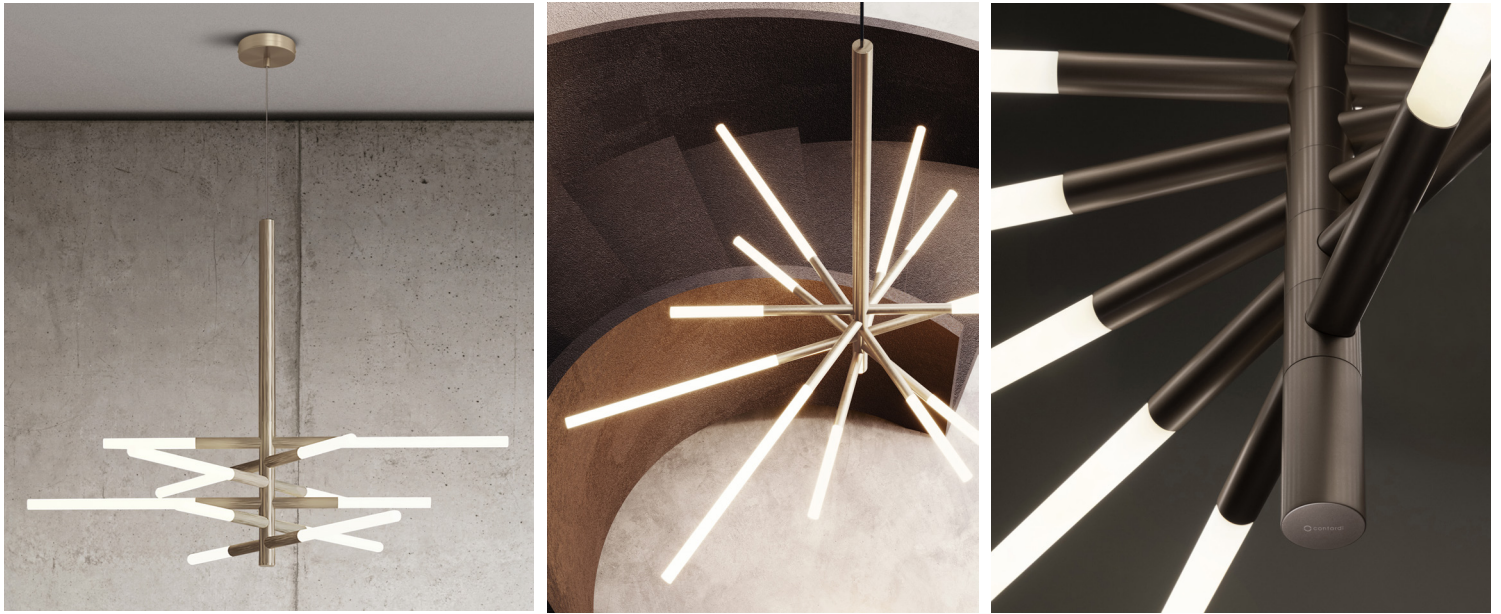

## Bianca

*Designer: Dainelli Studio*

### *Description*

Bianca suspension lamp draws inspiration from the symmetrical geometry of snowflakes, translating this natural harmony into an elegant luminous composition. Its radiating arms create a balanced and refined silhouette, turning the fixture into a striking decorative centerpiece.

The tubular light sources in milky white glass provide soft, diffused illumination that enhances the atmosphere with warmth and clarity. Each element contributes to a harmonious distribution of light, emphasizing the lamp's architectural rhythm. An optional extended cable is available, providing flexibility for various ceiling heights.

Equipped with custom-made tubular LED bulbs and a low-voltage socket, Bianca integrates technical precision into its elegant structure. The balanced arrangement of luminous arms ensures uniform illumination while maintaining a light, airy appearance.