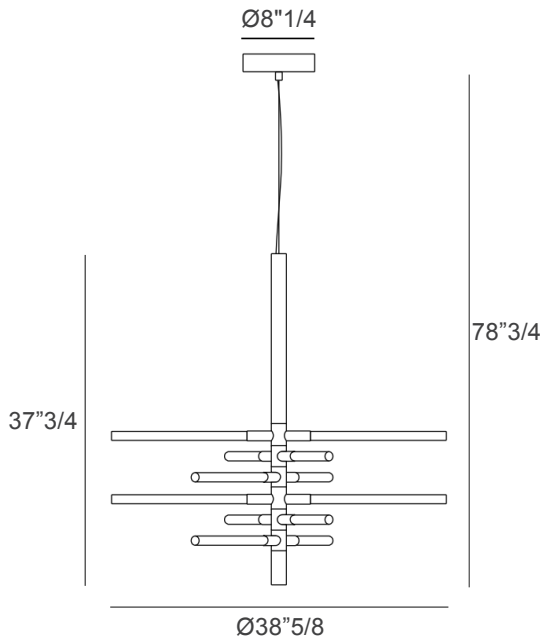

Made in Italy.

**Light source:** 6 x 5.6W + 6x9.4W Custom tubular LED bulb - E12 (included) - 24V - 6 x 500 Lm + 6 x 950 Lm (8.700 Lm) - 2.700 K - CRI >80 - Triac dimmer

### Dimensions

Ø38"5/8 x 37"3/4H + 78"3/4 of Cable