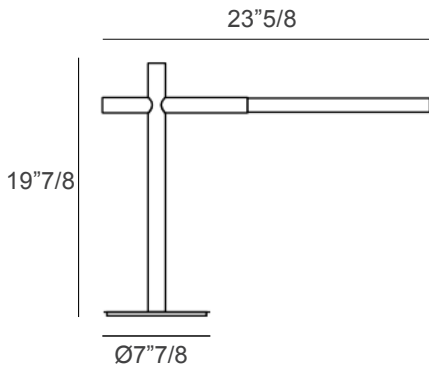

Made in Italy.

Light source: 1 x 9.4W - Custom tubular LED bulb - E12 (included) 24V - 1 x 950 Lm - 2700 K - CRI: >80 - Dimmer on board

Finishes & Materials

Diffuser: Glass.

Frame: Metal.

Cable: Dark brown fabric.

Bianca

Dimensions

23"5/8W x 7"7/8D x 19"7/8H
Cable length: 78"3/4

Top view - Rotation

Bulb - 1 x Large