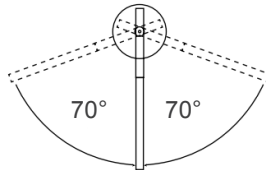

Bianca

Dimensions

23"5/8W x 7"7/8D x 19"7/8H
Cable length: 78"3/4

Top view - Rotation

Bulb - 1 x Large