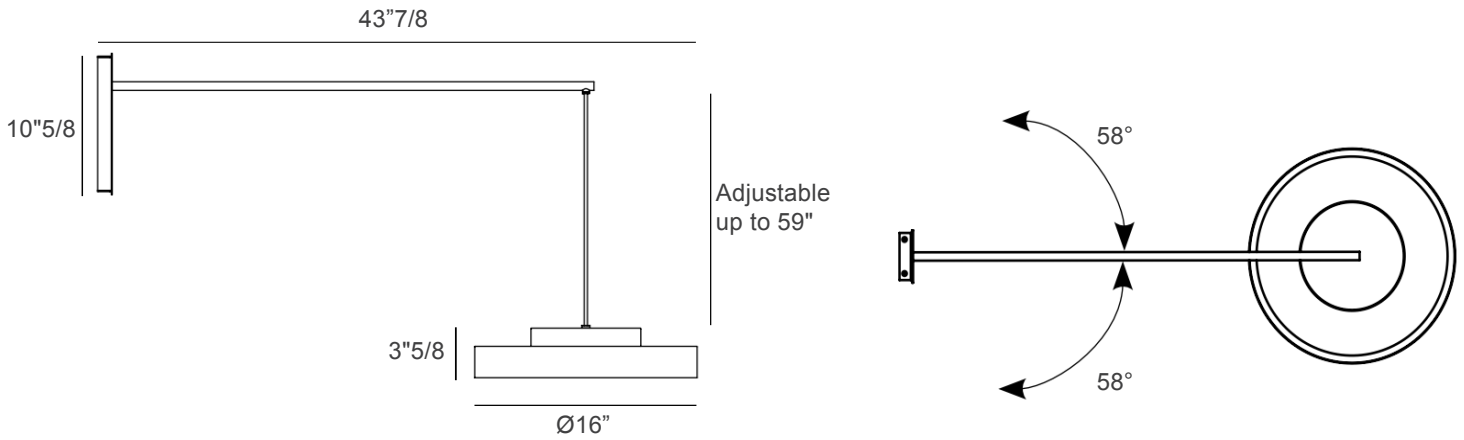

The design features a slender horizontal arm supporting a circular lighting element, creating a balanced and sculptural silhouette. The arm allows a controlled rotation of 58 degrees on each side, offering precise adjustability and directional lighting. The arm also includes an adjustable suspension cable up to 59", adding further flexibility to its positioning.

Made in Italy.

Light source: 1x32.4W - 5688 Lm - LED module - 2700 K - CRI >90 - Triac dimmer

Finishes & Materials

Diffuser: Glass.

Ring: Metal or Leather.

Frame: Metal.

Cable: Fabric.

Discus

Dimensions

16"W x 43"7/8D x Max. 59"H (Adjustable Height)

Small

Large