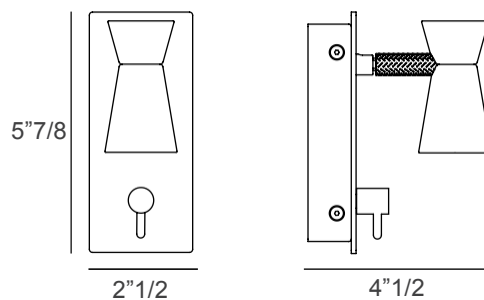

### *Description*

An innovative reading wall lamp, G+T is conceived as a portable and luxurious solution designed to meet specific space and installation requirements. Its refined versatility makes it ideal for distinctive environments such as yachts, historic buildings, and exclusive boutiques, where both functionality and elegance are essential. The lamp's head echoes the design of a cocktail jigger—an intentional reference reflected in its name, G+T (Gin & Tonic). This wall lamp is sold as a set of two, making it ideal for bedside placement. Designed for precise and comfortable illumination, this reading wall lamp enhances bedside areas, reading corners, and intimate spaces with focused light and refined visual balance. Its understated elegance makes it a perfect addition to sophisticated interiors and curated living room furniture sets, delivering both functionality and decorative character.

### *Dimensions*

2"1/2W x 5"7/8H x 4"1/2D

**Light source** - 3000 K - CRI >90

1x3W - LED module - 500 Lm - On/Off Switch