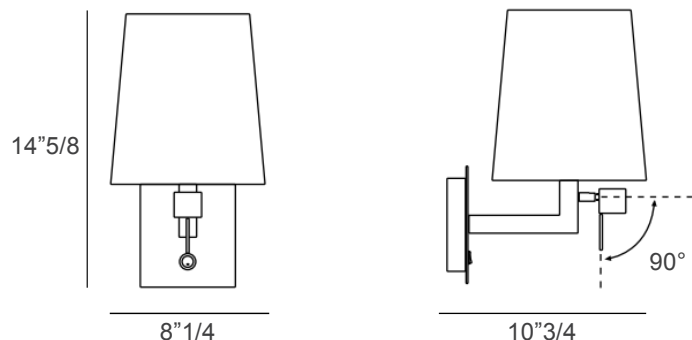

Heritage LED

Design: Contardi Studio

Description

Heritage Wall embodies Contardi's "White Shirt" philosophy with a tailored design that celebrates refined simplicity and timeless sophistication. Its clean lines and balanced proportions make it a stylish decorative solution that adapts effortlessly to residential, commercial, and hospitality settings. In addition to the main light bulb, it includes a LED module designed for more precise illumination, with a 90-degree rotation that allows flexible light direction and enhanced functionality. Sold as a set of two, the Heritage Wall Lamp is ideal for creating balanced arrangements and layered lighting effects. Perfect for bedside placement, corridors, and elegant lounge areas, it enhances curated family room furniture compositions with soft illumination and timeless decorative appeal. Made in Italy.

Dimensions

8"1/4W x 10"3/4D x 14"5/8H

Light source:

1x10W - E26 - LED light bulb + 1x3W - LED module - 550 Lm - 2700 K - CRI >90

Finishes & Materials

Structure: Metal.

Shade: Linen.