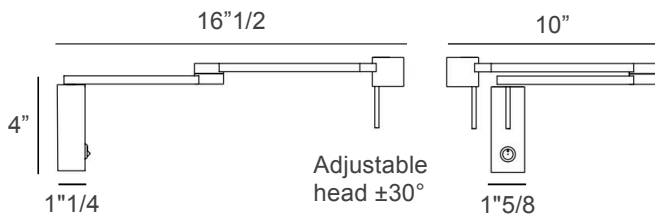

Designed for bedside use or direct installation on the headboard, Manhattan is characterized by a double-jointed arm that moves both on the axis of the base and at the joint between the two arms. This flexible structure allows highly adjustable positioning for personalized reading comfort, while the head itself is also adjustable up to ± 30 degrees for even greater precision. It also offers an optional fabric cable with plug of 78"3/4, with the possibility of exiting from either the back of the base or the bottom of the base. Its functional design integrates seamlessly into interiors styled with designer furniture, where performance and aesthetics are equally important.

Made in Italy.

Light source: 1x3W - LED module - 500 Lm - 2700 K - CRI >90

Finishes & Materials

Structure: Metal.

Manhattan

Dimensions

16"1/2W x 4"H x 10"D

Without switch

With switch

Optional cable with two possibilities

Bottom cable

Installation with fabric cable exiting from the bottom of the base, complete with plug

Back cable

Installation with fabric cable exiting from the back of the base, complete with plug.