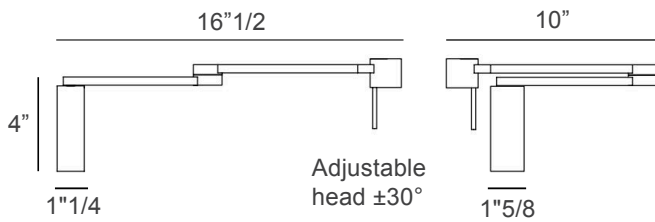

Designed for bedside use or direct installation on the headboard, Manhattan is characterized by a double-jointed arm that moves both on the axis of the base and at the joint between the two arms. This flexible structure allows highly adjustable positioning for personalized reading comfort, while the head itself is also adjustable up to ± 30 degrees for even greater precision. It also offers an optional fabric cable with plug of 78"3/4, with the possibility of exiting from either the back of the base or the bottom of the base. Its functional design integrates seamlessly into interiors styled with designer furniture, where performance and aesthetics are equally important.

Made in Italy.

Light source: 1x3W - LED module - 500 Lm - 2700 K - CRI >90

Finishes & Materials

Structure: Metal.

Manhattan

Dimensions

16"1/2W x 4"H x 10"D

Without switch

With switch

Optional cable with two possibilities

Bottom cable

Installation with fabric cable exiting from the bottom of the base, complete with plug

Back cable

Installation with fabric cable exiting from the back of the base, complete with plug.