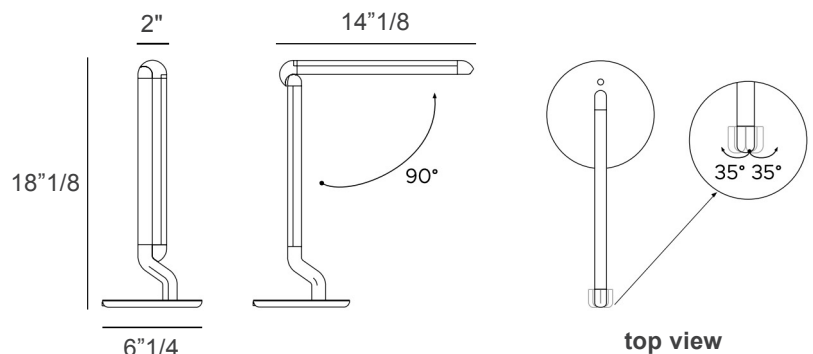

### *Description*

Inspired by the graceful movement of the woodpecker, the table lamp reinterprets functional lighting as a sculptural and interactive object.

The table version features a 90-degree opening from the side view, allowing the arm to extend smoothly for optimal task lighting. From the top view, the arm provides controlled lateral movement with a 35-degree rotation on each side, ensuring precise and ergonomic light direction.

### *Dimensions*

From 6"1/4D to 14"1/8D x 18"1/8H