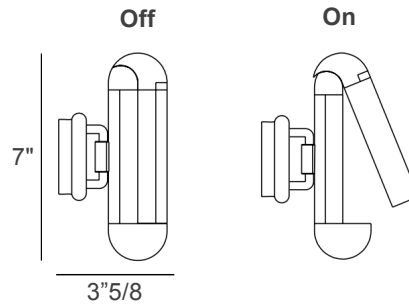

Available in both wall-mounted and table versions, the lamp features a carefully engineered structure that allows a 90-degree opening from the side view, ensuring optimal adjustability for focused lighting. From the top view, the rotating arms provide dual 90-degree movement, offering exceptional flexibility and personalized positioning. This premium functionality, combined with its elegant silhouette, makes it a perfect complement to interiors curated with designer furniture.

Made in Italy.

Light source: 1x3W - LED module - 500 Lm - 2.700 K - CRI >90

Finishes & Materials

Frame: Metal with Leather details.

Picchio

Dimensions

A) 3"D x 7"H

B) 3"5/8D x 7"H

A) Remote Driver

B) Driver on Board

Side view

Top view