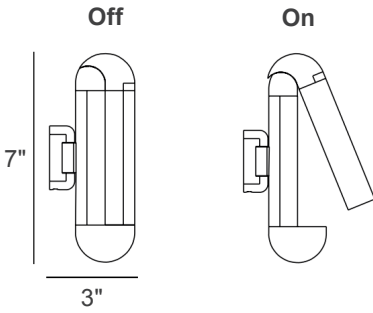

Available in both wall-mounted and table versions, the lamp features a carefully engineered structure that allows a 90-degree opening from the side view, ensuring optimal adjustability for focused lighting. From the top view, the rotating arms provide dual 90-degree movement, offering exceptional flexibility and personalized positioning. This premium functionality, combined with its elegant silhouette, makes it a perfect complement to interiors curated with designer furniture.

Made in Italy.

Light source: 1x3W - LED module - 500 Lm - 2.700 K - CRI >90

Finishes & Materials

Frame: Metal with Leather details.

Picchio

Dimensions

A) 3"D x 7"H

B) 3"5/8D x 7"H

A) Remote Driver

B) Driver on Board

Side view

Top view