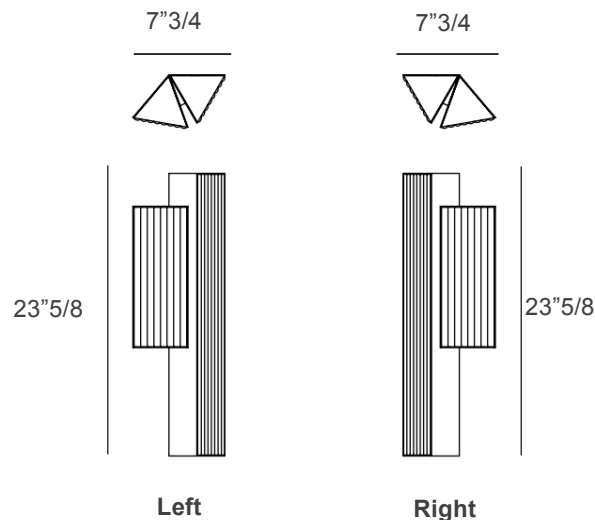

### *Description*

Defined by precious simplicity, the Stick Double wall lamp features a refined composition of triangular-section elements with pure, essential lines. Conceived as an art-gallery-inspired object, the double configuration enhances visual rhythm while maintaining a restrained and elegant presence. Ideal for placement on the sides of a mirror, the Stick Double wall lamp provides balanced illumination while adding sculptural character. The lamp uses LED technology custom-designed for its internal geometry, ensuring refined performance and visual consistency. Available in left or right orientation when facing the lamp. Made in Italy.

### *Dimensions*

7"3/4W x 23"5/8H

**Light source:** 1x13.5W + 1x27W - Custom LED - 3750 Lm - 2700 K - CRI >90 - IP44 - Triac Dimmer