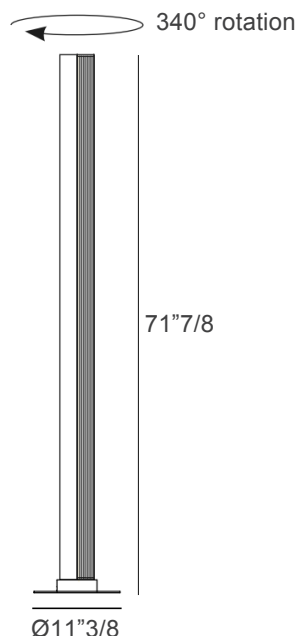

Stick

Design: Studiopepe

Description

Inspired by the purity of geometric forms, the Stick floor lamp originates from a simple triangular-section module repeated to create a striking yet minimal composition. The floor version emits a skillfully modulated light through a diffuser with a sophisticated ribbed glass effect, enclosed within a sleek metal structure. Resembling a monolithic form, the lamp can rotate up to 340 degrees, allowing both direct and indirect illumination depending on the desired atmosphere. Equipped with LED technology custom-designed for the lamp's internal geometry, Stick delivers efficient performance with a refined visual impact. The collection's rational yet playful character, both geometric and poetic, reflects a perfect synthesis of creative design and advanced technical expertise. Made in Italy.

Light source: 1x13.5W - Custom LED - 7500 Lm - 2700 K - CRI >90 - Dimmer on board

Dimensions

Ø11"3/8 x 71"7/8H | **Cable length:** 11"7/8 + 78"3/4

Finishes & Materials

Diffuser: Ribbed plexiglass.

Structure: Metal.