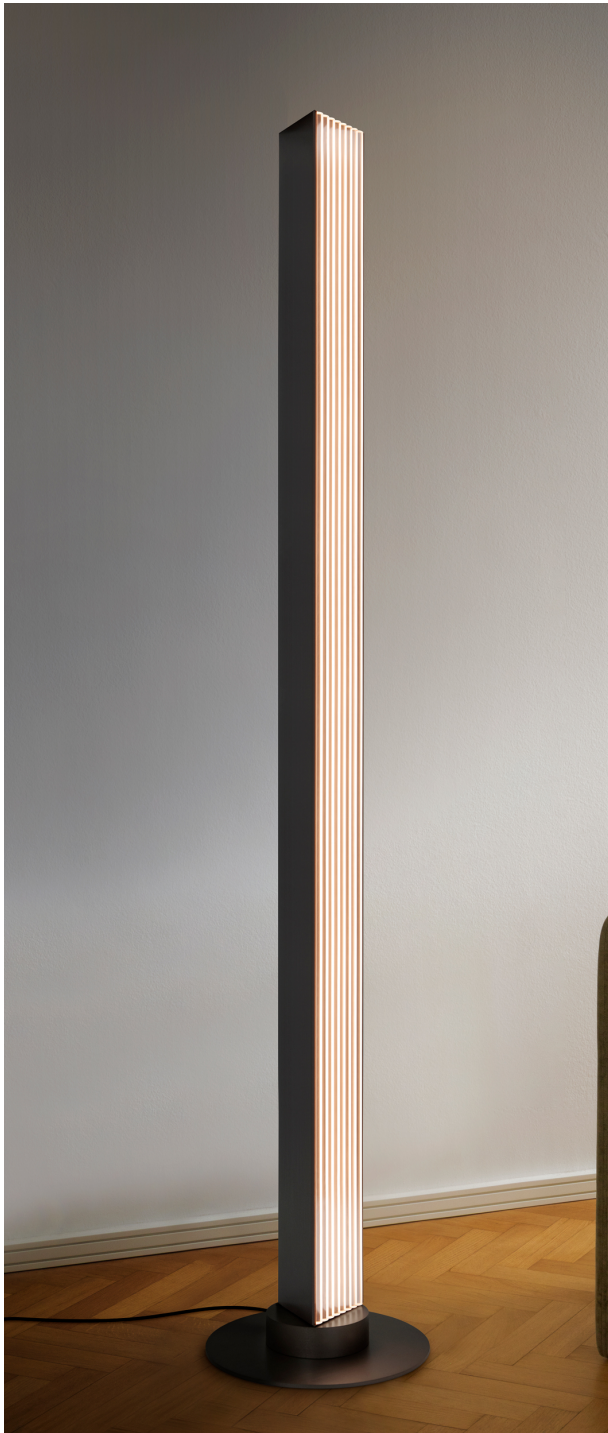

Stick

Design: Studiopepe

Description

Inspired by the purity of geometric forms, the Stick floor lamp originates from a simple triangular-section module repeated to create a striking yet minimal composition. The floor version emits a skillfully modulated light through a diffuser with a sophisticated ribbed glass effect, enclosed within a sleek metal structure. Resembling a monolithic form, the lamp can rotate up to 340 degrees, allowing both direct and indirect illumination depending on the desired atmosphere. Equipped with LED technology custom-designed for the lamp's internal geometry, Stick delivers efficient performance with a refined visual impact. The collection's rational yet playful character, both geometric and poetic, reflects a perfect synthesis of creative design and advanced technical expertise. Made in Italy.

Light source: 1x13.5W - Custom LED - 7500 Lm - 2700 K - CRI >90 - Dimmer on board

Dimensions

Ø11"3/8 x 71"7/8H | **Cable length:** 11"7/8 + 78"3/4

Finishes & Materials

Diffuser: Ribbed plexiglass.

Structure: Metal.

Cable: Fabric.