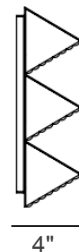

The Stick Trio wall version emits skillfully modulated light through a ribbed glass-effect diffuser contained within a sleek metal structure.

Characterized by minimal design and advanced technical craftsmanship, the Stick collection interprets lighting in its most artistic and evocative form. The lamp uses an LED module custom-made for its internal geometry, ensuring precise performance and refined visual continuity.

Made in Italy.

Dimensions

23"5/8W x 4"D x 14"1/8H

Light source: 3x27W - Custom LED - 7500 Lm - 2.700 K - CRI >90 - Triac Dimmer

Finishes & Materials

Diffuser: Ribbed plexiglass.

Structure: Metal.