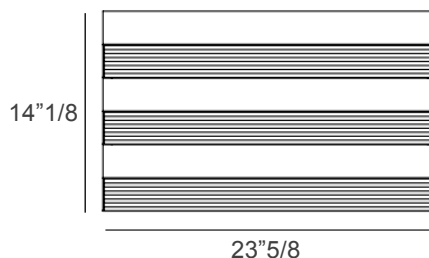

Made in Italy.

Dimensions

23"5/8W x 4"D x 14"1/8H

Light source: 3x27W - Custom LED - 7500 Lm - 2.700 K - CRI >90 - Triac Dimmer

Finishes & Materials

Diffuser: Ribbed plexiglass.

Structure: Metal.