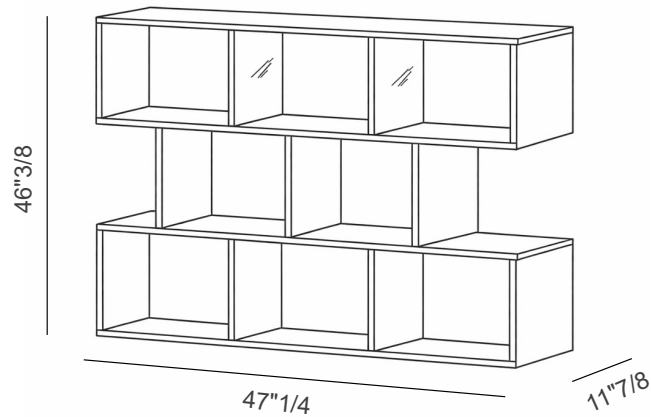

## Alberta Bookcase

---

### Dimensions

Size A: 47"1/4W x 11"7/8D x 46"3/8H

Size B: 47"1/4W x 11"7/8D x 76"3/4H

### Size A