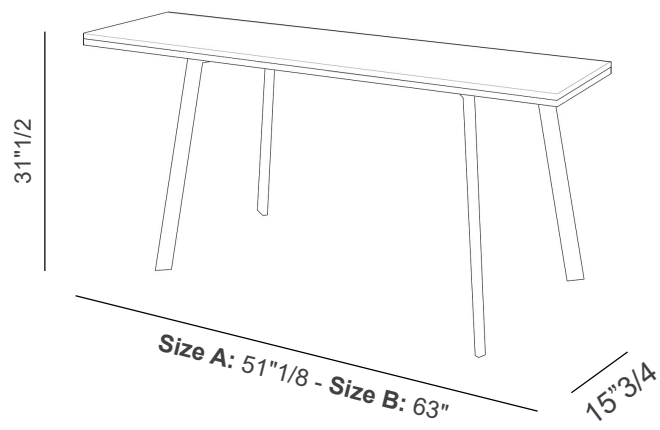

Ark Console

Dimensions

Size A: 51"1/8W x D:(15"3/4 / 31"1/2) x 31"1/2H

Size B: 63"W x D:(15"3/4 / 31"1/2) x 31"1/2H

Model: Ark Console

Closed