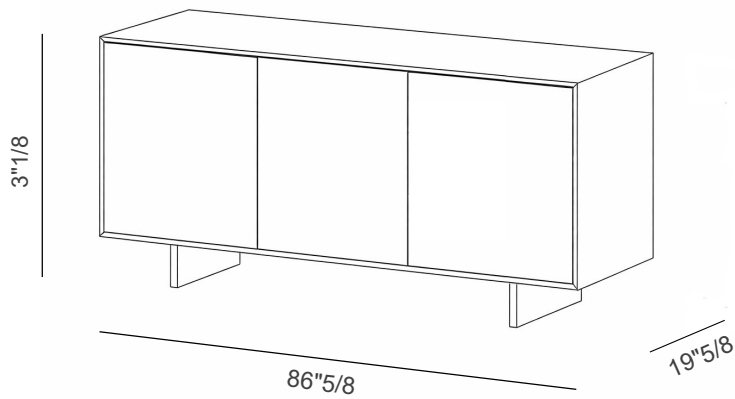

Aura Sideboard

Design: Sc & Partners

Description

Design is a true vocation for Ivano Antonello Italia, and the elegant Aura Sideboard expresses this through a light, simple, and rigorous form. Its identity is defined by a precise character, shaped by a combination of research, innovation in materials, and production technology, resulting in a contemporary piece with a clear design language. The unique Aura Sideboard comes with a structure in wood or lacquered wood, with doors and drawers in wood or lacquered wood featuring decorative details. The interior includes transparent crystal shelves, all supported by a steel base

Finishes & Materials

Frame: Wood

Drawer: Wood

Doors: Wood

Aura Sideboard

Dimensions

Size A: 70"7/8W x 20"7/8D x 30"H

Size B: 94"1/2W x 20"7/8D x 30"H

Size A

Size B