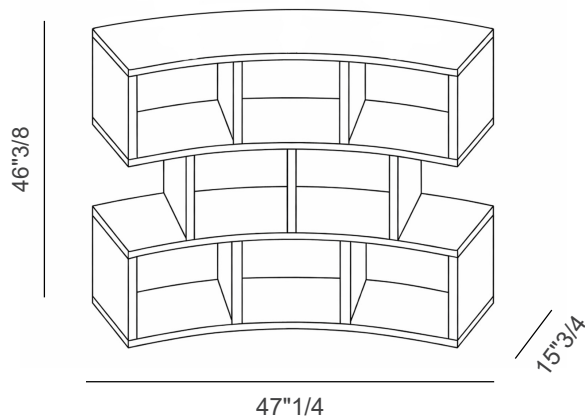

River Modular Bookcase

Design: Studio 28

Description

The unique River Modular Bookcase is a single, large-scale bookcase system designed to create alternative yet always functional solutions. Its modular structure allows for the development of compositions in different shapes, functions, and heights. The system also offers the flexibility to integrate different lacquer colors and finishes within the same composition, adapting to a variety of design needs.

Finishes & Materials

Structure: Wood

River Bookcase

Dimensions

Size A: 47"1/4W x 15"3/4W x 46"3/8H

Size B: 47"1/4W x 15"3/4W x 76"3/4H

Size A

Size B