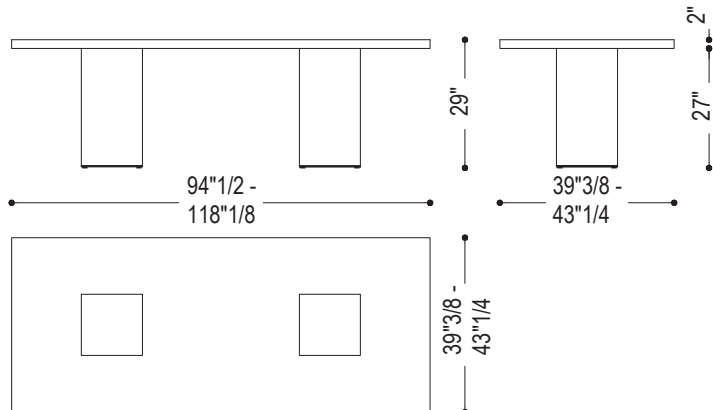

Boss Executive

Design: C.R.&S. RIVA1920

Description

The Boss Executive is a luxury solid wood table featuring a rectangular top composed of edge-glued staves. The structure is characterized by two cylindrical legs made from solid tree trunk sections that pass through the top, making the end-grain visible from above. Made in Italy.

Dimensions

Size A: 94"1/2W x 39"3/8D x 29"H or 29"1/2H
Size B: 94"1/2W x 43"1/4D x 29"H or 29"1/2H
Size C: 102"3/8W x 39"3/8D x 29"H or 29"1/2H
Size D: 102"3/8W x 43"1/4D x 29"H or 29"1/2H
Size E: 110"1/4W x 39"3/8D x 29"H or 29"1/2H
Size F: 110"1/4W x 43"1/4D x 29"H or 29"1/2H
Size G: 118"1/8W x 39"3/8D x 29"H or 29"1/2H
Size H: 118"1/8W x 43"1/4D x 29"H or 29"1/2H