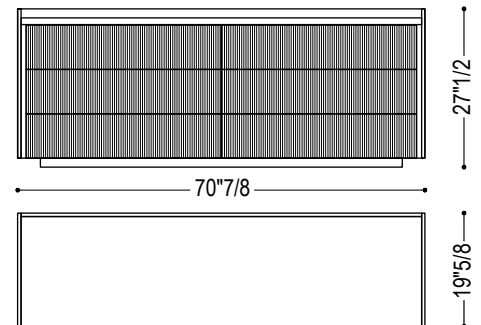

Revo Night

Design: Gabriele & Giuliano Cappelletti

Description

The Revo Night is a luxury dresser featuring a solid wood and blockboard frame with an integrated recessed top. The storage component consists of drawers assembled using traditional dovetail joints and equipped with high-performance metal runners for smooth operation.

Dimensions

Size A: 47"1/4W x 19"5/8D x 27"1/2H
Size B: 70"7/8W x 19"5/8D x 27"1/2H

Size A (3 drawers)

Size B (6 drawers)

Finishes and materials

Top: Solid Wood.
Drawers: Solid wood. Fresart or Smooth.