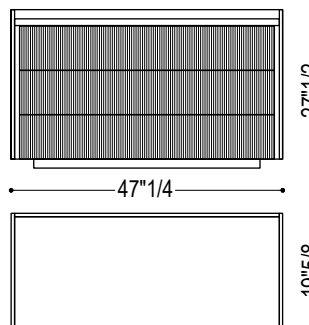

Revo Night

Design: Gabriele & Giuliano Cappelletti

Description

The Revo Night is a luxury dresser featuring a solid wood and blockboard frame with an integrated recessed top. The storage component consists of drawers assembled using traditional dovetail joints and equipped with high-performance metal runners for smooth operation.

Dimensions

Size A: 47"1/4W x 19"5/8D x 27"1/2H
Size B: 70"7/8W x 19"5/8D x 27"1/2H

Size A (3 drawers)

Size B (6 drawers)

Finishes and materials

Top: Solid Wood.
Drawers: Solid wood. Fresart or Smooth.