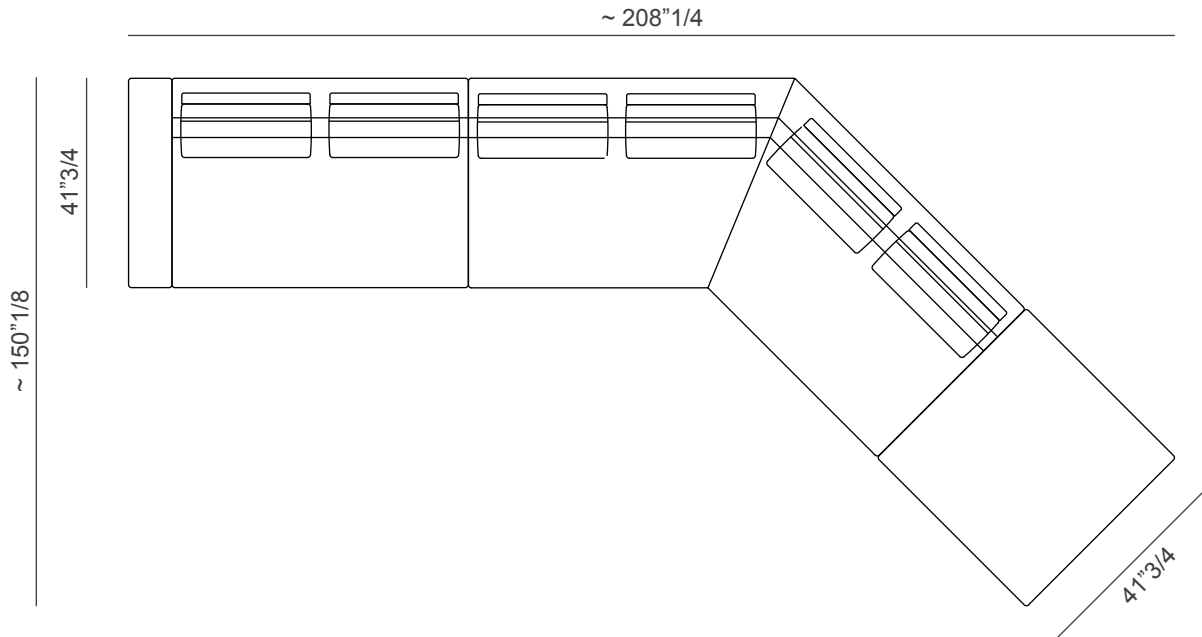

#### **Composition 2:**

198"W x 71"5/8D x 31"1/2H

Seat height: 15"3/4

Armrest height: 24"3/8

Tabletop height: 10"1/4

Chaise lounge with left armrest +  
2 Seats module with left coffee table +  
2 Seats module with right armrest

#### **Composition 3:**

~ 208"1/4W x 105"1/8D x 31"1/2H

Seat height: 15"3/4

Armrest height: 24"3/8

Tabletop height: 10"1/4

2 Seats module with left armrest +  
45° Corner module + Coffee table

#### **Composition 4:**

213"3/4W x 139"3/8D x 31"1/2H

Seat height: 15"3/4

Armrest height: 24"3/8

Tabletop height: 10"1/4

**2 Seats module with left armrest +  
Chaise lounge with left armrest +  
3 Seats module + Ottoman + Coffee table**

#### **Composition 5:**

177"1/8W x 147"5/8D x 31"1/2H

Seat height: 15"3/4

Armrest height: 24"3/8

Tabletop height: 10"1/4

2 Seats module with left coffee table +  
90° Corner module +  
2 Seats module +  
1 Seat module with right coffee table