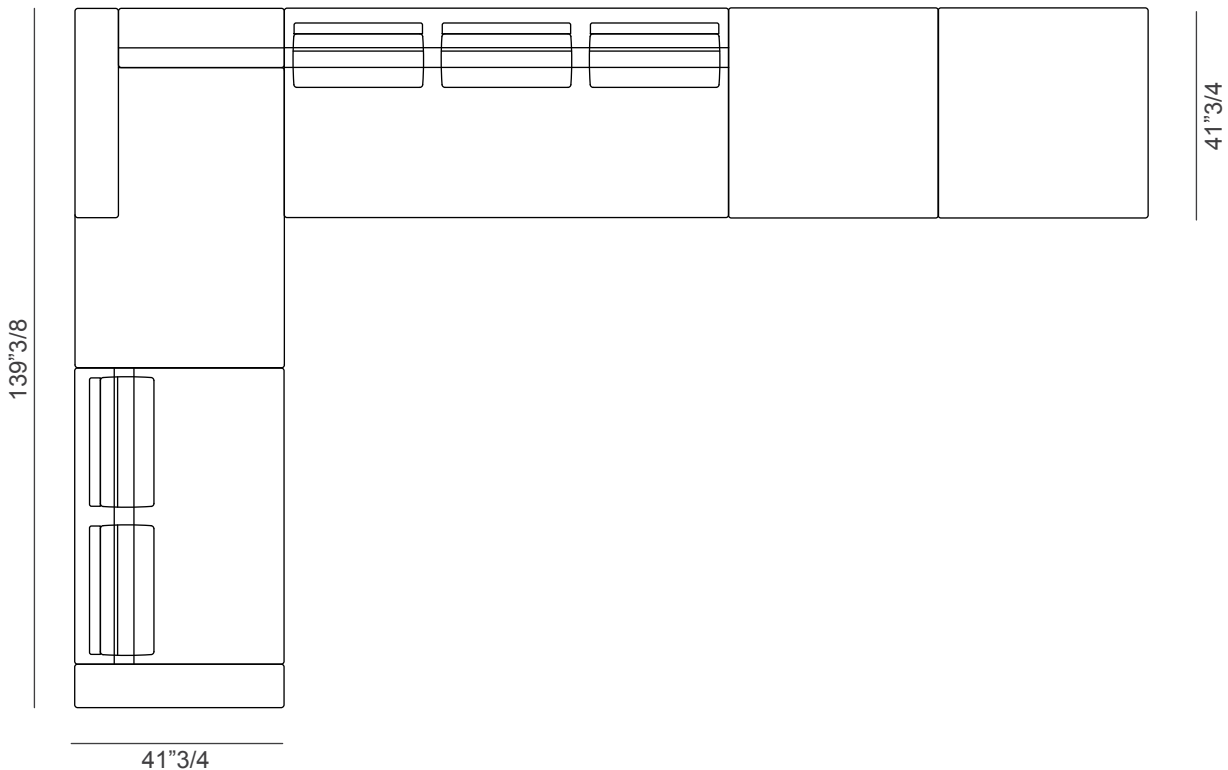

Saphir

Suggested compositions

Composition 4:

213"3/4W x 139"3/8D x 31"1/2H

Seat height: 15"3/4

Armrest height: 24"3/8

Tabletop height: 10"1/4

**2 Seats module with left armrest +
Chaise lounge with left armrest +
3 Seats module + Ottoman + Coffee table**

213"3/4