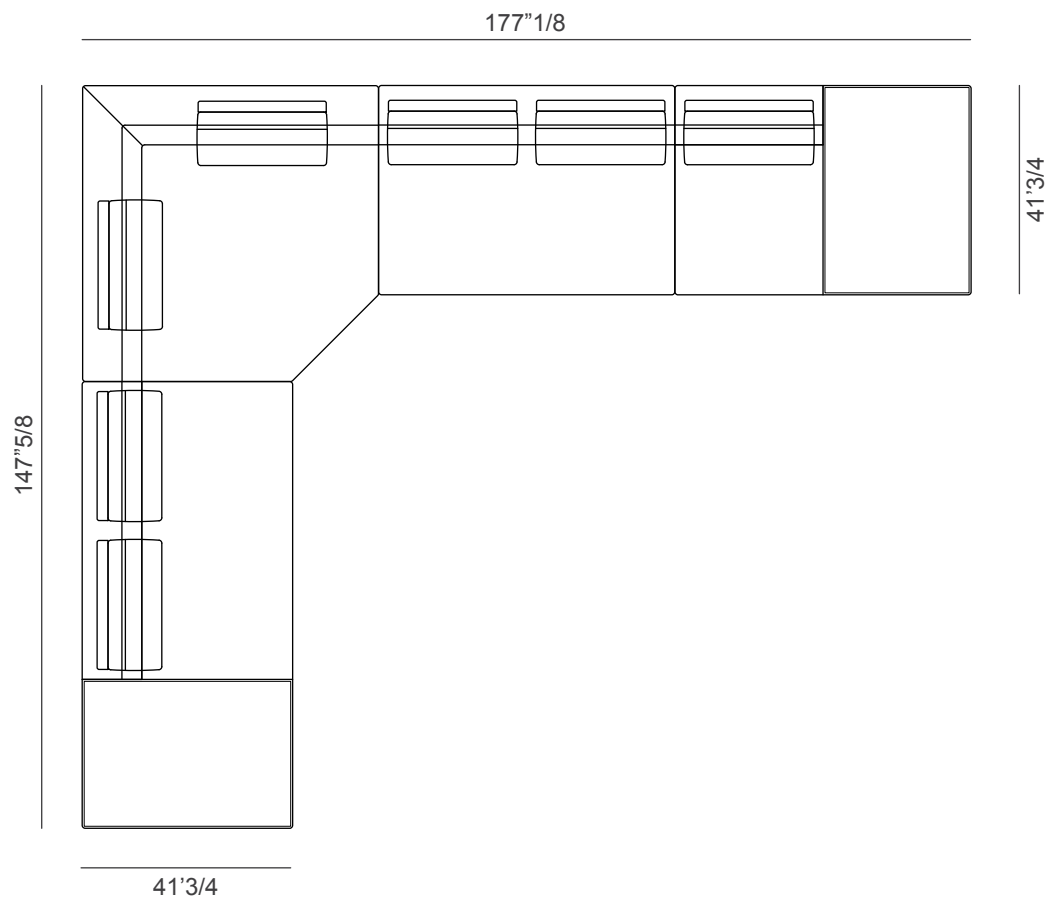

#### **Composition 2:**

198"W x 71"5/8D x 31"1/2H

Seat height: 15"3/4

Armrest height: 24"3/8

Tabletop height: 10"1/4

Chaise lounge with left armrest +  
2 Seats module with left coffee table +  
2 Seats module with right armrest

#### **Composition 3:**

~ 208"1/4W x 105"1/8D x 31"1/2H

Seat height: 15"3/4

Armrest height: 24"3/8

Tabletop height: 10"1/4

2 Seats module with left armrest +  
45° Corner module + Coffee table

#### **Composition 4:**

213"3/4W x 139"3/8D x 31"1/2H

Seat height: 15"3/4

Armrest height: 24"3/8

Tabletop height: 10"1/4

**2 Seats module with left armrest +  
Chaise lounge with left armrest +  
3 Seats module + Ottoman + Coffee table**

#### **Composition 5:**

177"1/8W x 147"5/8D x 31"1/2H

Seat height: 15"3/4

Armrest height: 24"3/8

Tabletop height: 10"1/4

2 Seats module with left coffee table +  
90° Corner module +  
2 Seats module +  
1 Seat module with right coffee table