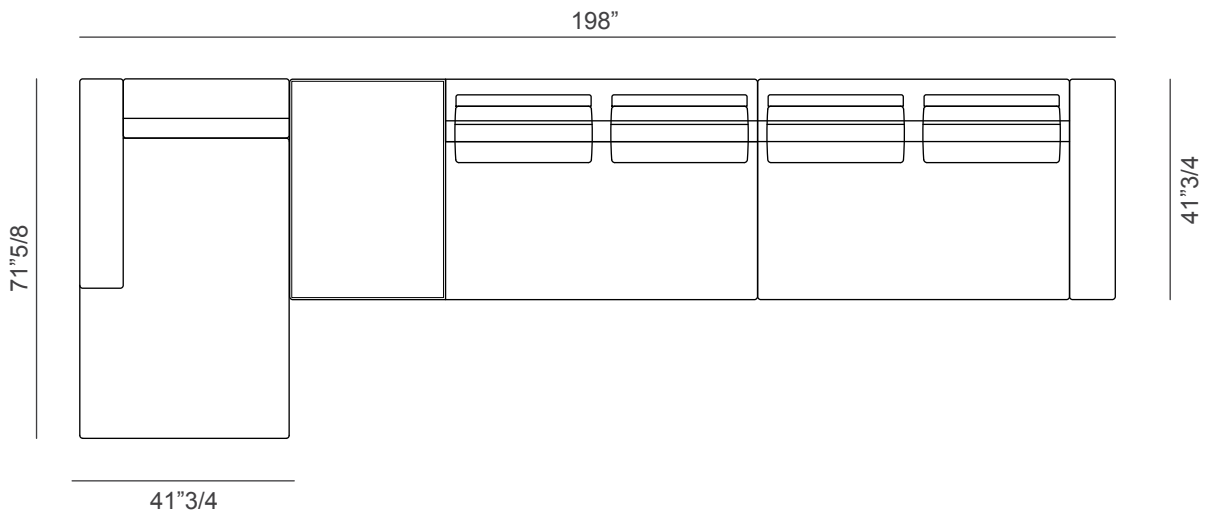

#### Composition 1:

139"W x 71"5/8D x 31"1/2H

Seat height: 15"3/4

Armrest height: 24"3/8

Chaise lounge with left armrest +  
3 Seats module with right armrest

#### **Composition 2:**

198"W x 71"5/8D x 31"1/2H

Seat height: 15"3/4

Armrest height: 24"3/8

Tabletop height: 10"1/4

Chaise lounge with left armrest +  
2 Seats module with left coffee table +  
2 Seats module with right armrest

#### **Composition 3:**

~ 208"1/4W x 105"1/8D x 31"1/2H

Seat height: 15"3/4

Armrest height: 24"3/8

Tabletop height: 10"1/4

2 Seats module with left armrest +  
45° Corner module + Coffee table

#### **Composition 5:**

177"1/8W x 147"5/8D x 31"1/2H

Seat height: 15"3/4

Armrest height: 24"3/8

Tabletop height: 10"1/4

2 Seats module with left coffee table +  
90° Corner module +  
2 Seats module +  
1 Seat module with right coffee table