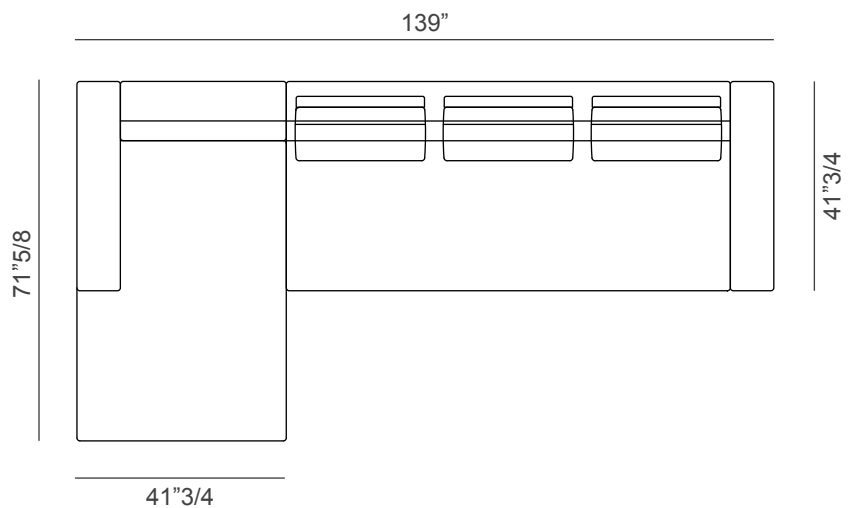

#### Composition 1:

139"W x 71"5/8D x 31"1/2H

Seat height: 15"3/4

Armrest height: 24"3/8

Chaise lounge with left armrest +  
3 Seats module with right armrest

#### **Composition 2:**

198"W x 71"5/8D x 31"1/2H

Seat height: 15"3/4

Armrest height: 24"3/8

Tabletop height: 10"1/4

Chaise lounge with left armrest +  
2 Seats module with left coffee table +  
2 Seats module with right armrest

#### **Composition 3:**

~ 208"1/4W x 105"1/8D x 31"1/2H

Seat height: 15"3/4

Armrest height: 24"3/8

Tabletop height: 10"1/4

2 Seats module with left armrest +  
45° Corner module + Coffee table

#### **Composition 5:**

177"1/8W x 147"5/8D x 31"1/2H

Seat height: 15"3/4

Armrest height: 24"3/8

Tabletop height: 10"1/4

2 Seats module with left coffee table +  
90° Corner module +  
2 Seats module +  
1 Seat module with right coffee table