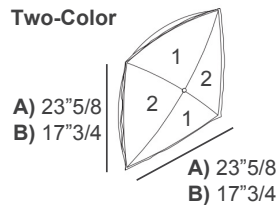

114"1/8 - 127"1/2

39" - 45"5/8

Nuvola

F) Left hand

105"1/2 - 118"7/8

60"1/4 - 67"

F) Right hand

105"1/2 - 118"7/8

60"1/4 - 67"

G) Left hand

117"3/8 - 130"5/8

60"1/4 - 67"

G) Right hand

117"3/8 - 130"5/8

60"1/4 - 67"

Optional decorative cushions

Two-Color:

- A) 23"5/8W x 23"5/8H - **Cod. C1**
- B) 17"3/4W x 17"3/4H - **Cod. C2**
- C) 27"1/2W x 11"7/8H - **Cod. C3**
- D) Ø19"5/8 - **Cod. CT**

Two-Color

Please note:

The sections marked with the number 1 may be in one color, and the sections marked with the number 2 will be in a different color.