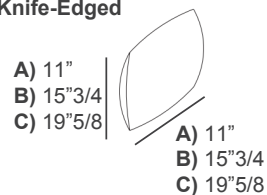

114"1/8 - 127"1/2

39" - 45"5/8

Nuvola

F) Left hand

105"1/2 - 118"7/8

60"1/4 - 67"

F) Right hand

105"1/2 - 118"7/8

60"1/4 - 67"

G) Left hand

117"3/8 - 130"5/8

60"1/4 - 67"

G) Right hand

117"3/8 - 130"5/8

60"1/4 - 67"

Optional decorative cushions

Two-Color:

- A) 23"5/8W x 23"5/8H - **Cod. C1**
- B) 17"3/4W x 17"3/4H - **Cod. C2**
- C) 27"1/2W x 11"7/8H - **Cod. C3**
- D) Ø19"5/8 - **Cod. CT**

Two-Color

Please note:

The sections marked with the number 1 may be in one color, and the sections marked with the number 2 will be in a different color.

Knife-Edged:

- A) 11"W x 11"H - **Cod. C4**
- B) 15"3/4W x 15"3/4H - **Cod. C5**
- C) 19"5/8W x 19"5/8H - **Cod. C9**
- D) 27"1/2W x 11"7/8H - **Cod. 10**

Knife-Edged

Box-Edged

Box-Edged:

- 19"5/8W x 19"5/8H - **Cod. C50**