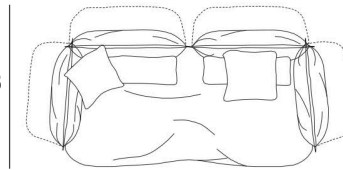

Upholstery: Fabric or Leather.

Frame & Feet: Steel.

Nuvola

Dimensions

- A) Two-Seater: 71"5/8W - 85"W x 39"D - 45"5/8D x 33"7/8H
- B) Two-Seater: 79"1/2W - 93"W x 39"D - 45"5/8D x 33"7/8H
- C) Three-Seater: 87"3/8W - 100"7/8W x 39"D - 45"5/8D x 33"7/8H
- D) Maxi: 102"3/8W - 115"3/4W x 39"D - 45"5/8D x 33"7/8H
- E) Extra-Large: 114"1/8W - 127"1/2W x 39"D - 45"5/8D x 33"7/8H
- F) Three-Seater with Chaise: 105"1/2W - 118"7/8W x 60"1/4D - 67"D x 33"7/8H
- G) Extra-Large with Chaise: 117"3/8W - 130"5/8W x 60"1/4D - 67"D x 33"7/8H

Seat height: 17"

Seat depth: 28"3/8

Inner stitching reference

A)

71"5/8 - 85"

39" - 45"5/8

B)

79"1/2 - 93"

39" - 45"5/8

C)

87"3/8 - 100"7/8

39" - 45"5/8

D)

102"3/8 - 115"3/4

39" - 45"5/8

E)