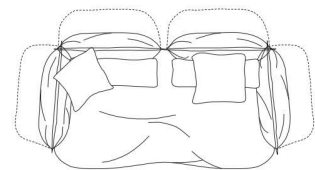

Upholstery: Fabric or Leather.

Frame & Feet: Steel.

Nuvola

Dimensions

- A) Two-Seater: 71"5/8W - 85"W x 39"D - 45"5/8D x 33"7/8H
- B) Two-Seater: 79"1/2W - 93"W x 39"D - 45"5/8D x 33"7/8H
- C) Three-Seater: 87"3/8W - 100"7/8W x 39"D - 45"5/8D x 33"7/8H
- D) Maxi: 102"3/8W - 115"3/4W x 39"D - 45"5/8D x 33"7/8H
- E) Extra-Large: 114"1/8W - 127"1/2W x 39"D - 45"5/8D x 33"7/8H
- F) Three-Seater with Chaise: 105"1/2W - 118"7/8W x 60"1/4D - 67"D x 33"7/8H
- G) Extra-Large with Chaise: 117"3/8W - 130"5/8W x 60"1/4D - 67"D x 33"7/8H

Seat height: 17"

Seat depth: 28"3/8

Inner stitching reference

A)

71"5/8 - 85"

39" - 45"5/8

B)

79"1/2 - 93"

39" - 45"5/8

C)

87"3/8 - 100"7/8

39" - 45"5/8

D)

102"3/8 - 115"3/4

39" - 45"5/8

E)