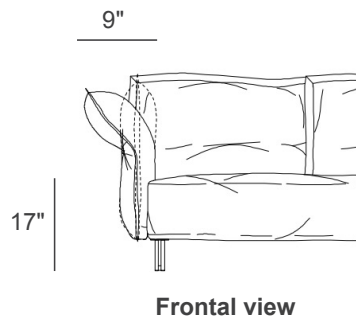

Upholstery: Fabric or Leather.

Frame & Feet: Steel.

Nuvola

Dimensions

- A) Two-Seater: 71"5/8W - 85"W x 39"D - 45"5/8D x 33"7/8H
- B) Two-Seater: 79"1/2W - 93"W x 39"D - 45"5/8D x 33"7/8H
- C) Three-Seater: 87"3/8W - 100"7/8W x 39"D - 45"5/8D x 33"7/8H
- D) Maxi: 102"3/8W - 115"3/4W x 39"D - 45"5/8D x 33"7/8H
- E) Extra-Large: 114"1/8W - 127"1/2W x 39"D - 45"5/8D x 33"7/8H
- F) Three-Seater with Chaise: 105"1/2W - 118"7/8W x 60"1/4D - 67"D x 33"7/8H
- G) Extra-Large with Chaise: 117"3/8W - 130"5/8W x 60"1/4D - 67"D x 33"7/8H

Seat height: 17"

Seat depth: 28"3/8

Inner stitching reference

A)

71"5/8 - 85"

39" - 45"5/8

B)

79"1/2 - 93"

60"1/4 - 67"

G) Left hand

117"3/8 - 130"5/8

60"1/4 - 67"

G) Right hand

117"3/8 - 130"5/8

60"1/4 - 67"

Optional decorative cushions

Two-Color:

- A) 23"5/8W x 23"5/8H - **Cod. C1**
- B) 17"3/4W x 17"3/4H - **Cod. C2**
- C) 27"1/2W x 11"7/8H - **Cod. C3**
- D) Ø19"5/8 - **Cod. CT**

Two-Color

Please note:

The sections marked with the number 1 may be in one color, and the sections marked with the number 2 will be in a different color.