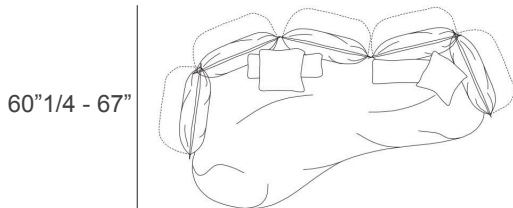

Seat height: 17"

Seat depth: 28"3/8

Inner stitching reference

A)

71"5/8 - 85"

39" - 45"5/8

B)

79"1/2 - 93"

114"1/8 - 127"1/2

39" - 45"5/8

Nuvola

F) Left hand

105"1/2 - 118"7/8

60"1/4 - 67"

F) Right hand

105"1/2 - 118"7/8

60"1/4 - 67"

G) Left hand

117"3/8 - 130"5/8

60"1/4 - 67"

G) Right hand

117"3/8 - 130"5/8

60"1/4 - 67"

Optional decorative cushions

Two-Color:

- A) 23"5/8W x 23"5/8H - **Cod. C1**
- B) 17"3/4W x 17"3/4H - **Cod. C2**
- C) 27"1/2W x 11"7/8H - **Cod. C3**
- D) Ø19"5/8 - **Cod. CT**

Two-Color

Please note:

The sections marked with the number 1 may be in one color, and the sections marked with the number 2 will be in a different color.