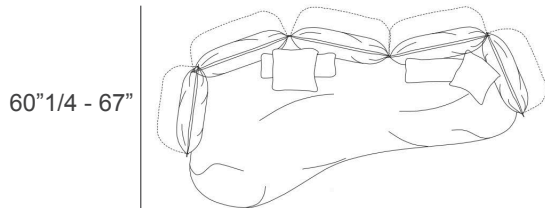

Seat height: 17"

Seat depth: 28"3/8

Inner stitching reference

A)

71"5/8 - 85"

39" - 45"5/8

B)

79"1/2 - 93"

114"1/8 - 127"1/2

39" - 45"5/8

Nuvola

F) Left hand

105"1/2 - 118"7/8

60"1/4 - 67"

F) Right hand

105"1/2 - 118"7/8

60"1/4 - 67"

G) Left hand

117"3/8 - 130"5/8

60"1/4 - 67"

G) Right hand

117"3/8 - 130"5/8

60"1/4 - 67"

Optional decorative cushions

Two-Color:

- A) 23"5/8W x 23"5/8H - **Cod. C1**
- B) 17"3/4W x 17"3/4H - **Cod. C2**
- C) 27"1/2W x 11"7/8H - **Cod. C3**
- D) Ø19"5/8 - **Cod. CT**

Two-Color

Please note:

The sections marked with the number 1 may be in one color, and the sections marked with the number 2 will be in a different color.