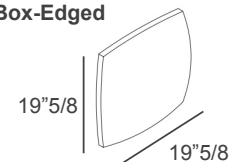

114"1/8 - 127"1/2

39" - 45"5/8

Nuvola

F) Left hand

105"1/2 - 118"7/8

60"1/4 - 67"

F) Right hand

105"1/2 - 118"7/8

60"1/4 - 67"

G) Left hand

117"3/8 - 130"5/8

60"1/4 - 67"

G) Right hand

117"3/8 - 130"5/8

60"1/4 - 67"

Optional decorative cushions

Two-Color:

- A) 23"5/8W x 23"5/8H - **Cod. C1**
- B) 17"3/4W x 17"3/4H - **Cod. C2**
- C) 27"1/2W x 11"7/8H - **Cod. C3**
- D) Ø19"5/8 - **Cod. CT**

Two-Color

Please note:

The sections marked with the number 1 may be in one color, and the sections marked with the number 2 will be in a different color.

Knife-Edged:

- A) 11"W x 11"H - **Cod. C4**
- B) 15"3/4W x 15"3/4H - **Cod. C5**
- C) 19"5/8W x 19"5/8H - **Cod. C9**
- D) 27"1/2W x 11"7/8H - **Cod. 10**

Knife-Edged

Box-Edged

Box-Edged:

- 19"5/8W x 19"5/8H - **Cod. C50**