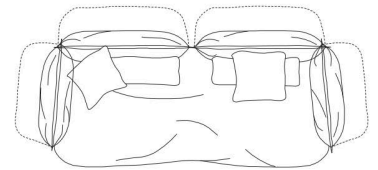

C)

87"3/8 - 100"7/8

39" - 45"5/8