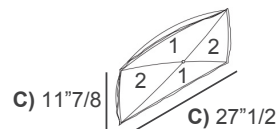

114"1/8 - 127"1/2

39" - 45"5/8

Nuvola

F) Left hand

105"1/2 - 118"7/8

60"1/4 - 67"

F) Right hand

105"1/2 - 118"7/8

60"1/4 - 67"

G) Left hand

117"3/8 - 130"5/8

60"1/4 - 67"

G) Right hand

117"3/8 - 130"5/8

60"1/4 - 67"

Optional decorative cushions

Two-Color:

- A) 23"5/8W x 23"5/8H - **Cod. C1**
- B) 17"3/4W x 17"3/4H - **Cod. C2**
- C) 27"1/2W x 11"7/8H - **Cod. C3**
- D) Ø19"5/8 - **Cod. CT**

Two-Color

Please note:

The sections marked with the number 1 may be in one color, and the sections marked with the number 2 will be in a different color.