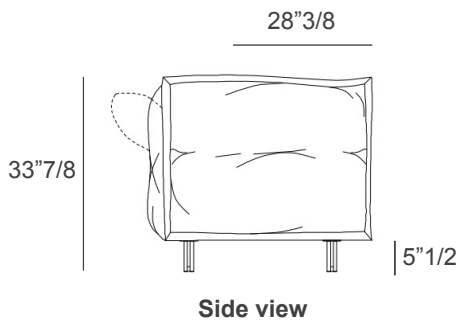

Upholstery: Fabric or Leather.

Frame & Feet: Steel.

Nuvola

Dimensions

- A) Two-Seater: 71"5/8W - 85"W x 39"D - 45"5/8D x 33"7/8H
- B) Two-Seater: 79"1/2W - 93"W x 39"D - 45"5/8D x 33"7/8H
- C) Three-Seater: 87"3/8W - 100"7/8W x 39"D - 45"5/8D x 33"7/8H
- D) Maxi: 102"3/8W - 115"3/4W x 39"D - 45"5/8D x 33"7/8H
- E) Extra-Large: 114"1/8W - 127"1/2W x 39"D - 45"5/8D x 33"7/8H
- F) Three-Seater with Chaise: 105"1/2W - 118"7/8W x 60"1/4D - 67"D x 33"7/8H
- G) Extra-Large with Chaise: 117"3/8W - 130"5/8W x 60"1/4D - 67"D x 33"7/8H

Seat height: 17"

Seat depth: 28"3/8

Inner stitching reference

A)

71"5/8 - 85"

39" - 45"5/8

B)

79"1/2 - 93"

60"1/4 - 67"

G) Left hand

117"3/8 - 130"5/8

60"1/4 - 67"

G) Right hand

117"3/8 - 130"5/8

60"1/4 - 67"

Optional decorative cushions

Two-Color:

- A) 23"5/8W x 23"5/8H - **Cod. C1**
- B) 17"3/4W x 17"3/4H - **Cod. C2**
- C) 27"1/2W x 11"7/8H - **Cod. C3**
- D) Ø19"5/8 - **Cod. CT**

Two-Color

Please note:

The sections marked with the number 1 may be in one color, and the sections marked with the number 2 will be in a different color.