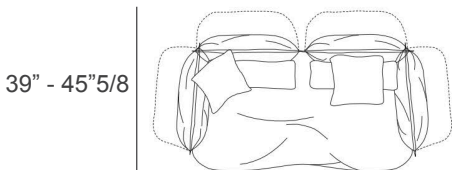

### Dimensions

- A) Two-Seater: 71"5/8W - 85"W x 39"D - 45"5/8D x 33"7/8H
- B) Two-Seater: 79"1/2W - 93"W x 39"D - 45"5/8D x 33"7/8H
- C) Three-Seater: 87"3/8W - 100"7/8W x 39"D - 45"5/8D x 33"7/8H
- D) Maxi: 102"3/8W - 115"3/4W x 39"D - 45"5/8D x 33"7/8H
- E) Extra-Large: 114"1/8W - 127"1/2W x 39"D - 45"5/8D x 33"7/8H
- F) Three-Seater with Chaise: 105"1/2W - 118"7/8W x 60"1/4D - 67"D x 33"7/8H
- G) Extra-Large with Chaise: 117"3/8W - 130"5/8W x 60"1/4D - 67"D x 33"7/8H

Seat height: 17"

Seat depth: 28"3/8

Inner stitching reference

A)

71"5/8 - 85"

B)

79"1/2 - 93"

C)

87"3/8 - 100"7/8

D)

102"3/8 - 115"3/4

E)

114"1/8 - 127"1/2

## Nuvola

F) Left hand

105"1/2 - 118"7/8

60"1/4 - 67"

F) Right hand

105"1/2 - 118"7/8

60"1/4 - 67"

G) Left hand