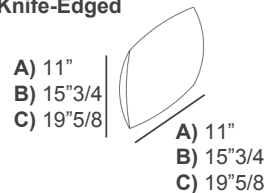

Knife-Edged