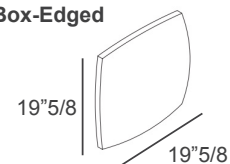

Box-Edged

Box-Edged:

- 19"5/8W x 19"5/8H - **Cod. C50**