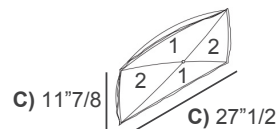

Two-Color

Please note:

The sections marked with the number 1 may be in one color, and the sections marked with the number 2 will be in a different color.

Knife-Edged:

- A) 11"W x 11"H - **Cod. C4**
- B) 15"3/4W x 15"3/4H - **Cod. C5**
- C) 19"5/8W x 19"5/8H - **Cod. C9**
- D) 27"1/2W x 11"7/8H - **Cod. 10**