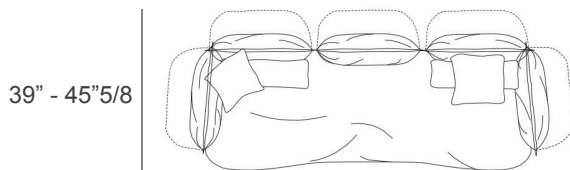

### Dimensions

- A) Two-Seater: 71"5/8W - 85"W x 39"D - 45"5/8D x 33"7/8H
- B) Two-Seater: 79"1/2W - 93"W x 39"D - 45"5/8D x 33"7/8H
- C) Three-Seater: 87"3/8W - 100"7/8W x 39"D - 45"5/8D x 33"7/8H
- D) Maxi: 102"3/8W - 115"3/4W x 39"D - 45"5/8D x 33"7/8H
- E) Extra-Large: 114"1/8W - 127"1/2W x 39"D - 45"5/8D x 33"7/8H
- F) Three-Seater with Chaise: 105"1/2W - 118"7/8W x 60"1/4D - 67"D x 33"7/8H
- G) Extra-Large with Chaise: 117"3/8W - 130"5/8W x 60"1/4D - 67"D x 33"7/8H

Seat height: 17"

Seat depth: 28"3/8

Inner stitching reference

A)

71"5/8 - 85"

B)

79"1/2 - 93"

C)

87"3/8 - 100"7/8

D)

102"3/8 - 115"3/4

E)

114"1/8 - 127"1/2

## Nuvola

F) Left hand

105"1/2 - 118"7/8

60"1/4 - 67"

F) Right hand

105"1/2 - 118"7/8

60"1/4 - 67"

G) Left hand