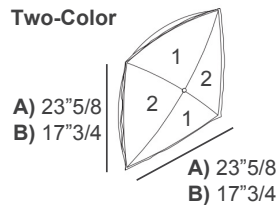

Two-Color

Please note:

The sections marked with the number 1 may be in one color, and the sections marked with the number 2 will be in a different color.

Knife-Edged:

- A) 11"W x 11"H - **Cod. C4**
- B) 15"3/4W x 15"3/4H - **Cod. C5**
- C) 19"5/8W x 19"5/8H - **Cod. C9**
- D) 27"1/2W x 11"7/8H - **Cod. 10**