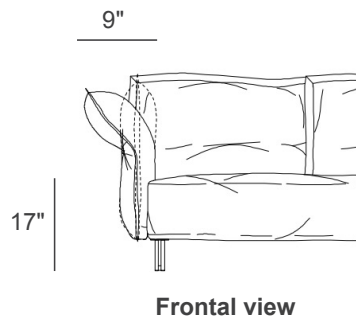

### Dimensions

- A) Two-Seater: 71"5/8W - 85"W x 39"D - 45"5/8D x 33"7/8H
- B) Two-Seater: 79"1/2W - 93"W x 39"D - 45"5/8D x 33"7/8H
- C) Three-Seater: 87"3/8W - 100"7/8W x 39"D - 45"5/8D x 33"7/8H
- D) Maxi: 102"3/8W - 115"3/4W x 39"D - 45"5/8D x 33"7/8H
- E) Extra-Large: 114"1/8W - 127"1/2W x 39"D - 45"5/8D x 33"7/8H
- F) Three-Seater with Chaise: 105"1/2W - 118"7/8W x 60"1/4D - 67"D x 33"7/8H
- G) Extra-Large with Chaise: 117"3/8W - 130"5/8W x 60"1/4D - 67"D x 33"7/8H

Seat height: 17"

Seat depth: 28"3/8

Inner stitching reference

A)

71"5/8 - 85"

B)

79"1/2 - 93"

C)