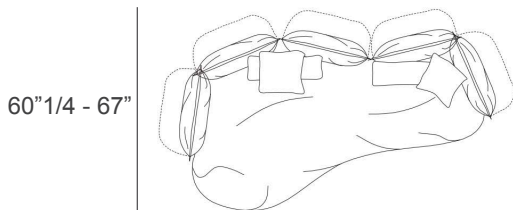

### Dimensions

- A) Two-Seater: 71"5/8W - 85"W x 39"D - 45"5/8D x 33"7/8H
- B) Two-Seater: 79"1/2W - 93"W x 39"D - 45"5/8D x 33"7/8H
- C) Three-Seater: 87"3/8W - 100"7/8W x 39"D - 45"5/8D x 33"7/8H
- D) Maxi: 102"3/8W - 115"3/4W x 39"D - 45"5/8D x 33"7/8H
- E) Extra-Large: 114"1/8W - 127"1/2W x 39"D - 45"5/8D x 33"7/8H
- F) Three-Seater with Chaise: 105"1/2W - 118"7/8W x 60"1/4D - 67"D x 33"7/8H
- G) Extra-Large with Chaise: 117"3/8W - 130"5/8W x 60"1/4D - 67"D x 33"7/8H

Seat height: 17"

Seat depth: 28"3/8

Inner stitching reference

A)

71"5/8 - 85"

B)

79"1/2 - 93"

C)

87"3/8 - 100"7/8

D)

102"3/8 - 115"3/4

E)

114"1/8 - 127"1/2

## Nuvola

F) Left hand

105"1/2 - 118"7/8

60"1/4 - 67"

F) Right hand

105"1/2 - 118"7/8

60"1/4 - 67"

G) Left hand