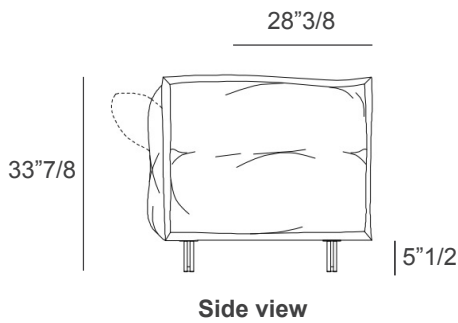

### Dimensions

- A) Two-Seater: 71"5/8W - 85"W x 39"D - 45"5/8D x 33"7/8H
- B) Two-Seater: 79"1/2W - 93"W x 39"D - 45"5/8D x 33"7/8H
- C) Three-Seater: 87"3/8W - 100"7/8W x 39"D - 45"5/8D x 33"7/8H
- D) Maxi: 102"3/8W - 115"3/4W x 39"D - 45"5/8D x 33"7/8H
- E) Extra-Large: 114"1/8W - 127"1/2W x 39"D - 45"5/8D x 33"7/8H
- F) Three-Seater with Chaise: 105"1/2W - 118"7/8W x 60"1/4D - 67"D x 33"7/8H
- G) Extra-Large with Chaise: 117"3/8W - 130"5/8W x 60"1/4D - 67"D x 33"7/8H

Seat height: 17"

Seat depth: 28"3/8

Inner stitching reference

A)

71"5/8 - 85"

B)

79"1/2 - 93"

C)