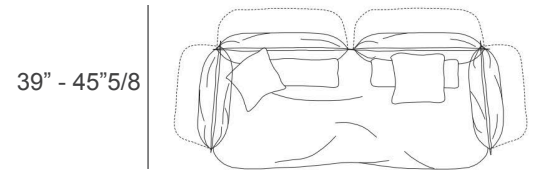

C)

87"3/8 - 100"7/8