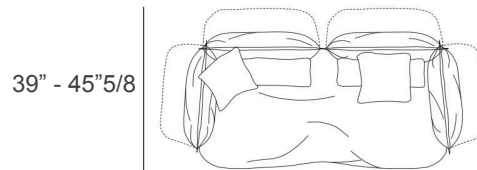

### Dimensions

- A) Two-Seater: 71"5/8W - 85"W x 39"D - 45"5/8D x 33"7/8H
- B) Two-Seater: 79"1/2W - 93"W x 39"D - 45"5/8D x 33"7/8H
- C) Three-Seater: 87"3/8W - 100"7/8W x 39"D - 45"5/8D x 33"7/8H
- D) Maxi: 102"3/8W - 115"3/4W x 39"D - 45"5/8D x 33"7/8H
- E) Extra-Large: 114"1/8W - 127"1/2W x 39"D - 45"5/8D x 33"7/8H
- F) Three-Seater with Chaise: 105"1/2W - 118"7/8W x 60"1/4D - 67"D x 33"7/8H
- G) Extra-Large with Chaise: 117"3/8W - 130"5/8W x 60"1/4D - 67"D x 33"7/8H

Seat height: 17"

Seat depth: 28"3/8

Inner stitching reference

A)

71"5/8 - 85"

B)

79"1/2 - 93"

C)

87"3/8 - 100"7/8

D)

102"3/8 - 115"3/4

E)

114"1/8 - 127"1/2

## Nuvola

F) Left hand

105"1/2 - 118"7/8

60"1/4 - 67"

F) Right hand

105"1/2 - 118"7/8

60"1/4 - 67"

G) Left hand