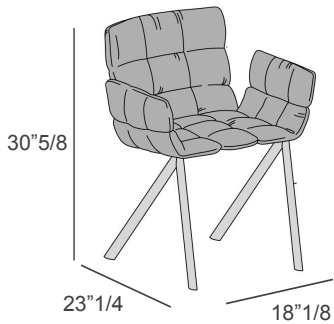

## *Finishes & Materials*

**Seat:** Fabric or Leather.

**Structure:** Metal or Wood.

### Dimensions

18"1/8W x 23"1/4D x 30"5/8H

Quilted Seat - Metal Legs

Quilted Seat - Wooden Legs

Smooth Seat - Metal Legs

Smooth Seat - Wooden Legs

Wooden Seat - Metal Legs

Wooden Seat - Wooden Legs