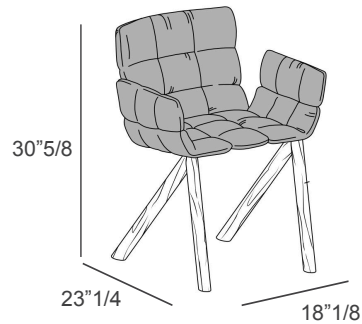

## *Finishes & Materials*

**Seat:** Fabric or Leather.

**Structure:** Metal or Wood.

## Mezz'aria

### Dimensions

18"1/8W x 23"1/4D x 30"5/8H

Quilted Seat - Metal Legs

Quilted Seat - Wooden Legs

Smooth Seat - Metal Legs

Smooth Seat - Wooden Legs

Wooden Seat - Metal Legs

Wooden Seat - Wooden Legs