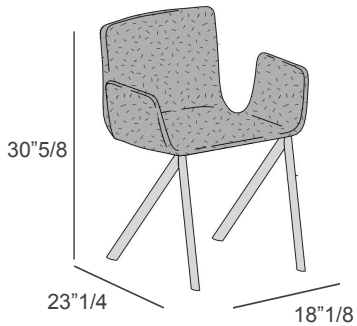

## Mezz'aria

### Dimensions

18"1/8W x 23"1/4D x 30"5/8H

Quilted Seat - Metal Legs

Quilted Seat - Wooden Legs

Smooth Seat - Metal Legs

Smooth Seat - Wooden Legs

Wooden Seat - Metal Legs

Wooden Seat - Wooden Legs