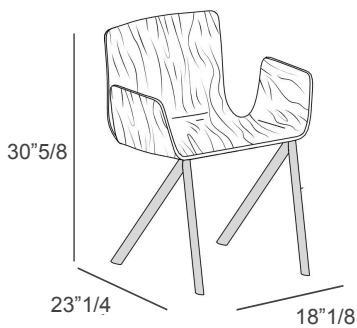

## Mezz'aria

### Dimensions

18"1/8W x 23"1/4D x 30"5/8H

Quilted Seat - Metal Legs

Quilted Seat - Wooden Legs

Smooth Seat - Metal Legs

Smooth Seat - Wooden Legs

Wooden Seat - Metal Legs

Wooden Seat - Wooden Legs