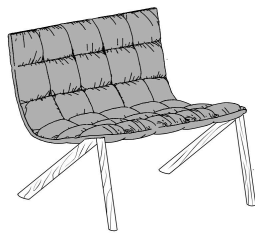

Mezz'aria

Design: Daniele Lago

Description

The Mezz'aria suspended lounge chair redefines comfort through a bold, gravity-defying design, distinguished by its pronounced cantilevered seat. This striking overhang creates a sensation of lightness while maintaining a solid and reliable structure, enhanced by the absence of rear supports and the dynamic inclination of the legs. The result is a sculptural and sophisticated silhouette that positions the piece as an icon of designer furniture in contemporary interiors.

The generously upholstered seat and backrest, available in quilted or smooth finishes, provide an enveloping and refined seating experience. Combined with the flexible frame, the upholstery introduces a subtle cushioning effect that enhances comfort without compromising the chair's visual lightness. This perfect balance between softness and structure makes it ideal for elegant living room furniture sets and premium lounge environments.

A premium footrest is offered as optional for enhanced comfort.

Made in Italy.

Finishes & Materials

Seat: Fabric or Leather.

Structure: Metal or Wood.

Mezz'aria

Dimensions

30"W x 30"5/8D x 28"3/8H

Optional footrest: 29"1/2W x 22"7/8D x 13"H

Quilted Seat - Metal Legs

Quilted Seat - Wooden Legs

Quilted Footrest - Metal Legs

Quilted Footrest - Wooden Legs

Smooth Seat - Metal Legs

Smooth Seat - Wooden Legs