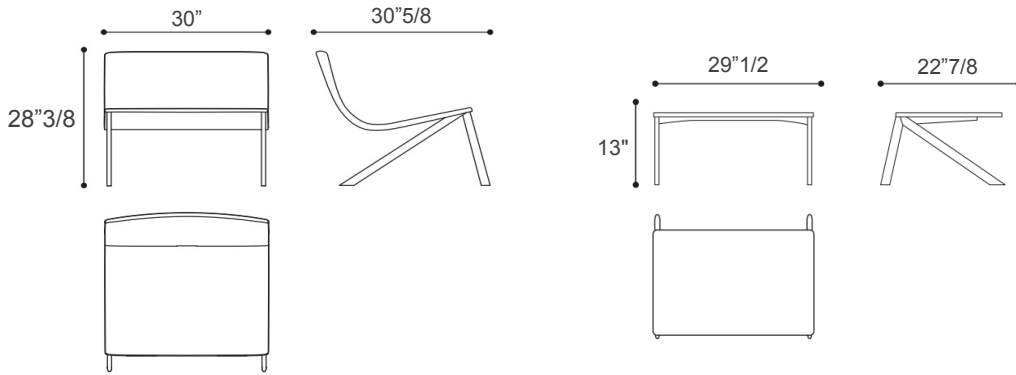

A premium footrest is offered as optional for enhanced comfort.

Made in Italy.

Finishes & Materials

Seat: Fabric or Leather.

Structure: Metal or Wood.

Mezz'aria

Dimensions

30"W x 30"5/8D x 28"3/8H

Optional footrest: 29"1/2W x 22"7/8D x 13"H

Quilted Seat - Metal Legs

Quilted Seat - Wooden Legs

Quilted Footrest - Metal Legs

Quilted Footrest - Wooden Legs

Smooth Seat - Metal Legs

Smooth Seat - Wooden Legs