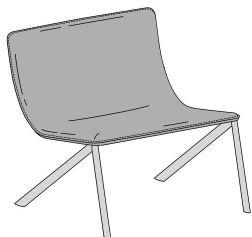

Leather Seat - Metal Legs