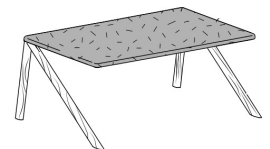

Smooth Footrest - Wooden Legs