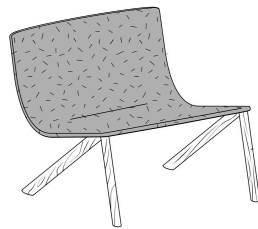

Mezz'aria

Design: Daniele Lago

Description

The Mezz'aria suspended lounge chair redefines comfort through a bold, gravity-defying design, distinguished by its pronounced cantilevered seat. This striking overhang creates a sensation of lightness while maintaining a solid and reliable structure, enhanced by the absence of rear supports and the dynamic inclination of the legs. The result is a sculptural and sophisticated silhouette that positions the piece as an icon of designer furniture in contemporary interiors.

The generously upholstered seat and backrest, available in quilted or smooth finishes, provide an enveloping and refined seating experience. Combined with the flexible frame, the upholstery introduces a subtle cushioning effect that enhances comfort without compromising the chair's visual lightness. This perfect balance between softness and structure makes it ideal for elegant living room furniture sets and premium lounge environments.

A premium footrest is offered as optional for enhanced comfort.

Made in Italy.

Finishes & Materials

Seat: Fabric or Leather.

Structure: Metal or Wood.

Mezz'aria

Dimensions

30"W x 30"5/8D x 28"3/8H

Optional footrest: 29"1/2W x 22"7/8D x 13"H

Quilted Seat - Metal Legs

Quilted Seat - Wooden Legs

Quilted Footrest - Metal Legs

Quilted Footrest - Wooden Legs

Smooth Seat - Metal Legs

Smooth Seat - Wooden Legs