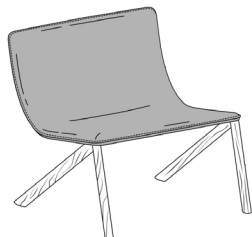

Mezz'aria

Design: Daniele Lago

Description

The Mezz'aria suspended lounge chair redefines comfort through a bold, gravity-defying design, distinguished by its pronounced cantilevered seat. This striking overhang creates a sensation of lightness while maintaining a solid and reliable structure, enhanced by the absence of rear supports and the dynamic inclination of the legs. The result is a sculptural and sophisticated silhouette that positions the piece as an icon of designer furniture in contemporary interiors.

The generously upholstered seat and backrest, available in quilted or smooth finishes, provide an enveloping and refined seating experience. Combined with the flexible frame, the upholstery introduces a subtle cushioning effect that enhances comfort without compromising the chair's visual lightness. This perfect balance between softness and structure makes it ideal for elegant living room furniture sets and premium lounge environments.

Optional footrest: 29"1/2W x 22"7/8D x 13"H

Quilted Seat - Metal Legs

Quilted Seat - Wooden Legs

Quilted Footrest - Metal Legs

Quilted Footrest - Wooden Legs

Smooth Seat - Metal Legs

Smooth Seat - Wooden Legs

Smooth Footrest - Metal Legs

Smooth Footrest - Wooden Legs

Leather Seat - Metal Legs

Leather Seat - Wooden Legs

Leather Footrest - Metal Legs

Leather Footrest - Wooden Legs