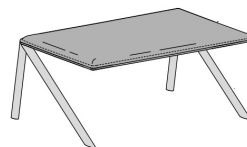

Leather Footrest - Metal Legs