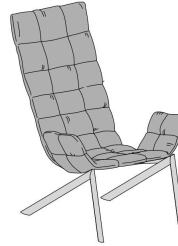

## *Description*

The Mezz'aria suspended lounge chair with armrests redefines comfort through a bold, gravity-defying design, distinguished by its pronounced cantilevered seat. The absence of rear supports, combined with the dynamic inclination of the legs, creates a striking sense of lightness, while the integrated armrests enhance ergonomics and add a refined architectural presence. This balance between innovation and elegance positions the piece as a standout example of designer furniture for contemporary interiors.

## *Finishes & Materials*

**Seat:** Wood, Fabric or Leather.

**Structure:** Metal or Wood.

## Mezz'aria

### Dimensions

30"3/8W x 35"3/8D x 40"1/8H

Optional footrest: 29"1/2W x 22"7/8D x 13"H

Quilted Seat - Metal Legs

Quilted Seat - Wooden Legs

Smooth Seat - Metal Legs

Smooth Seat - Wooden Legs

Wooden Seat - Metal Legs