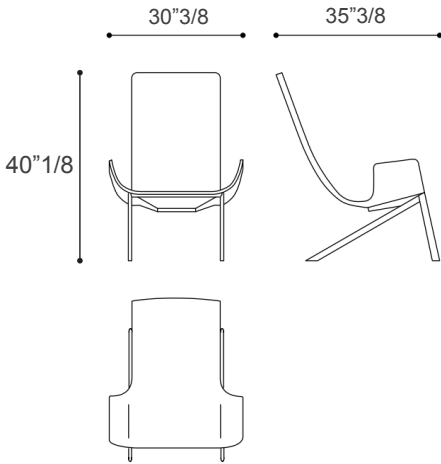

## *Finishes & Materials*

**Seat:** Wood, Fabric or Leather.

**Structure:** Metal or Wood.

### Dimensions

30"3/8W x 35"3/8D x 40"1/8H

Optional footrest: 29"1/2W x 22"7/8D x 13"H

Quilted Seat - Metal Legs

Quilted Seat - Wooden Legs

Smooth Seat - Metal Legs

Smooth Seat - Wooden Legs

Wooden Seat - Metal Legs