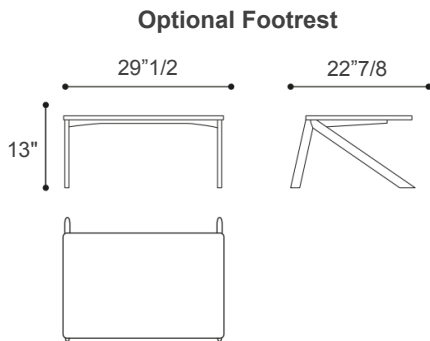

## *Finishes & Materials*

**Seat:** Wood, Fabric or Leather.

**Structure:** Metal or Wood.

### Dimensions

30"3/8W x 35"3/8D x 40"1/8H

Optional footrest: 29"1/2W x 22"7/8D x 13"H

Quilted Seat - Metal Legs

Quilted Seat - Wooden Legs

Smooth Seat - Metal Legs

Smooth Seat - Wooden Legs

Wooden Seat - Metal Legs