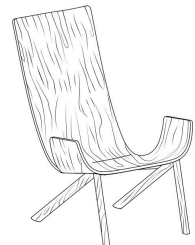

Wooden Seat & Legs