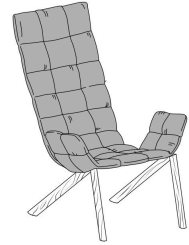

## *Description*

The Mezz'aria suspended lounge chair with armrests redefines comfort through a bold, gravity-defying design, distinguished by its pronounced cantilevered seat. The absence of rear supports, combined with the dynamic inclination of the legs, creates a striking sense of lightness, while the integrated armrests enhance ergonomics and add a refined architectural presence. This balance between innovation and elegance positions the piece as a standout example of designer furniture for contemporary interiors.

Available in both upholstered and wooden seat versions, the Mezz'aria lounge chair offers two distinct yet complementary interpretations of comfort. The upholstered option, in quilted or smooth finishes, delivers a soft and enveloping seating experience, enhanced by a subtle cushioning effect created by the flexible frame. Both variations integrate seamlessly into sophisticated living room furniture sets, adapting to a wide range of interior styles.

## *Finishes & Materials*

**Seat:** Wood, Fabric or Leather.

**Structure:** Metal or Wood.

### Dimensions

30"3/8W x 35"3/8D x 40"1/8H

Optional footrest: 29"1/2W x 22"7/8D x 13"H

Quilted Seat - Metal Legs

Quilted Seat - Wooden Legs

Smooth Seat - Metal Legs

Smooth Seat - Wooden Legs

Wooden Seat - Metal Legs