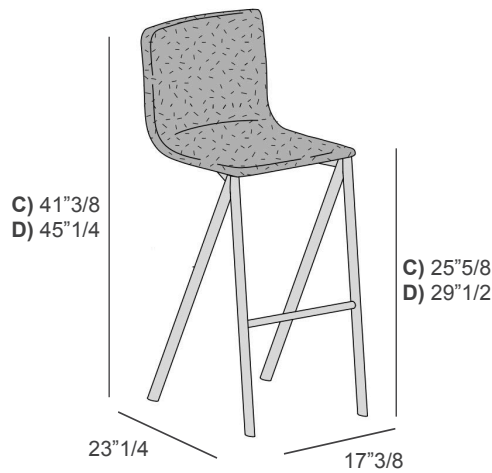

Made in Italy.

Finishes & Materials

Seat: Fabric or Leather.

Structure: Metal.

Mezz'aria

Dimensions

- A) 17"3/8W x 23"1/4D x 37"3/4H | **Seat height: 25"5/8**
- B) 17"3/8W x 23"1/4D x 41"3/4H | **Seat height: 29"1/2**
- C) 17"3/8W x 23"1/4D x 41"3/8H | **Seat height: 25"5/8**
- D) 17"3/8W x 23"1/4D x 45"1/4H | **Seat height: 29"1/2**

Low Backrest - Quilted Seat

Low Backrest - Smooth Seat

Low Backrest - Leather Seat

High Backrest - Quilted Seat

High Backrest - Smooth Seat

High Backrest - Leather Seat