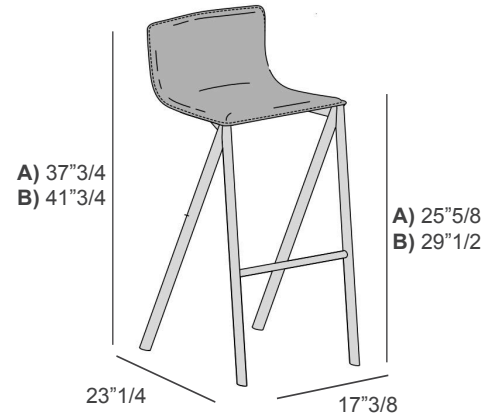

Made in Italy.

Finishes & Materials

Seat: Fabric or Leather.

Structure: Metal.

Mezz'aria

Dimensions

- A) 17"3/8W x 23"1/4D x 37"3/4H | **Seat height: 25"5/8**
- B) 17"3/8W x 23"1/4D x 41"3/4H | **Seat height: 29"1/2**
- C) 17"3/8W x 23"1/4D x 41"3/8H | **Seat height: 25"5/8**
- D) 17"3/8W x 23"1/4D x 45"1/4H | **Seat height: 29"1/2**

Low Backrest - Quilted Seat

Low Backrest - Smooth Seat

Low Backrest - Leather Seat

High Backrest - Quilted Seat

High Backrest - Smooth Seat

High Backrest - Leather Seat