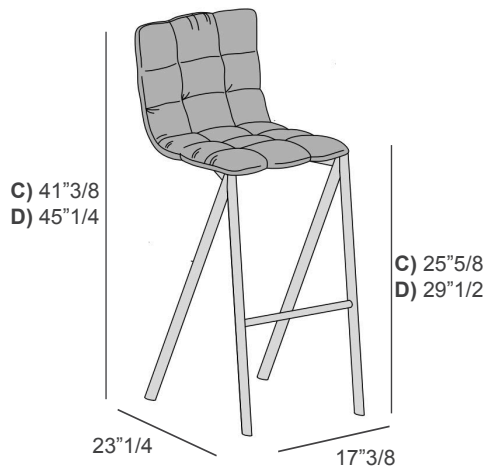

Made in Italy.

Finishes & Materials

Seat: Fabric or Leather.

Structure: Metal.

Mezz'aria

Dimensions

- A) 17"3/8W x 23"1/4D x 37"3/4H | **Seat height: 25"5/8**
- B) 17"3/8W x 23"1/4D x 41"3/4H | **Seat height: 29"1/2**
- C) 17"3/8W x 23"1/4D x 41"3/8H | **Seat height: 25"5/8**
- D) 17"3/8W x 23"1/4D x 45"1/4H | **Seat height: 29"1/2**

Low Backrest - Quilted Seat

Low Backrest - Smooth Seat

Low Backrest - Leather Seat

High Backrest - Quilted Seat

High Backrest - Smooth Seat

High Backrest - Leather Seat