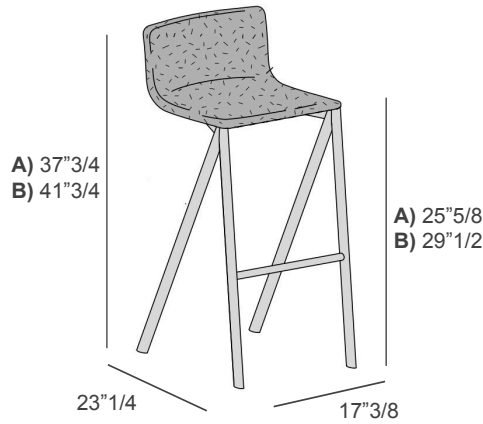

Made in Italy.

Finishes & Materials

Seat: Fabric or Leather.

Structure: Metal.

Mezz'aria

Dimensions

- A) 17"3/8W x 23"1/4D x 37"3/4H | **Seat height: 25"5/8**
- B) 17"3/8W x 23"1/4D x 41"3/4H | **Seat height: 29"1/2**
- C) 17"3/8W x 23"1/4D x 41"3/8H | **Seat height: 25"5/8**
- D) 17"3/8W x 23"1/4D x 45"1/4H | **Seat height: 29"1/2**

Low Backrest - Quilted Seat

Low Backrest - Smooth Seat

Low Backrest - Leather Seat

High Backrest - Quilted Seat

High Backrest - Smooth Seat

High Backrest - Leather Seat