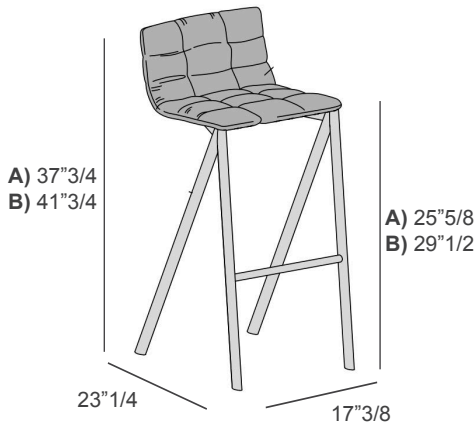

Made in Italy.

Finishes & Materials

Seat: Fabric or Leather.

Structure: Metal.

Mezz'aria

Dimensions

- A) 17"3/8W x 23"1/4D x 37"3/4H | **Seat height: 25"5/8**
- B) 17"3/8W x 23"1/4D x 41"3/4H | **Seat height: 29"1/2**
- C) 17"3/8W x 23"1/4D x 41"3/8H | **Seat height: 25"5/8**
- D) 17"3/8W x 23"1/4D x 45"1/4H | **Seat height: 29"1/2**

Low Backrest - Quilted Seat

Low Backrest - Smooth Seat

Low Backrest - Leather Seat

High Backrest - Quilted Seat

High Backrest - Smooth Seat

High Backrest - Leather Seat