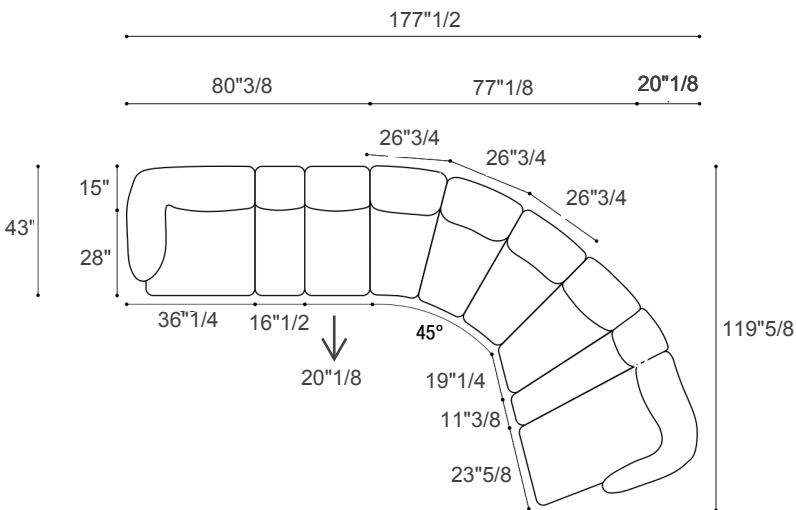

Legs: Metal.

Not Only White

Compositions

- A) 135"7/8W x 43"D x 29"1/2H - Cod. 2910
- B) 130"W x 43"D x 29"1/2H - Cod. 2905
- C) 160"5/8W x 63"D x 29"1/2H - Cod. 2903
- D) 151"1/8W x 71"1/4D x 29"1/2H - Cod. 2912
- E) 168"1/8W x 118"1/8D x 29"1/2H - Cod. 2913A
- F) 207"7/8W x 103"1/2D x 29"1/2H - Cod. 2914A
- G) 177"1/2W x 119"5/8D x 29"1/2H - Cod. 2915A
- H) 178"3/8W x 125"5/8D x 29"1/2H - Cod. 2915B

A) 3 cushions included

B) 2 cushions included

C) 3 cushions included

D) 3 cushions included

Not Only White

E) No cushions included

F) 3 cushions included

G) 3 cushions included

H) 3 cushions included

Cushions included