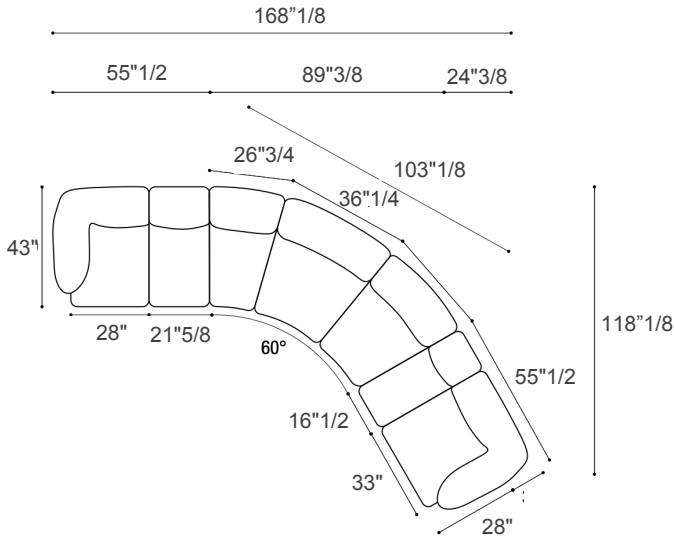

Not Only White

E) No cushions included