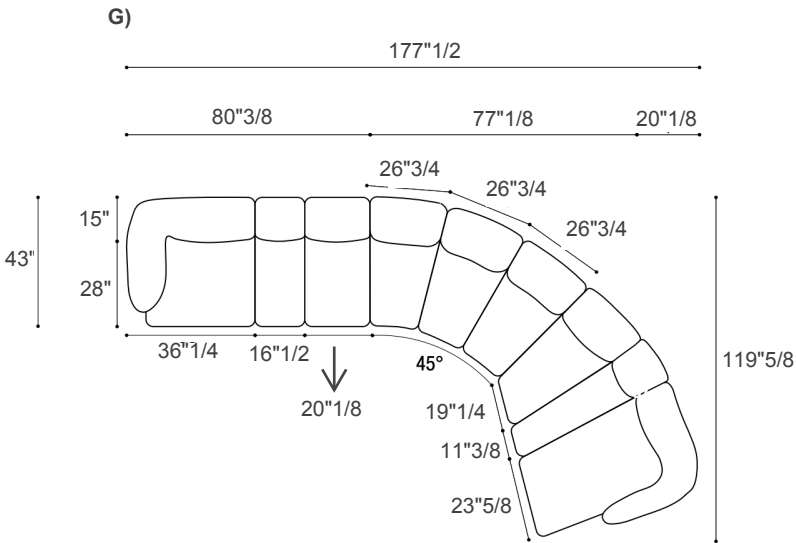

Not Only White

Optional cushion