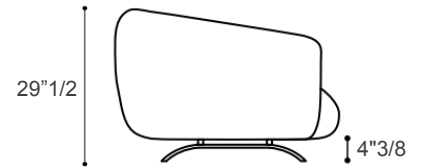

Finishes & Materials

Padding: Varying density polyurethane and memory foam with polyester fiber.

Frame: Wood.

Upholstery: Mon-tone Fabric.

Legs: Metal.

Not Only White

Compositions

- A) 135⁷/₈W x 43"D x 29¹/₂H - Cod. 2910
- B) 130"W x 43"D x 29¹/₂H - Cod. 2905
- C) 160⁵/₈W x 63"D x 29¹/₂H - Cod. 2903
- D) 151¹/₈W x 71¹/₄D x 29¹/₂H - Cod. 2912
- E) 168¹/₈W x 118¹/₈D x 29¹/₂H - Cod. 2913A
- F) 207⁷/₈W x 103¹/₂D x 29¹/₂H - Cod. 2914A
- G) 177¹/₂W x 119⁵/₈D x 29¹/₂H - Cod. 2915A
- H) 178³/₈W x 125⁵/₈D x 29¹/₂H - Cod. 2915B