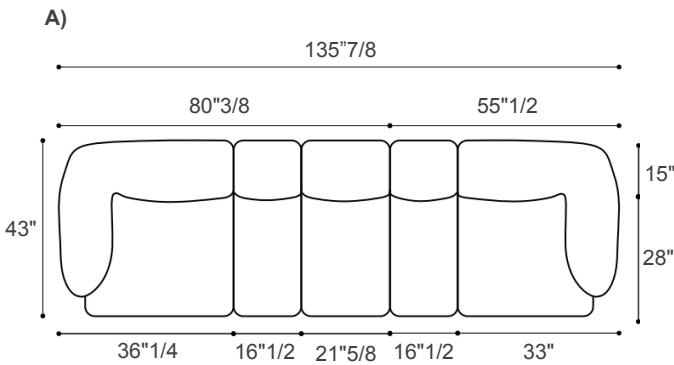

Finishes & Materials

Padding: Varying density polyurethane and memory foam with polyester fiber.

Frame: Wood.

Upholstery: Mon-tone Fabric.

Legs: Metal.

Not Only White

Compositions

- A) 135⁷/₈W x 43"D x 29¹/₂H - Cod. 2910
- B) 130"W x 43"D x 29¹/₂H - Cod. 2905
- C) 160⁵/₈W x 63"D x 29¹/₂H - Cod. 2903
- D) 151¹/₈W x 71¹/₄D x 29¹/₂H - Cod. 2912
- E) 168¹/₈W x 118¹/₈D x 29¹/₂H - Cod. 2913A
- F) 207⁷/₈W x 103¹/₂D x 29¹/₂H - Cod. 2914A
- G) 177¹/₂W x 119⁵/₈D x 29¹/₂H - Cod. 2915A
- H) 178³/₈W x 125⁵/₈D x 29¹/₂H - Cod. 2915B