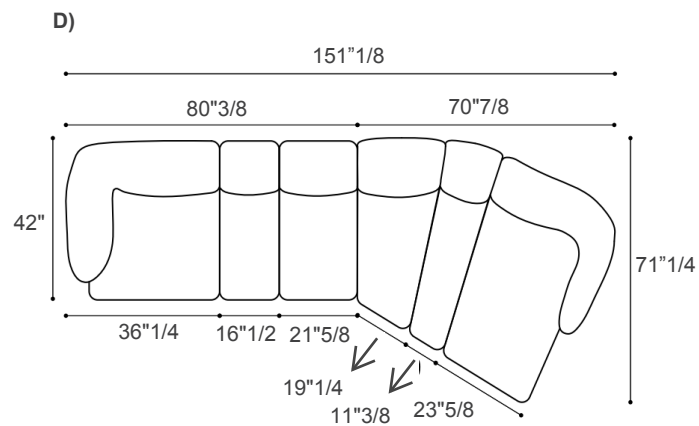

Finishes & Materials

Padding: Varying density polyurethane and memory foam with polyester fiber.

Frame: Wood.

Upholstery: Mon-tone Fabric.

Legs: Metal.

Not Only White

Compositions

- A) 135⁷/₈W x 43"D x 29¹/₂H - Cod. 2910
- B) 130"W x 43"D x 29¹/₂H - Cod. 2905
- C) 160⁵/₈W x 63"D x 29¹/₂H - Cod. 2903
- D) 151¹/₈W x 71¹/₄D x 29¹/₂H - Cod. 2912
- E) 168¹/₈W x 118¹/₈D x 29¹/₂H - Cod. 2913A
- F) 207⁷/₈W x 103¹/₂D x 29¹/₂H - Cod. 2914A
- G) 177¹/₂W x 119⁵/₈D x 29¹/₂H - Cod. 2915A
- H) 178³/₈W x 125⁵/₈D x 29¹/₂H - Cod. 2915B