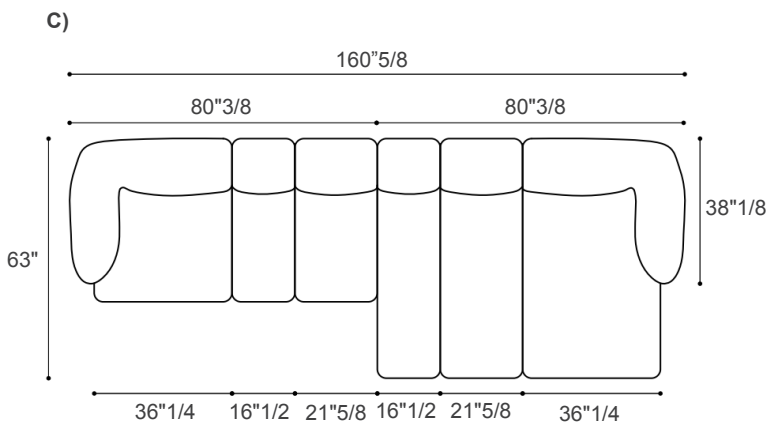

Finishes & Materials

Padding: Varying density polyurethane and memory foam with polyester fiber.

Frame: Wood.

Upholstery: Mon-tone Fabric.

Legs: Metal.

Not Only White

Compositions

- A) 135⁷/₈W x 43"D x 29¹/₂H - Cod. 2910
- B) 130"W x 43"D x 29¹/₂H - Cod. 2905
- C) 160⁵/₈W x 63"D x 29¹/₂H - Cod. 2903
- D) 151¹/₈W x 71¹/₄D x 29¹/₂H - Cod. 2912
- E) 168¹/₈W x 118¹/₈D x 29¹/₂H - Cod. 2913A
- F) 207⁷/₈W x 103¹/₂D x 29¹/₂H - Cod. 2914A
- G) 177¹/₂W x 119⁵/₈D x 29¹/₂H - Cod. 2915A
- H) 178³/₈W x 125⁵/₈D x 29¹/₂H - Cod. 2915B