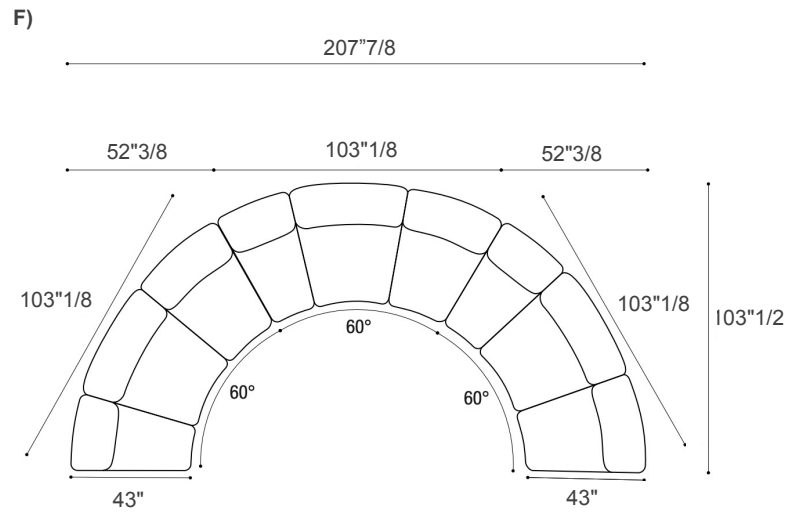

Not Only White

Optional cushion