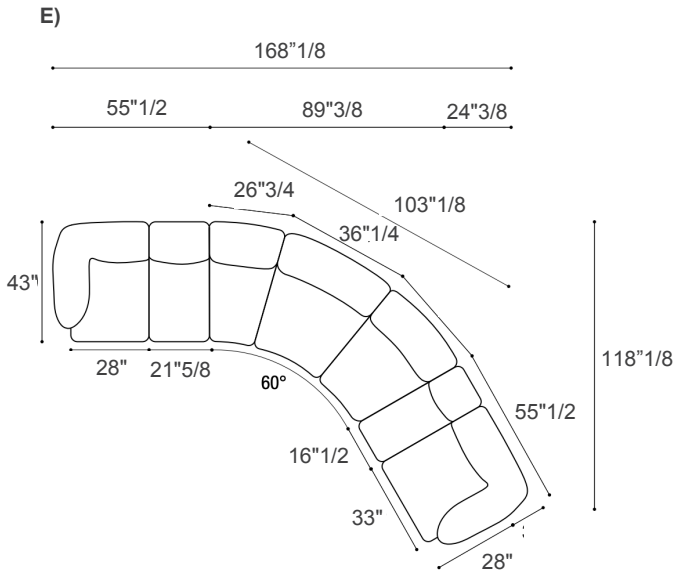

Not Only White

Optional cushion