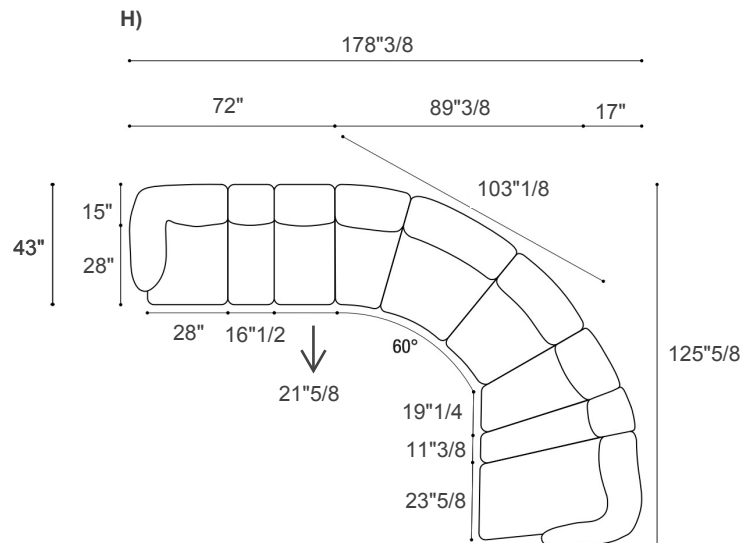

Not Only White

Optional cushion