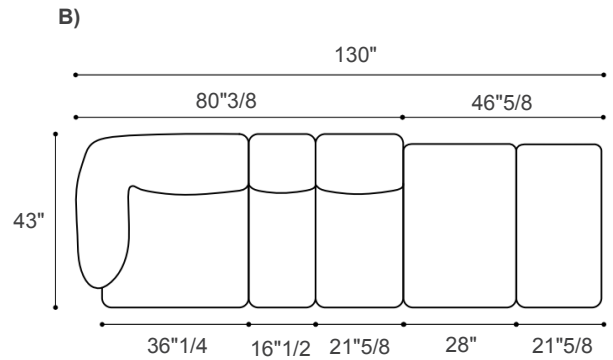

Finishes & Materials

Padding: Varying density polyurethane and memory foam with polyester fiber.

Frame: Wood.

Upholstery: Mon-tone Fabric.

Legs: Metal.

Not Only White

Compositions

- A) 135⁷/₈W x 43"D x 29¹/₂H - Cod. 2910
- B) 130"W x 43"D x 29¹/₂H - Cod. 2905
- C) 160⁵/₈W x 63"D x 29¹/₂H - Cod. 2903
- D) 151¹/₈W x 71¹/₄D x 29¹/₂H - Cod. 2912
- E) 168¹/₈W x 118¹/₈D x 29¹/₂H - Cod. 2913A
- F) 207⁷/₈W x 103¹/₂D x 29¹/₂H - Cod. 2914A
- G) 177¹/₂W x 119⁵/₈D x 29¹/₂H - Cod. 2915A
- H) 178³/₈W x 125⁵/₈D x 29¹/₂H - Cod. 2915B