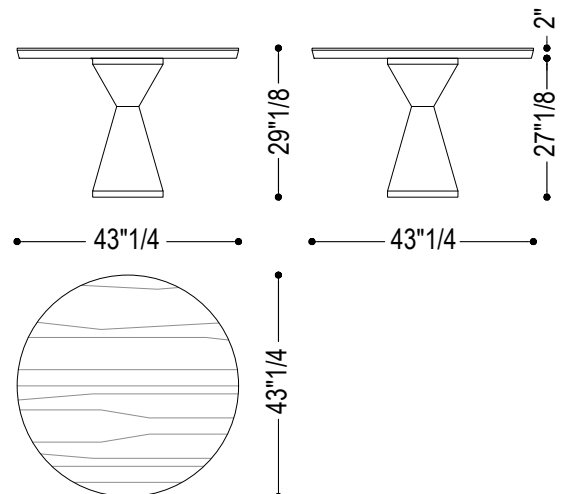

Apex

Design: Authentic Design

Description

The Apex is a luxury table featuring a 100% solid scented cedar construction. The design is defined by its sculptural central pedestal base composed of two opposing, inverted cones carved from a single block of wood. Made in Italy.

Dimensions

Size: Ø43"1/4 x 29"1/8H

Top thickness: 2"

Finishes and materials

Structure & Top: Solid wood.