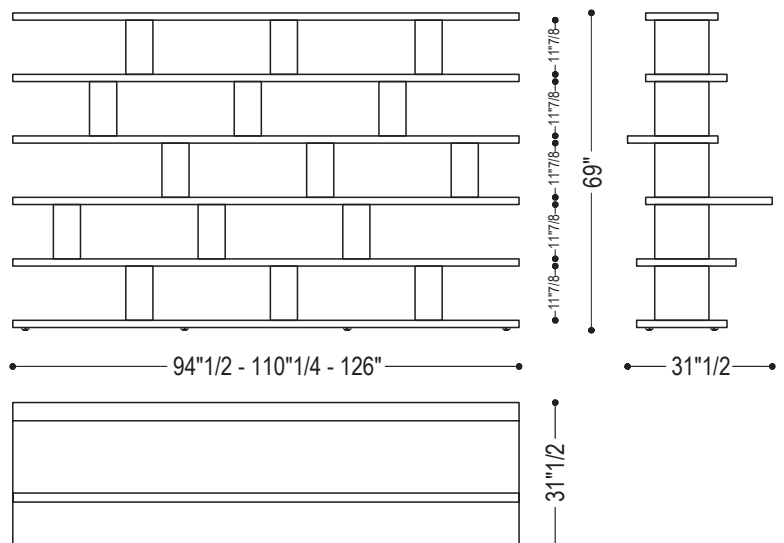

Bookshelf

Design: David Chipperfield

Description

The Bookshelf is a luxury modular bookcase available in solid Briccola wood or veneered blockboard. The design utilizes a system of staggered shelves and vertical spacers to create an asymmetrical aesthetic suitable for use against a wall or as a double-sided room divider. Made in Italy.

Dimensions

Size A: 94"1/2W x 31"1/2D x 69"H
Size B: 110"1/4W x 31"1/2D x 69"H
Size C: 126"W x 31"1/2D x 69"H

Finishes and materials

Top & Shelves: Solid Wood or veneered blockboard.