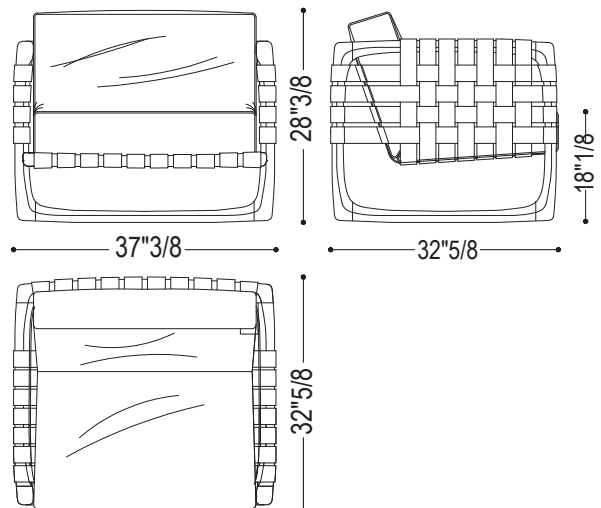

Bungalow

Design: Jamie Durie

Description

The Bungalow Lounge Chair is a luxury padded armchair featuring a hand-turned solid wood frame. The design is characterized by its signature linear weaving in leather or structural fabric, which provides support for the seat, back, and armrests. Made in Italy.

Dimensions

Size: 37"3/8W x 32"5/8D x 28"3/8H

Finishes and materials

Structure: Solid wood.
Cover: Fabric or leather.