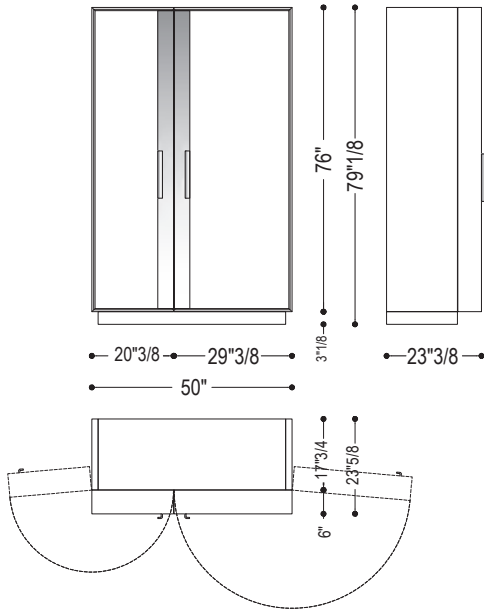

Cambusa

Dimensions

CAMBUSA WINE

SX/DX