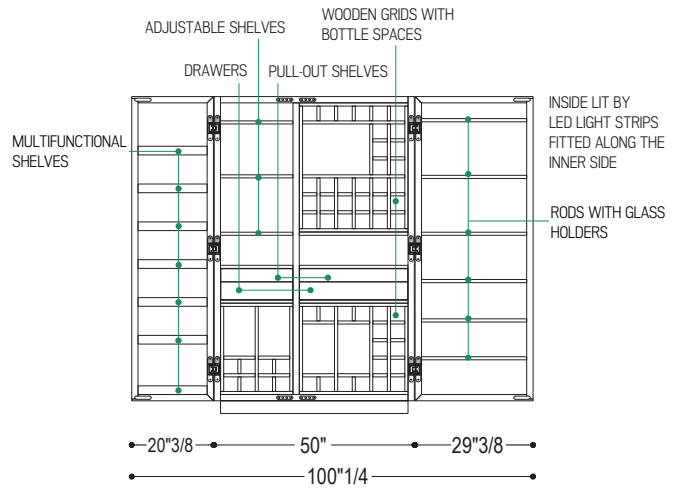

Cambusa

Dimensions

CAMBUSA WINE

SX/DX