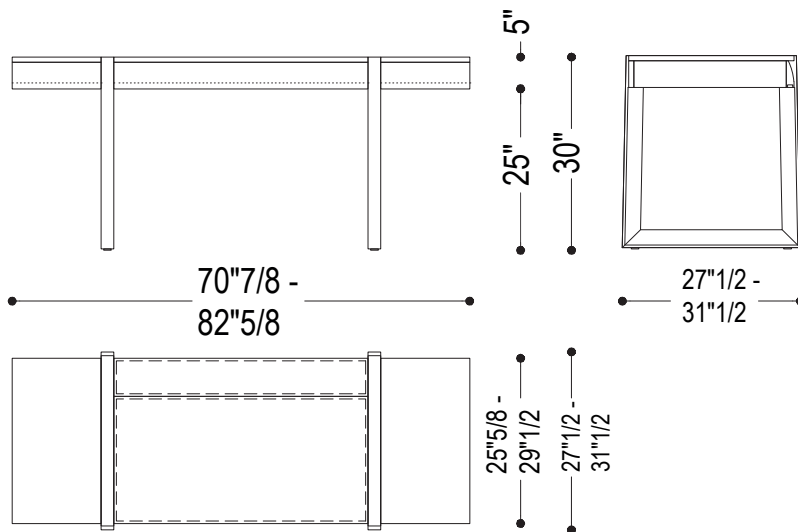

Dimensions

Size A: 70"7/8W x 27"1/2D x 30"H

Size B: 82"5/8W x 27"1/2D x 30"H

Finishes and materials

Structure, Top & Drawers: Solid wood.

Top insert: Leather.

Elle Ecrit

Dimensions

Version A

STRUCTURE IN SOLID WOOD.
 MIDDLE PART OF THE TOP COVERED WITH LEATHER.
 STANDARD LEATHER MOD. "OLIMPIA" COLOUR CT 015 DARK BROWN.
 AVAILABLE IN THE OTHER COLOURS AS PER SAMPLES.
 ON THE LEFT: TWO SINGLE DRAWERS.
 ON THE RIGHT: DRAWER WITH DOUBLE FRONT AND INTERNAL "SECRETAIRE" FLAP TOP.
 IN THE MIDDLE: ONE DRAWER AND SMALL FLAP TOP FITTED WITH PEN HOLDER CM. 20X12, LETTERS AND BUSINESS CARDS HOLDER CM. 36,9 X 12.

Version B

STRUCTURE IN SOLID WOOD.
 MIDDLE PART OF THE TOP COVERED WITH LEATHER.
 STANDARD LEATHER MOD. "OLIMPIA" COLOUR CT 015 DARK BROWN.
 AVAILABLE IN THE OTHER COLOURS AS PER SAMPLES.
 ON THE LEFT: ONE DRAWER.
 ON THE RIGHT: ONE DRAWER.
 IN THE MIDDLE: ONE DRAWER AND SMALL FLAP TOP FITTED WITH PEN HOLDER CM. 20X12, LETTERS AND BUSINESS CARDS HOLDER CM. 36,9 X 12.