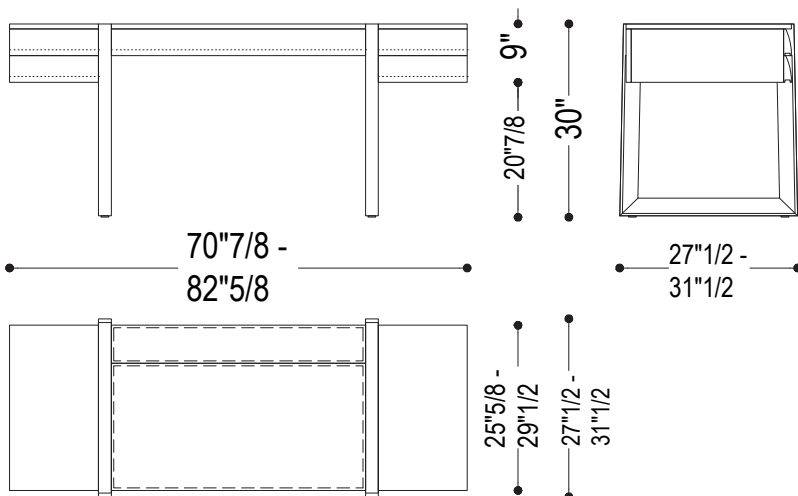

Dimensions

Size A: 70"7/8W x 27"1/2D x 30"H

Size B: 82"5/8W x 27"1/2D x 30"H

Finishes and materials

Structure, Top & Drawers: Solid wood.

Top insert: Leather.

Elle Ecrit

Dimensions

Version A

STRUCTURE IN SOLID WOOD.
 MIDDLE PART OF THE TOP COVERED WITH LEATHER.
 STANDARD LEATHER MOD. "OLIMPIA" COLOUR CT 015 DARK BROWN.
 AVAILABLE IN THE OTHER COLOURS AS PER SAMPLES.
 ON THE LEFT: TWO SINGLE DRAWERS.
 ON THE RIGHT: DRAWER WITH DOUBLE FRONT AND INTERNAL "SECRETAIRE" FLAP TOP.
 IN THE MIDDLE: ONE DRAWER AND SMALL FLAP TOP FITTED WITH PEN HOLDER CM. 20X12, LETTERS AND BUSINESS CARDS HOLDER CM. 36,9 X 12.

Version B

STRUCTURE IN SOLID WOOD.
 MIDDLE PART OF THE TOP COVERED WITH LEATHER.
 STANDARD LEATHER MOD. "OLIMPIA" COLOUR CT 015 DARK BROWN.
 AVAILABLE IN THE OTHER COLOURS AS PER SAMPLES.
 ON THE LEFT: ONE DRAWER.
 ON THE RIGHT: ONE DRAWER.
 IN THE MIDDLE: ONE DRAWER AND SMALL FLAP TOP FITTED WITH PEN HOLDER CM. 20X12, LETTERS AND BUSINESS CARDS HOLDER CM. 36,9 X 12.